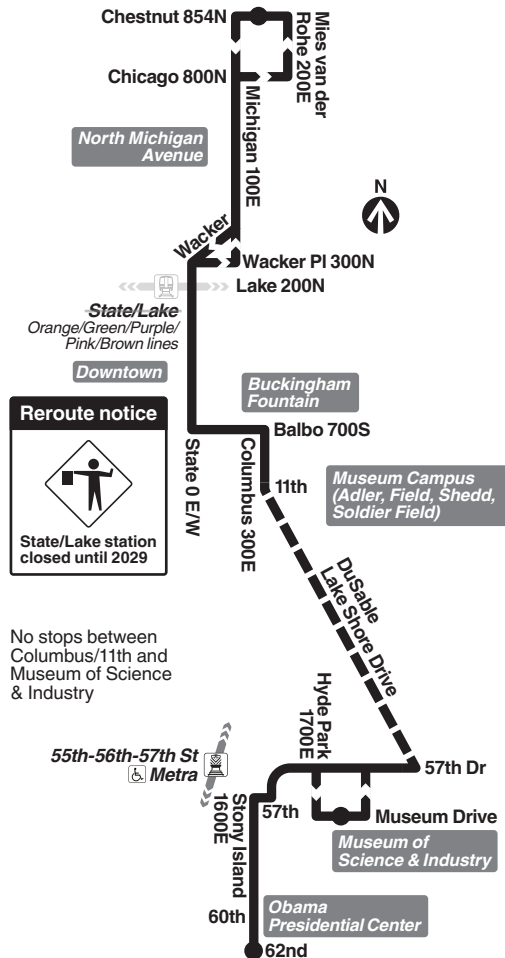

Federal law requires priority seating be designated for seniors and people with disabilities. **Please stand up** and yield these seats when needed for qualifying riders or when asked.

Schedules and other info in this timetable are subject to change. CTA does not assume responsibility for errors in timetables nor for inconvenience or damage resulting from delays.

Pay close attention to destination signs and announcements when boarding: added service may sometimes be provided over portions of this or any bus route and some trips can end before the furthest terminal on a line depending on service needs or time of day.

Bicycle racks are installed on the front of all CTA buses and are allowed on CTA trains during certain hours. See our Bike & Ride brochure or webpage for help on how to use racks and more.

Know before you go: Get alerts from us by text or e-mail about planned service changes every week or instant alerts for unplanned reroutes and disruptions. Sign up for CTA Updates today at transitchicago.com/updates.

For more travel information, use the Ventra app or call the RTA Travel Information Center at 312-836-7000. *Para obtener mayor información, en Español, llame al Centro de Información a 312-836-7000.*

Chicago Transit Authority

10

Obama Presidential Center/Museum of Science & Industry Express

Effective May 23, 2026

No stops between Columbus/11th and Museum of Science & Industry

All CTA buses are accessible

transitchicago.com/bus/10