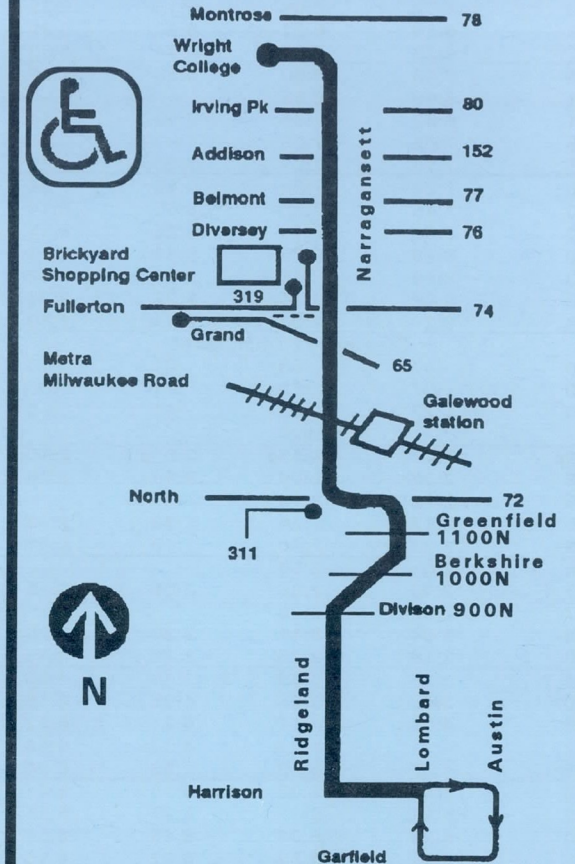

For more information call the RTA Travel Information Center in Chicago or suburbs 836-7000

Open every day of the year from 5AM until 1AM next day.

Monday thru Friday

Southbound				
Leave Wright College	Diversey/ Narragansett	North/ Narragansett	Ridgeland/ Lake	Arrive Lombard/ Eisenhower
5:25a	5:32a	5:38a	5:46a	5:55a
5:40	5:47	5:53	6:01	6:10
5:55	6:02	6:08	6:16	6:25
6:09	6:16	6:22	6:30	6:39
6:22	6:29	6:35	6:44	6:53
6:36	6:43	6:50	6:59	7:08
6:41	6:48	6:55	---	---
6:51	6:59	7:06	7:15	7:24
6:55	7:02	7:08	---	---
7:05	7:14	7:21	7:30	7:39
7:20	7:29	7:36	7:45	7:54
7:40	7:49	7:56	8:05	8:14
8:00	8:09	8:16	8:25	8:34
8:20	8:29	8:35	8:44	8:53
8:40	8:49	8:55	9:03	9:12
9:00	9:08	9:14	9:22	9:31
9:20	9:27	9:33	9:41	9:50
Then every 20 minutes at				
:40	:47	:53	:01	:10
:00	:07	:13	:21	:30
:20	:27	:33	:41	:50
until				
1:40p	1:47p	1:53p	2:01p	2:10p
1:55	2:02	2:08	2:17	2:26
2:05	2:12	2:19	---	---
2:10	2:17	2:24	2:33	2:42
2:25	2:33	2:40	2:49	2:59
2:35	2:43	2:50	---	---
2:41	2:49	2:56	3:05	3:15
2:47	2:55	3:02	---	---
2:56	3:04	3:11	3:20	3:30
3:10	3:19	3:25	3:35	3:45
3:24	3:33	3:39	3:49	4:00
3:40	3:49	3:55	4:05	4:16
3:56	4:05	4:11	4:21	4:32
4:12	4:21	4:27	4:37	4:48
4:28	4:37	4:43	4:53	5:04
4:45	4:54	5:00	5:10	5:21
5:02	5:11	5:17	5:27	5:38
5:20	5:29	5:35	5:45	5:56
5:38	5:47	5:53	6:02	6:13
5:58	6:06	6:12	6:21	6:32
6:18	6:26	6:32	6:40	6:50
6:39	6:46	6:52	7:00	7:10
7:00	7:06	7:12	7:20	7:30
7:30	7:36	7:42	7:50	8:00
8:00	8:06	8:12	8:20	8:30
8:30	8:36	8:42	8:50	9:00
9:00	9:06	9:12	9:20	9:30
9:30	9:36	9:42	9:50	10:00