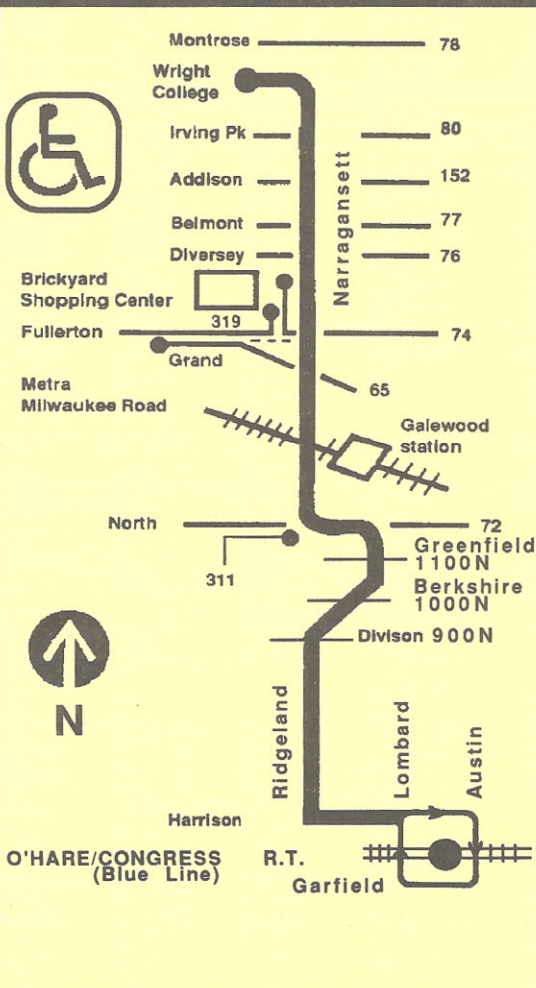

Effective July 03, 1994

86 Narragansett/ Ridgeland

For more information call the RTA
Travel Information Center in Chicago
or suburbs 836-7000

Open every day of the year from 5AM until 1AM next day.

Monday thru Friday

Southbound

Leave Wright College	Diversey/ Narragansett	North/ Narragansett	Ridgeland/ Lake	Arrive Lombard/ Eisenhower
5:25a	5:32a	5:38a	5:46a	5:55a
5:40	5:47	5:53	6:01	6:10
5:55	6:02	6:08	6:16	6:25
6:09	6:16	6:22	6:30	6:39
6:22	6:29	6:35	6:44	6:53
6:36	6:43	6:50	6:59	7:08
6:41	6:48	6:55		
6:51	6:59	7:06	7:15	7:24
6:55	7:02	7:08		
7:05	7:14	7:21	7:30	7:39
7:20	7:29	7:36	7:45	7:54
7:40	7:49	7:56	8:05	8:14
8:00	8:09	8:16	8:25	8:34
8:20	8:29	8:35	8:44	8:53
8:40	8:49	8:55	9:03	9:12
9:00	9:08	9:14	9:22	9:31
9:20	9:27	9:33	9:41	9:50
then every 20 minutes at				
:40	:47	:53	:01	:10
:00	:07	:13	:21	:30
:20	:27	:33	:41	:50
until				
1:40p	1:47p	1:53p	2:01p	2:10p
1:55	2:02	2:08	2:17	2:26
2:05	2:12	2:19		
2:10	2:17	2:24	2:33	2:42
2:25	2:33	2:40	2:49	2:59
2:35	2:43	2:50		
2:41	2:49	2:56	3:05	3:15
2:47	2:55	3:02		
2:56	3:04	3:11	3:20	3:30
3:10	3:19	3:25	3:35	3:45
3:24	3:33	3:39	3:49	4:00
3:40	3:49	3:55	4:05	4:16
3:56	4:05	4:11	4:21	4:32
4:12	4:21	4:27	4:37	4:48
4:28	4:37	4:43	4:53	5:04
4:45	4:54	5:00	5:10	5:21
5:02	5:11	5:17	5:27	5:38
5:20	5:29	5:35	5:45	5:56
5:38	5:47	5:53	6:02	6:13
5:58	6:06	6:12	6:21	6:32
6:18	6:26	6:32	6:40	6:50
6:39	6:46	6:52	7:00	7:10
7:00	7:06	7:12	7:20	7:30
7:30	7:36	7:42	7:50	8:00
8:00	8:06	8:12	8:20	8:30
8:30	8:36	8:42	8:50	9:00
9:00	9:06	9:12	9:20	9:30
9:30	9:36	9:42	9:50	10:00