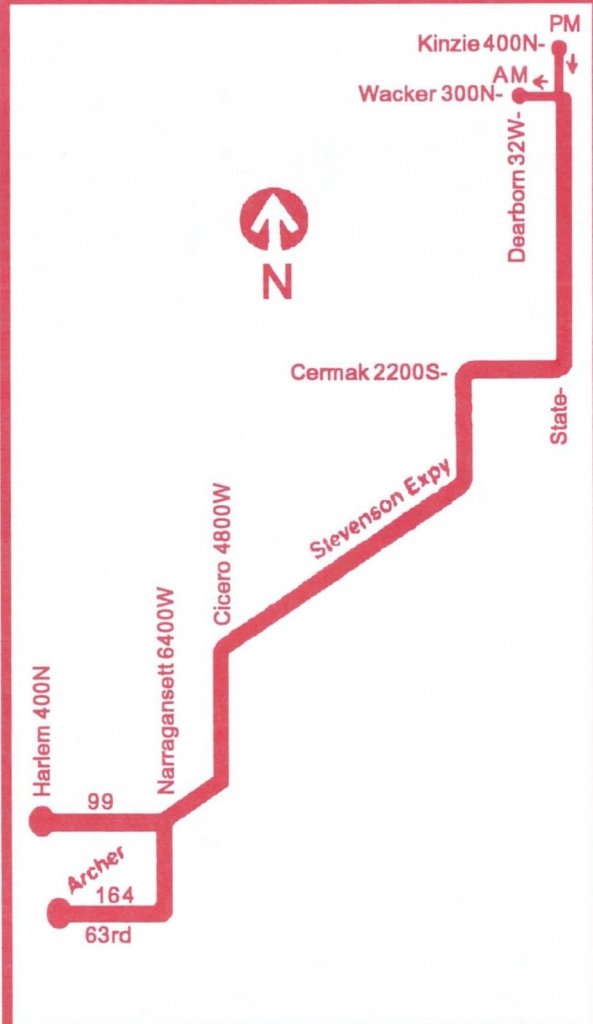

Effective March 10, 1997

99 Stevenson Exp. 164 Narragansett Exp.

The schedules and other information in this timetable are subject to change. CTA does not assume responsibility for errors in timetables, nor for inconvenience or damage resulting from delayed trains or buses due to weather, traffic conditions, etc.

Para obtener mayor informacion, en Espanol, llame al Centro de informacion al 312-836-7000.

CTA operating costs are funded in part through the Regional Transportation Authority, by the federal and state governments, and the City of Chicago and County of Cook.