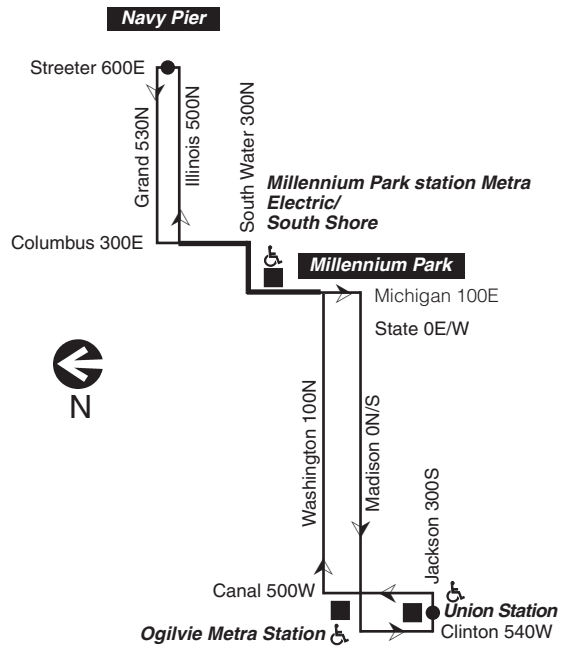

Federal law requires priority seating be designated for seniors and people with disabilities. **Please stand up** and yield these seats when needed for qualifying riders or when asked.

Schedules and other info in this timetable are subject to change. CTA does not assume responsibility for errors in timetables nor for inconvenience or damage resulting from delays.

Pay close attention to destination signs and announcements when boarding: added service may sometimes be provided over portions of this or any bus route and some trips can end before the furthest terminal on a line depending on service needs or time of day.

Bicycle racks are installed on the front of all CTA buses and are allowed on CTA trains during certain hours. See our Bike & Ride brochure or webpage for help on how to use racks and more.

Know before you go: Get alerts from us by text or e-mail about planned service changes every week or instant alerts for unplanned reroutes and disruptions. Sign up for CTA Updates today at transitchicago.com/updates.

For more travel information, use the Ventra app or call the RTA Travel Information Center at 312-836-7000. *Para obtener mayor información, en Español, llame al Centro de Información a 312-836-7000.*

Chicago Transit Authority

124 Navy Pier

Effective Aug. 25, 2024

Monday thru Friday

#124 Navy Pier

Eastbound (to Downtown and Navy Pier)

Westbound (to Downtown and Metra)

LV Union Station	Oglvie Transp Center	AR Navy Pier
8:40a	8:46a	9:05a
9:01	9:07	9:26
9:21	9:27	9:46
9:42	9:46	10:04
10:09	10:13	10:30
10:36	10:40	10:57
11:03	11:07	11:24
11:30	11:34	11:51
11:57	12:01p	12:19p
12:25p	12:29	12:46
12:52	12:56	1:14
1:20	1:23	1:41
1:47	1:51	2:09
2:15	2:18	2:36
2:42	2:46	3:03
3:04	3:08	3:26
3:26	3:30	3:49
3:48	3:52	4:11
4:10	4:15	4:35
4:32	4:37	4:59
4:54	4:59	5:23
5:16	5:21	5:46
5:33	5:38	6:03
5:50	5:55	6:18
6:07	6:12	6:33
6:24	6:29	6:48
6:43	6:47	7:05
7:01	7:05	7:23
7:20	7:23	7:41
7:40	7:44	8:00
8:04	8:08	8:23
8:29	8:32	8:47
8:53	8:57	9:11
9:18	9:21	9:36
9:42	9:46	10:00
10:07	10:10	10:25

LV Navy Pier	Madison/State	Oglvie Transp Center	AR Union Station
8:28a	8:46a	8:53a	8:55a
8:49	9:07	9:14	9:16
9:10	9:28	9:34	9:36
9:31	9:48	9:54	9:56
9:51	10:06	10:11	10:13
10:09	10:24	10:29	10:31
10:35	10:51	10:56	10:58
11:02	11:18	11:23	11:25
11:29	11:45	11:50	11:52
11:56	12:13p	12:18p	12:20p
12:24p	12:40	12:45	12:47
12:51	1:08	1:13	1:15
1:19	1:35	1:40	1:42
1:46	2:03	2:08	2:10
2:14	2:30	2:35	2:37
2:41	2:58	3:03	3:05
3:08	3:25	3:30	3:32
3:32	3:48	3:53	3:55
3:55	4:13	4:18	4:20
4:19	4:37	4:44	4:46
4:42	5:02	5:09	5:11
5:06	5:27	5:34	5:36
5:29	5:50	5:58	6:00
5:52	6:10	6:17	6:19
6:09	6:25	6:31	6:33
6:23	6:39	6:45	6:47
6:38	6:54	6:59	7:00
6:53	7:08	7:13	7:15
7:10	7:25	7:29	7:31
7:28	7:42	7:46	7:48
7:46	7:59	8:04	8:05
8:05	8:18	8:22	8:24
8:29	8:42	8:46	8:48
8:53	9:06	9:10	9:12
9:17	9:30	9:34	9:36
9:41	9:52	9:56	9:58
10:05	10:17	10:20	10:23
10:30	10:41	10:45	10:47

All CTA buses are accessible

transitchicago.com/bus/124