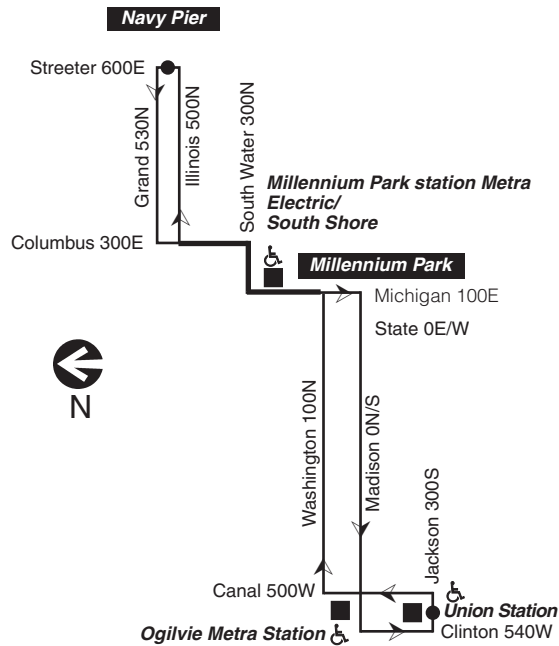

Federal law requires priority seating be designated for seniors and people with disabilities. **Please stand up** and yield these seats when needed for qualifying riders or when asked.

Schedules and other info in this timetable are subject to change. CTA does not assume responsibility for errors in timetables nor for inconvenience or damage resulting from delays.

Pay close attention to destination signs and announcements when boarding: added service may sometimes be provided over portions of this or any bus route and some trips can end before the furthest terminal on a line depending on service needs or time of day.

Bicycle racks are installed on the front of all CTA buses and are allowed on CTA trains during certain hours. See our Bike & Ride brochure or webpage for help on how to use racks and more.

Know before you go: Get alerts from us by text or e-mail about planned service changes every week or instant alerts for unplanned reroutes and disruptions. Sign up for CTA Updates today at transitchicago.com/updates.

For more travel information, use the Ventra app or call the RTA Travel Information Center at 312-836-7000. *Para obtener mayor información, en Español, llame al Centro de Información a 312-836-7000.*

Chicago Transit Authority

124 Navy Pier

Effective Jun. 7, 2026

Monday thru Friday

#124 Navy Pier

Eastbound (to Downtown and Navy Pier)

LV Union Station	Ogilvie Transp Center	AR Navy Pier
8:45a	8:51a	9:10a
9:00	9:06	9:26
9:15	9:21	9:40
9:30	9:35	9:54
9:45	9:49	10:07
9:59	10:03	10:21
10:12	10:16	10:34
10:25	10:29	10:47
10:38	10:42	11:00
10:52	10:56	11:13
11:05	11:09	11:27
11:19	11:23	11:40
11:32	11:36	11:54
11:46	11:50	12:08p
12:00p	12:04p	12:22
12:15	12:19	12:36
12:29	12:33	12:51
12:44	12:47	1:05
12:58	1:02	1:20
1:13	1:16	1:34
1:27	1:31	1:49
1:42	1:45	2:03
1:56	2:00	2:18
2:11	2:14	2:32
2:25	2:29	2:46
2:40	2:43	3:01
2:54	2:58	3:16
3:09	3:13	3:31
3:23	3:27	3:46
3:38	3:42	4:01
3:54	3:58	4:18
4:11	4:16	4:36
4:28	4:33	4:54
4:46	4:51	5:15
5:05	5:10	5:35
5:24	5:29	5:54
5:44	5:49	6:12
6:05	6:10	6:31
6:27	6:32	6:51
6:49	6:53	7:12
7:11	7:15	7:32
7:33	7:37	7:53
7:55	7:59	8:14
8:17	8:21	8:36
8:39	8:43	8:57
9:01	9:05	9:19
9:23	9:27	9:41
9:46	9:49	10:04
10:08	10:12	10:26
10:31	10:34	10:49
10:53	10:57	11:11
11:16	11:19	11:34
11:38	11:42	11:56

Westbound (to Downtown and Metra)

LV Navy Pier	Madison/State	Ogilvie Transp Center	AR Union Station
8:10a	8:28a	8:34a	8:36a
8:30	8:48	8:54	8:56
8:53	9:11	9:17	9:19
9:15	9:32	9:38	9:40
9:30	9:47	9:53	9:55
9:44	10:00	10:05	10:07
9:58	10:13	10:18	10:20
10:12	10:26	10:31	10:33
10:25	10:39	10:44	10:46
10:38	10:53	10:58	11:00
10:51	11:06	11:11	11:13
11:04	11:19	11:24	11:26
11:18	11:33	11:38	11:40
11:32	11:48	11:53	11:55
11:46	12:02p	12:07p	12:09p
12:00p	12:16	12:21	12:23
12:14	12:30	12:35	12:37
12:28	12:44	12:49	12:51
12:42	12:59	1:04	1:06
12:57	1:13	1:18	1:20
1:11	1:28	1:33	1:35
1:26	1:42	1:47	1:49
1:40	1:57	2:02	2:04
1:55	2:11	2:16	2:18
2:09	2:26	2:31	2:33
2:24	2:40	2:45	2:47
2:38	2:55	3:00	3:02
2:53	3:09	3:14	3:16
3:08	3:24	3:29	3:31
3:23	3:39	3:44	3:46
3:39	3:55	4:00	4:02
3:55	4:12	4:18	4:20
4:11	4:29	4:36	4:38
4:28	4:47	4:54	4:56
4:46	5:06	5:13	5:15
5:04	5:25	5:33	5:35
5:23	5:44	5:52	5:54
5:42	6:02	6:09	6:11
6:01	6:19	6:25	6:27
6:20	6:36	6:42	6:44
6:39	6:55	7:00	7:01
6:58	7:13	7:18	7:20
7:18	7:32	7:37	7:39
7:38	7:52	7:56	7:58
7:59	8:12	8:16	8:18
8:20	8:33	8:37	8:39
8:42	8:55	8:59	9:01
9:04	9:17	9:21	9:23
9:26	9:39	9:43	9:45
9:48	9:59	10:03	10:05
10:10	10:21	10:25	10:27
10:32	10:43	10:47	10:49
10:53	11:05	11:08	11:11
11:14	11:26	11:29	11:32
11:36	11:48	11:51	11:54
11:58	12:10a	12:13a	12:16a

All CTA buses are accessible

transitchicago.com/bus/124