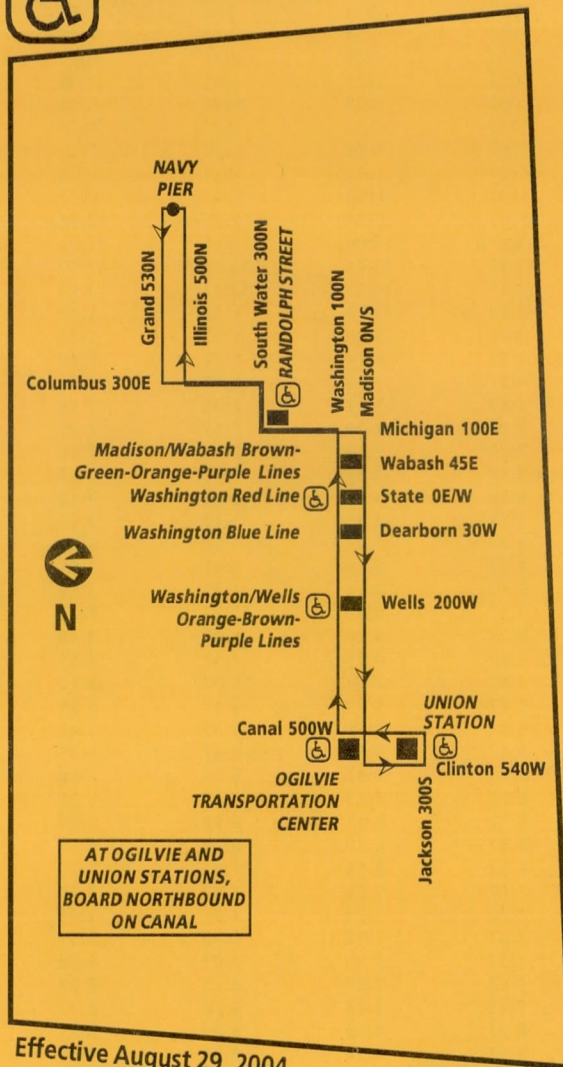

Rush Shuttle Fare ($1.00 cash, no transfer) may be paid on this route when boarding at the following locations and times:

Ogilvie Transportation Center
EB on Washington at Canal, 6:00 a.m. - 10:00 a.m.

Metra Randolph Street Station
NB on Michigan at Randolph, 6:00 a.m. - 10:00 a.m.
NB on Michigan at South Water 6:00 a.m. - 10:00 a.m.
SB on Michigan at Randolph, 6:00 a.m. - 10:00 a.m.
SB on Michigan at South Water 6:00 a.m. - 10:00 a.m.

Rush Shuttle fares are available weekday rush hours on certain bus routes serving downtown Metra stations. To obtain a Rush Shuttle brochure detailing routes and fares, call the RTA Travel Information Center in Chicago: 836-7000. Open 5 a.m. until 1 a.m. every day.

Para obtener mayor información, en Español, llame al Centro de Información: 836-7000.

CTA Bike & Ride

Bicycle racks are available on the front exteriors of CTA buses. Bicycles can be placed on bicycle racks during normal hours of operation for each route. Racks accommodate two (2) bicycles at a time. Bicycles are also permitted on CTA trains during certain hours.

The information contained in this schedule is based on normal travel conditions. Factors beyond CTA's control such as weather, traffic and other conditions can result in schedule delays. Please give yourself enough time for travel.

CHICAGO TRANSIT AUTHORITY

124

NAVY PIER

Effective August 29, 2004

www.transitchicago.com

take it everywhere...

www.transitchicago.com

take it everywhere...

Monday through Friday

124 Navy Pier

North - Eastbound to Downtown and Navy Pier

Leave Union Station	Ogilvie Transportation Center	Washington/ State	Arrive Navy Pier
8:30 a	8:32 a	8:43 a	8:53 a
8:45	8:47	8:58	9:08
9:00	9:02	9:13	9:23
9:15	9:17	9:28	9:38
9:30	9:32	9:43	9:53
9:45	9:47	9:58	10:08
10:00	10:02	10:13	10:23
10:15	10:17	10:27	10:37
10:30	10:32	10:42	10:51
10:45	10:47	10:57	11:06
11:00	11:02	11:12	11:21
11:15	11:17	11:27	11:36
11:30	11:32	11:42	11:51
11:45	11:47	11:57	12:06 p
12:00 p	12:02 p	12:12 p	12:21
12:15	12:17	12:27	12:36
12:30	12:32	12:42	12:51
12:45	12:47	12:57	1:06
1:00	1:02	1:12	1:21
1:15	1:17	1:27	1:36
1:30	1:32	1:42	1:51
1:45	1:47	1:57	2:06
2:00	2:02	2:12	2:21
2:15	2:17	2:27	2:36
2:30	2:32	2:42	2:51
2:45	2:47	2:57	3:06
3:00	3:02	3:12	3:21
3:15	3:17	3:27	3:36
3:30	3:32	3:42	3:51
3:45	3:47	3:57	4:07
4:00	4:02	4:13	4:23
4:15	4:17	4:28	4:38
4:30	4:32	4:43	4:53
4:45	4:47	4:58	5:08
5:00	5:02	5:13	5:23
5:15	5:17	5:28	5:38
5:30	5:32	5:43	5:53
5:45	5:47	5:58	6:08
6:00	6:02	6:13	6:23
6:15	6:17	6:28	6:38
6:30	6:32	6:43	6:53
6:45	6:47	6:58	7:08
6:58	7:00	7:11	7:21
7:13	7:15	7:25	7:34
7:28	7:30	7:38	7:46
7:43	7:45	7:53	8:01
7:58	8:00	8:08	8:16
8:13	8:15	8:23	8:31
8:28	8:30	8:38	8:46
8:43	8:45	8:53	9:01
8:58	9:00	9:08	9:16
9:13	9:15	9:23	9:31
9:28	9:30	9:38	9:46
9:43	9:45	9:53	10:01
9:58	10:00	10:08	10:16

South - Westbound to Downtown and Metra

Leave Navy Pier	Madison/ State	Ogilvie Transportation Center	Arrive Union Station
8:30 a	8:41 a	8:48 a	8:51 a
8:45	8:56	9:03	9:06
9:00	9:11	9:18	9:21
9:15	9:26	9:33	9:36
9:30	9:41	9:48	9:51
9:45	9:56	10:03	10:06
10:00	10:11	10:18	10:21
10:15	10:26	10:33	10:36
10:30	10:41	10:49	10:51
10:45	10:56	11:04	11:06
11:00	11:11	11:19	11:21
11:15	11:26	11:34	11:36
11:30	11:41	11:49	11:51
11:45	11:56	12:04 p	12:06 p
12:00 p	12:11 p	12:19	12:21
12:15	12:26	12:34	12:36
12:30	12:41	12:49	12:51
12:45	12:56	1:04	1:06
1:00	1:11	1:19	1:21
1:15	1:26	1:34	1:36
1:30	1:41	1:49	1:51
1:45	1:56	2:04	2:06
2:00	2:11	2:19	2:21
2:15	2:26	2:34	2:36
2:30	2:41	2:49	2:51
2:45	2:56	3:04	3:06
3:00	3:11	3:19	3:21
3:15	3:26	3:34	3:36
3:30	3:41	3:49	3:51
3:45	3:56	4:04	4:06
4:00	4:11	4:21	4:23
4:15	4:26	4:36	4:38
4:30	4:41	4:51	4:53
4:45	4:56	5:06	5:08
5:00	5:11	5:21	5:23
5:15	5:26	5:36	5:38
5:30	5:41	5:51	5:53
5:45	5:56	6:06	6:08
6:00	6:11	6:21	6:23
6:15	6:26	6:36	6:38
6:30	6:41	6:51	6:53
6:45	6:56	7:06	7:08
7:00	7:11	7:21	7:23
7:15	7:25	7:34	7:36
7:30	7:39	7:46	7:48
7:45	7:54	8:01	8:03
8:00	8:09	8:16	8:18
8:15	8:24	8:31	8:33
8:30	8:39	8:46	8:48
8:45	8:54	9:01	9:03
9:00	9:09	9:16	9:18
9:15	9:24	9:31	9:33
9:30	9:39	9:46	9:48
9:45	9:54	10:01	10:03
10:00	10:09	10:16	10:18
10:15	10:24	10:31	10:33
10:30	10:39	10:46	10:48

am light face pm bold face