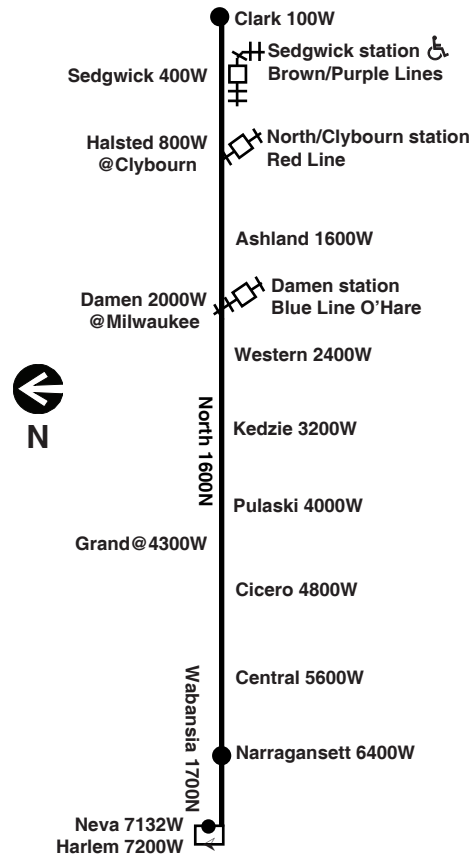

Chicago Transit Authority

72

North

Effective December 28, 2014

Monday thru Friday

72 North

Eastbound

Leave North/Neve	Leave North/Narragansett	North/Cicero	North/Pulaski	Damen/Milwaukee/Blue Line	Arrive North/Clark
-----	-----	3:26am	3:30am	3:42am	3:55am
-----	-----	3:56	4:00	4:12	4:25
4:09am	4:12am	4:20	4:25	4:38	4:52
4:31	4:34	4:43	4:48	5:02	5:17
4:51	4:54	5:03	5:08	5:22	5:37
5:07	5:10	5:19	5:24	5:38	5:53
5:22	5:25	5:34	5:39	5:53	6:08
5:37	5:40	5:49	5:54	6:08	6:24
5:50	5:53	6:03	6:08	6:24	6:41
6:01	6:05	6:15	6:21	6:38	6:55
6:12	6:16	6:26	6:32	6:49	7:06
6:21	6:25	6:35	6:41	6:58	7:15
6:27	6:31	6:41	6:47	7:04	7:21
-----	-----	6:37	6:47	7:10	7:27
6:38	6:43	6:53	7:00	7:18	7:36
6:44	6:49	6:59	7:06	7:25	7:43
-----	-----	6:54	7:05	7:31	7:50
6:54	6:59	7:10	7:17	7:37	7:57
-----	-----	7:05	7:16	7:44	8:04
7:05	7:10	7:21	7:28	7:49	8:09
-----	-----	7:16	7:27	7:55	8:15
7:16	7:21	7:32	7:39	8:00	8:20
-----	-----	7:27	7:38	8:06	8:26
7:27	7:32	7:43	7:50	8:11	8:31
7:33	7:38	7:49	7:56	8:17	8:37
-----	-----	7:43	7:54	8:22	8:42
7:44	7:49	8:00	8:07	8:28	8:48
-----	-----	7:54	8:05	8:33	8:53
7:55	8:00	8:11	8:18	8:39	8:59
8:02	8:07	8:18	8:25	8:46	9:06
-----	-----	8:13	8:24	8:52	9:12
8:15	8:20	8:31	8:38	8:59	9:19
8:22	8:27	8:38	8:45	9:06	9:26

then every 4 to 18 minutes to Pulaski, and every 9 to 18 minutes to North/Clark until

9:52	9:56	10:04	10:10	10:25	10:40
10:10	10:14	10:22	10:28	10:42	10:56
10:25	10:29	10:37	10:43	-----	-----
10:29	10:33	10:41	10:47	11:01	11:15

then every 7 to 20 minutes to Pulaski, and every 20 minutes to North/Clark until

12:49am	12:52am	1:00am	1:04am	1:16am	1:29am
12:51	12:54	1:02	1:06	-----	-----
1:11	1:14	1:22	1:26	-----	-----
1:31	1:34	1:42	1:46	-----	-----