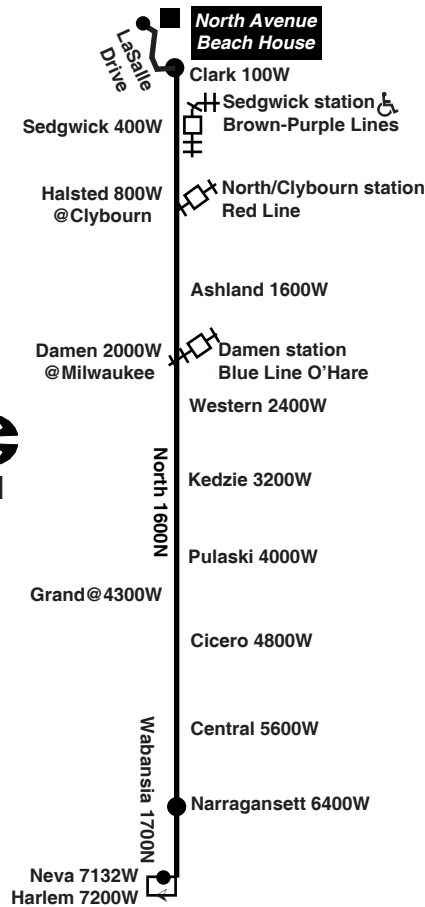

Chicago Transit Authority

72 

North

Effective June 14, 2020

Summer service to North Avenue Beach

Monday thru Friday

72 North

Eastbound

then every 15 minutes from Neva to North Ave. and Clark

7:45	7:49	8:05	8:22	8:39	-----
-----	8:06C	8:13	8:30	8:48	-----
8:00	8:04	8:21	8:38	8:56	8:59

then every 12 to 13 minutes from Neva to North Ave. Beach until

then every 15 minutes from Neva to North Ave. Beach until

10:15	10:19	10:35	10:52	11:09	11:12
10:29	10:33	10:49	11:06	11:23	11:26
10:42	10:46	11:02	11:19	11:36	11:39
10:55	10:59	11:15	11:32	11:49	11:52
11:08	11:12	11:28	11:45	12:02pm	12:05pm