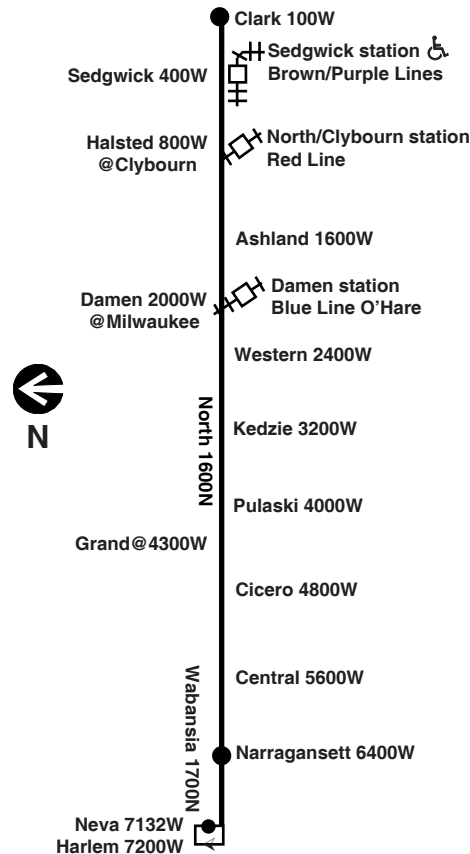

Chicago Transit Authority

72

North

Effective December 20, 2020

Monday thru Friday

Eastbound

Leave North/Neve	Leave North/Narragansett	North/Cicero	North/Pulaski	Damen/Milwaukee/Blue Line	Arrive North/Clark
----	----	3:26am	3:30am	3:42am	3:55am
----	----	3:56	4:00	4:12	4:25
4:09am	4:12am	4:20	4:25	4:38	4:52
4:31	4:34	4:43	4:48	5:02	5:17
4:51	4:54	5:03	5:08	5:22	5:37
5:07	5:10	5:19	5:24	5:38	5:53
5:22	5:25	5:34	5:39	5:53	6:08
5:37	5:40	5:49	5:54	6:08	6:24
5:47	5:50	6:00	6:05	6:21	6:37
5:57	6:01	6:11	6:17	6:34	6:51
6:05	6:09	6:19	6:25	6:42	6:59
6:12	6:16	6:26	6:32	6:49	7:06
6:18	6:22	6:32	6:38	6:55	7:12