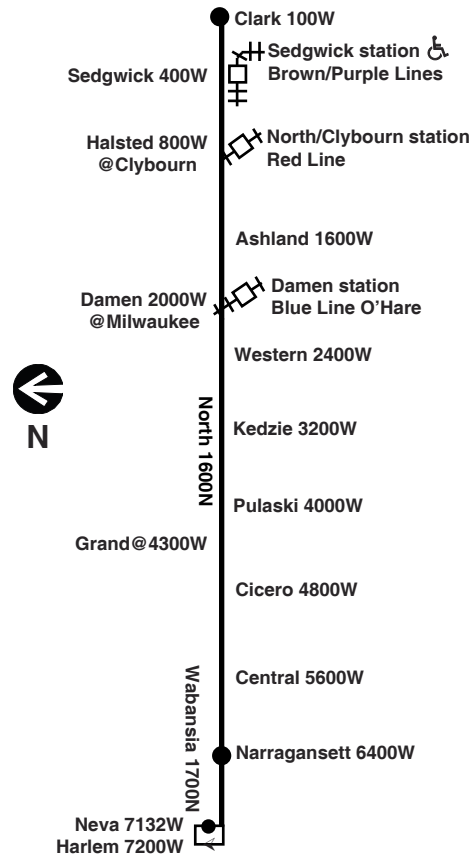

Chicago Transit Authority

72 
North

Effective August 21, 2022

Monday thru Friday

72 North

Eastbound

Leave North/Neva	Leave North/Narragansett	North/Cicero	North/Pulaski	Damen/Milwaukee/Blue Line	Arrive North/Clark
----	----	3:26am	3:30am	3:42am	3:55am
----	----	3:56	4:00	4:12	4:25
4:09am	4:12am	4:20	4:25	4:38	4:52
4:31	4:34	4:43	4:48	5:02	5:17
4:51	4:54	5:03	5:08	5:22	5:37
5:07	5:10	5:19	5:24	5:38	5:53
5:22	5:25	5:34	5:39	5:53	6:08
5:37	5:40	5:49	5:54	6:08	6:24
5:47	5:50	6:00	6:05	6:21	6:37
5:57	6:01	6:11	6:17	6:34	6:51
6:05	6:09	6:19	6:25	6:42	6:59
6:12	6:16	6:26	6:32	6:49	7:06
6:18	6:22	6:32	6:38	6:55	7:12