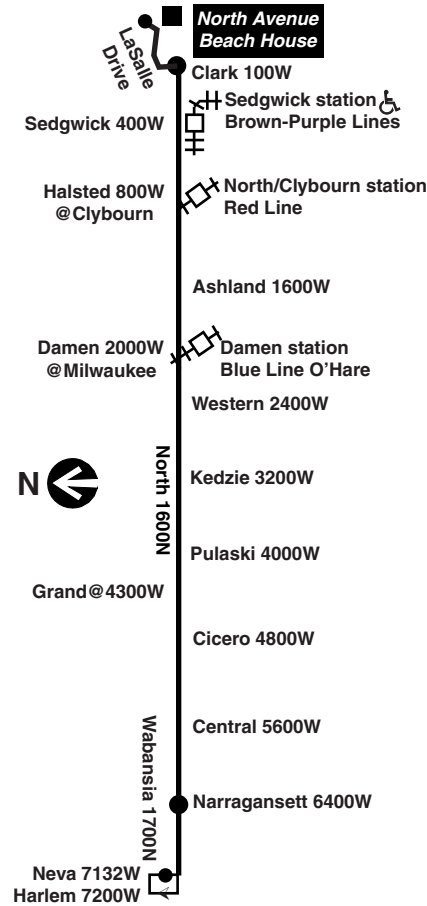

Federal law requires priority seating be designated for seniors and people with disabilities. **Please stand up** and yield these seats when needed for qualifying riders or when asked.

Schedules and other info in this timetable are subject to change. CTA does not assume responsibility for errors in timetables nor for inconvenience or damage resulting from delays.

Pay close attention to destination signs and announcements when boarding: added service may sometimes be provided over portions of this or any bus route and some trips can end before the furthest terminal on a line depending on service needs or time of day.

Bicycle racks are installed on the front of all CTA buses and are allowed on CTA trains during certain hours. See our [Bike & Ride brochure](#) or webpage for help on how to use racks and more.

Know before you go: Get alerts from us by text or e-mail about planned service changes every week or instant alerts for unplanned reroutes and disruptions. Sign up for CTA Updates today at transitchicago.com/updates.

For more travel information, use the Ventra app or call the RTA Travel Information Center at 312-836-7000. *Para obtener mayor información, en Español, llame al Centro de Información a 312-836-7000.*

Chicago Transit Authority

72 North

Effective Jun. 7, 2026

Summer service to North Avenue Beach

Frequent route
10 min or better, all day

All CTA buses are accessible

transitchicago.com/bus/72

Monday thru Friday

#72 North

Eastbound

LV North/Neve	North/Narragansett	North/Cicero	North/Pulaski	Damen Blue Line station	AR North/Clark	AR North Ave Beach
----	----	3:26a	3:31a	3:43a	3:56a	----
----	----	3:56	4:01	4:13	4:26	----
4:09a	4:11a	4:20	4:25	4:37	4:52	----
4:26	4:29	4:38	4:43	4:55	5:10	----
4:42	4:44	4:53	4:58	5:10	5:26	----
4:51	4:53	5:02	5:08	5:20	5:36	----
5:01	5:03	5:12	5:18	5:30	5:46	----
----	----	5:22	5:28	5:41	5:57	----
5:20	5:23	5:32	5:38	5:51	6:06	----
----	----	5:41	5:47	6:00	6:16	----
5:38	5:40	5:50	5:56	6:10	6:25	----
----	----	5:59	6:05	6:19	6:35	----
5:54	5:56	6:07	6:13	6:27	6:45	----

then every 5 to 8 minutes to North/Clark until

7:35	7:39	7:52	8:01	8:22	8:46	----
7:44	7:48	8:01	8:10	8:31	8:51	8:55a
7:52	7:56	8:09	8:18	8:38	8:59	9:02

then every 8 to 10 minutes to North Avenue Beach until

1:49p	1:53p	2:06p	2:15p	2:34p	2:54p	2:57p
----	----	2:11	2:20	2:39	2:59	3:02
1:59	2:03	2:16	2:25	2:44	3:04	3:07
2:08	2:12	2:25	2:34	2:53	3:13	3:16
----	----	2:30	2:39	2:58	3:18	3:21
2:18	2:22	2:35	2:44	3:03	3:23	3:26
----	----	2:40	2:49	3:08	3:28	3:31
2:28	2:32	2:45	2:54	3:13	3:33	3:36
2:37	2:41	2:54	3:03	3:22	3:42	3:45
2:47	2:51	3:04	3:12	3:31	3:51	3:55
----	----	3:09	3:17	3:36	3:56	4:00
2:56	3:01	3:14	3:22	3:41	4:01	4:06
3:04	3:09	3:22	3:31	3:50	4:10	4:14
3:13	3:18	3:31	3:39	3:58	4:18	4:23
3:21	3:26	3:39	3:48	4:07	4:27	4:31
----	----	3:44	3:53	4:12	4:32	4:36
3:31	3:36	3:49	3:58	4:17	4:37	4:41
3:40	3:45	3:58	4:07	4:26	4:46	4:50
3:50	3:55	4:08	4:16	4:36	4:56	5:00
3:58	4:04	4:17	4:25	4:45	5:06	5:10
4:07	4:12	4:25	4:34	4:54	5:16	5:20
4:15	4:20	4:33	4:42	5:02	5:24	5:29
4:23	4:28	4:41	4:50	5:10	5:32	5:37
4:31	4:37	4:50	4:58	5:18	5:41	5:45

then every 10 minutes to North Avenue Beach until

7:31	7:34	7:45	7:52	8:08	8:27	8:30
7:41	7:44	7:55	8:02	8:18	8:37	8:40
7:51	7:54	8:04	8:11	8:27	8:45	8:49
8:01	8:04	8:14	8:21	8:37	8:55	8:58
8:11	8:14	8:24	8:31	8:45	9:03	9:07
8:21	8:24	8:34	8:41	8:55	9:13	9:17
8:31	8:34	8:44	8:51	9:04	9:22	9:26
8:41	8:44	8:54	9:01	9:14	9:33	----
8:51	8:54	9:03	9:09	9:23	9:41	----
9:02	9:05	9:14	9:20	9:33	9:51	----
9:16	9:19	9:28	9:34	9:48	10:04	----
9:31	9:34	9:43	9:49	10:03	10:19	----
9:50	9:53	10:02	10:07	10:21	10:37	----
10:09	10:11	10:20	10:25	10:39	10:54	----
10:29	10:31	10:40	10:45	10:59	11:14	----
10:49	10:51	11:00	11:05	11:19	11:34	----
11:09	11:11	11:20	11:25	11:39	11:54	----
11:29	11:31	11:40	11:45	11:59	12:14a	----
11:49	11:51	12:00a	12:05a	12:19a	12:34	----
12:09a	12:11a	12:20	12:25	12:39	12:54	----
12:29	12:31	12:40	12:45	12:58	1:11	----
12:50	12:52	1:01	1:06	1:18	1:31	----
1:13	1:16	1:25	1:30	----	----	----
1:32	1:35	1:44	1:49	----	----	----

Westbound