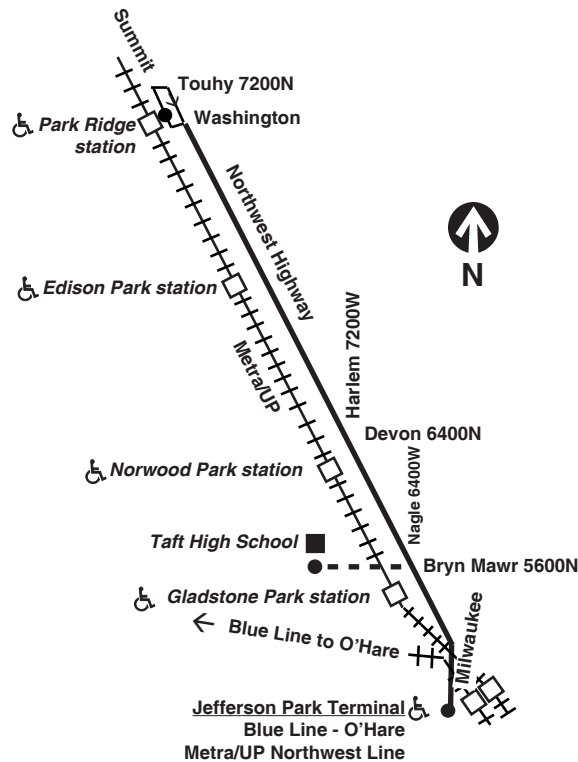

Chicago Transit Authority

68

Northwest Highway

Effective September 2, 2018

Additional service may be provided on school days, September through June

Monday thru Friday

Southbound

Leave Park Ridge Metra Station	Northwest Highway/ Harlem	Northwest Highway/ Nagle	Arrive Jefferson Park Terminal
4:53am	4:59am	5:03am	5:09am
5:23	5:29	5:33	5:39
5:43	5:49	5:53	5:59
6:04	6:11	6:15	6:22
6:24	6:31	6:35	6:42
6:44	6:51	6:55	7:02
7:04	7:11	7:15	7:22
7:24	7:31	7:35	7:42
7:44	7:51	7:56	8:03
8:04	8:11	8:15	8:22
8:24	8:31	8:35	8:42
8:44	8:51	8:55	9:02
9:05	9:12	9:16	9:23
9:30	9:37	9:41	9:48
10:00	10:07	10:12	10:19
10:30	10:37	10:42	10:49
11:00	11:08	11:12	11:19
11:30	11:38	11:42	11:49
12:00pm	12:08pm	12:12pm	12:19pm
12:30	12:38	12:42	12:49
1:00	1:08	1:13	1:20
1:30	1:38	1:43	1:50
2:00	2:08	2:13	2:21
2:22	2:30	2:35	2:43
2:43	2:51	2:56	3:04
3:03	3:11	3:16	3:24
----	----	3:08 T	3:26
----	----	3:13 T	3:31
----	----	3:18 T	3:36
3:23	3:31	3:36	3:44
3:43	3:51	3:56	4:04
4:03	4:13	4:17	4:25
4:23	4:33	4:37	4:45
4:43	4:53	4:57	5:05
5:03	5:15	5:19	5:26
5:23	5:35	5:39	5:46
5:43	5:55	5:59	6:06
6:03	6:14	6:18	6:26
6:23	6:32	6:36	6:43
6:43	6:52	6:56	7:03
7:03	7:10	7:14	7:20
7:23	7:30	7:34	7:40
7:43	7:50	7:54	8:00
8:03	8:10	8:14	8:20
8:23	8:30	8:34	8:40
8:50	8:57	9:01	9:07
9:20	9:27	9:30	9:36
9:50	9:57	10:00	10:06