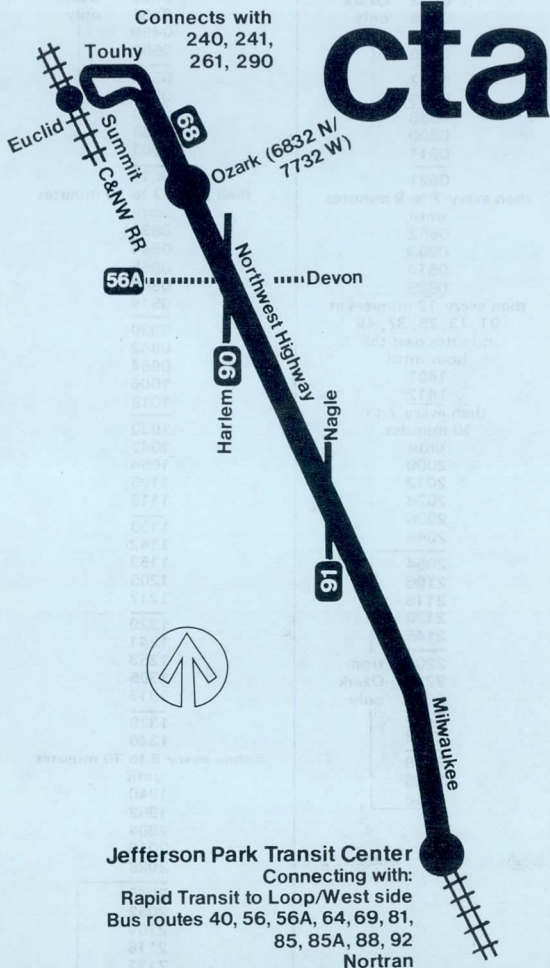

# Northwest Highway

## Southbound

Leave Touhy, Park Ridge

0016  
0038  
0108  
0138  
0238  
0338 from  
0433 Ozark  
0448 only  
0503  
0515  
0527  
0539  
0548  
0600  
0611

then every 7 to 9 minutes

until  
0852  
0903  
0914  
0925