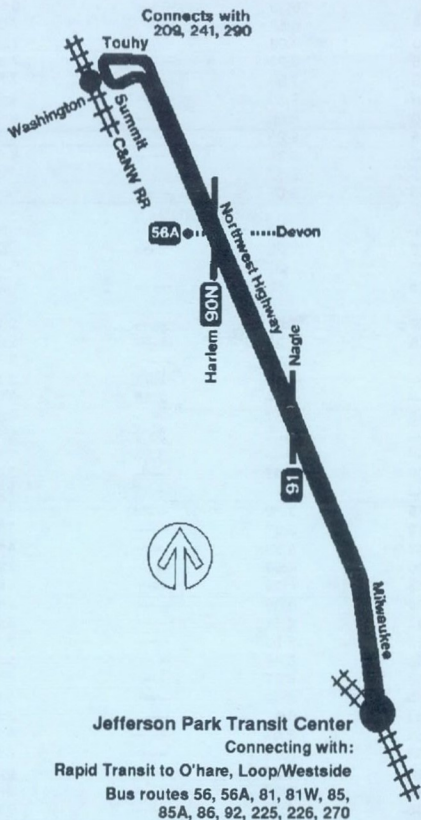

Effective March 19, 1990

68

Northwest Hwy

For more information call the RTA
Travel Information Center in
Chicago 836-7000
suburbs 1-(800)-972-7000 toll-free

Open every day of the year from 5AM until 1AM next day.

cta

Monday thru Friday

Eastbound

Leave Park Ridge CNW	Leave Harlem	Leave Nagle Taft H.S.	Arrive Jefferson Park
4:30 a	4:37 a	---	4:48 a
4:52	4:59	---	5:10
5:12	5:19	---	5:30
5:32	5:39	---	5:50
5:48	5:55	---	6:06
6:03	6:10	---	6:21
6:17	6:24	---	6:36
6:31	6:38	---	6:51
6:45	6:53	---	7:06
7:00	7:08	---	7:21
7:15	7:23	---	7:36
7:30	7:38	---	7:51
7:45	7:53	---	8:06
8:00	8:08	---	8:21
8:15	8:23	---	8:36
8:30	8:38	---	8:50
8:45	8:53	---	9:04
9:00	9:07	---	9:18
then every 15 minutes at			
:00	:07	---	:18
:15	:22	---	:33
:30	:37	---	:48
:45	:52	---	:03
until			
2:00 p	2:07 p	---	2:18 p
2:15	2:22	---	2:33
2:30	2:37	---	2:49
---	---	2:51	2:58
---	---	2:56	3:03
2:45	2:52	---	3:05
---	---	3:02	3:09
---	---	3:08	3:15
3:00	3:07	---	3:21
---	---	3:15	3:23
3:15	3:22	3:28	3:37
3:30	3:37	---	3:52
3:45	3:53	---	4:08
4:00	4:09	---	4:24
4:15	4:24	---	4:39
4:30	4:39	---	4:54
4:42	4:51	---	5:06
4:54	5:03	---	5:18
5:06	5:15	---	5:30
5:18	5:27	---	5:42
5:30	5:39	---	5:54
5:42	5:51	---	6:06
5:54	6:03	---	6:18
6:06	6:15	---	6:28
6:18	6:26	---	6:39
6:30	6:38	---	6:49
6:45	6:52	---	7:03
7:00	7:06	---	7:16
7:15	7:21	---	7:31
7:30	7:36	---	7:46
7:46	7:52	---	8:02
8:02	8:08	---	8:18
8:20	8:26	---	8:36
8:40	8:46	---	8:56
9:00	9:06	---	9:16
9:20	9:26	---	9:36
10:05	10:11	---	10:21
10:50	10:56	---	11:06
11:35	11:41	---	11:51
12:20 a	12:26 a	---	12:36 a

Sunday/Holiday

Eastbound

<u>Leave Park Ridge CNW</u>	<u>Leave Harlem</u>	<u>Arrive Jefferson Park</u>
7:00a	7:06a	7:17a
7:40	7:46	7:57
8:20	8:26	8:37
9:00	9:06	9:17

then every 30 minutes until

7:00p	7:06p	7:17p
7:40	7:46	7:57
8:20	8:26	8:37