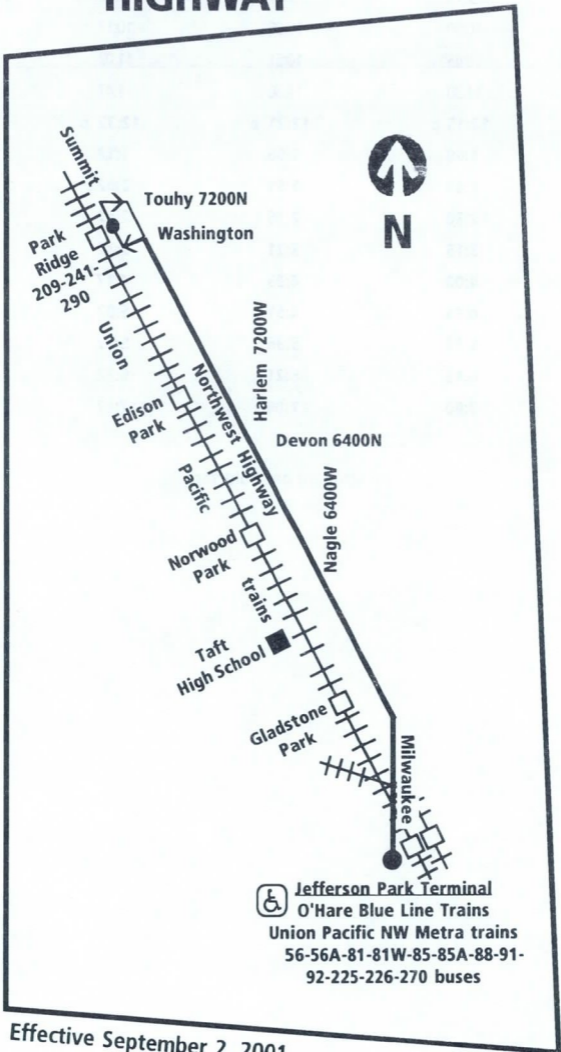

68

NORTHWEST HIGHWAY

Jefferson Park Terminal
O'Hare Blue Line Trains
Union Pacific NW Metra trains
56-56A-81-81W-85-85A-88-91-
92-225-226-270 buses

Effective September 2, 2001

www.transitchicago.com