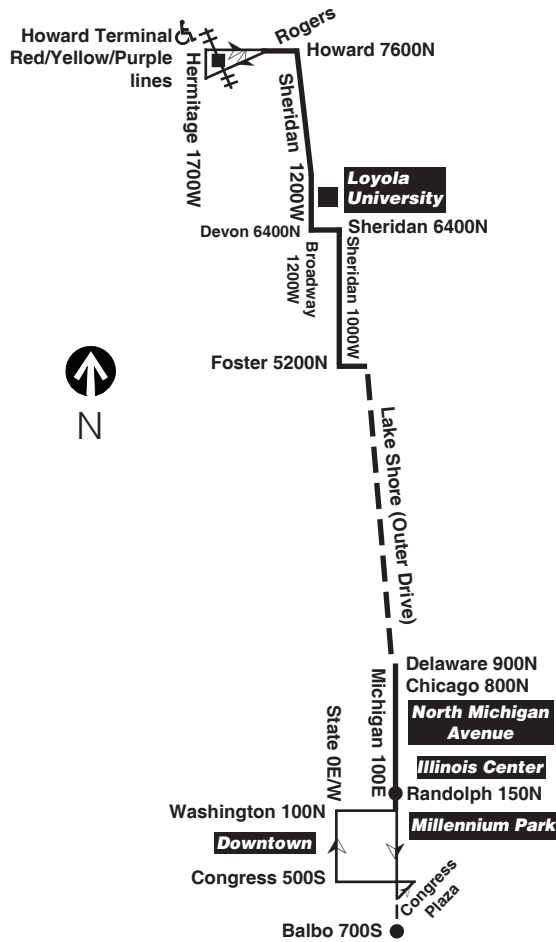

**Chicago Transit Authority**

**147** 

**Outer Drive Express**

Effective December 17, 2017

**Monday thru Friday**

**Southbound**

Leave Howard Terminal	Devon/Broadway	Foster/Sheridan	Michigan/Delaware	Michigan/So. Water	Arrive Congress Plaza
4:30am	4:41am	4:51am	5:00am	5:07am	5:13am
4:45	4:56	5:06	5:15	5:22	5:28
5:00	5:11	5:22	5:32	5:38	5:45
5:14	5:26	5:37	5:47	5:54	6:01
5:27	5:39	5:51	6:01	6:08	6:14
5:39	5:52	6:03	6:13	6:20	6:28B
5:50	6:03	6:14	6:24	6:31	6:38
6:08	6:22	6:35	6:45	6:53	7:00
6:22	6:37	6:49	7:00	7:08	7:15
6:33	6:48	7:01	7:12	7:20	7:29B
6:42	6:57	7:11	7:22	7:31	7:39B
6:51	7:06	7:20	7:32	7:40	7:48
7:00	7:15	7:29	7:42	7:51	8:00B
7:10	7:26	7:40	7:54	8:04	8:13B
7:21	7:37	7:51	8:06	8:16	8:25B
7:32	7:44	7:58	8:13	8:23	8:32B
7:43	7:56	8:10	8:26	8:35	8:45B
7:55	8:07	8:21	8:37	8:47	8:56B
8:08	8:26	8:40	8:57	9:06	9:15
8:22	8:40	8:54	9:11	9:20	9:30B
8:36	8:53	9:08	9:22	9:31	9:40B
8:50	9:07	9:21	9:34	9:43	9:51
9:05	9:21	9:36	9:48	9:57	10:06B
9:21	9:36	9:51	10:02	10:12	10:21B
9:40	9:55	10:10	10:20	10:30	10:40B
10:00	10:15	10:30	10:40	10:50	11:00B
10:20	10:35	10:50	11:00	11:10	11:19
10:40	10:55	11:10	11:20	11:30	11:39
11:00	11:15	11:30	11:40	11:50	11:59
11:20	11:35	11:50	12:00pm	12:10	12:19
11:40	11:55	12:10	12:20	12:30	12:40B
11:50	12:05pm	12:20	12:30	12:40	12:49
12:12pm	12:28	12:42	12:53	1:03	1:12
12:24	12:40	12:54	1:05	1:15	1:24
12:48	1:04	1:18	1:29	1:39	1:48
1:00	1:15	1:29	1:40	1:50	1:59
1:24	1:39	1:53	2:04	2:14	2:23

**Northbound**

Leave Congress Plaza	Michigan/So. Water	Michigan/Delaware	Foster/Sheridan	Devon/Sheridan	Arrive Howard Terminal
-----	-----	-----	4:10am	4:18am	4:26am
-----	-----	-----	4:25	4:32	4:40
-----	-----	-----	4:39	4:47	4:56
-----	-----	-----	4:53	5:01	5:10
-----	-----	-----	5:06	5:14	5:23
-----	-----	-----	5:18	5:26	5:35
-----	-----	-----	5:29	5:37	5:46
5:18am	5:28am	5:33am	5:43	5:51	6:00
5:37	5:47	5:53	6:02	6:11	6:20
5:55	6:05	6:11	6:21	6:29	6:39
6:12	6:23	6:28	6:38	6:47	6:58
6:28	6:39	6:45	6:56	7:06	7:17