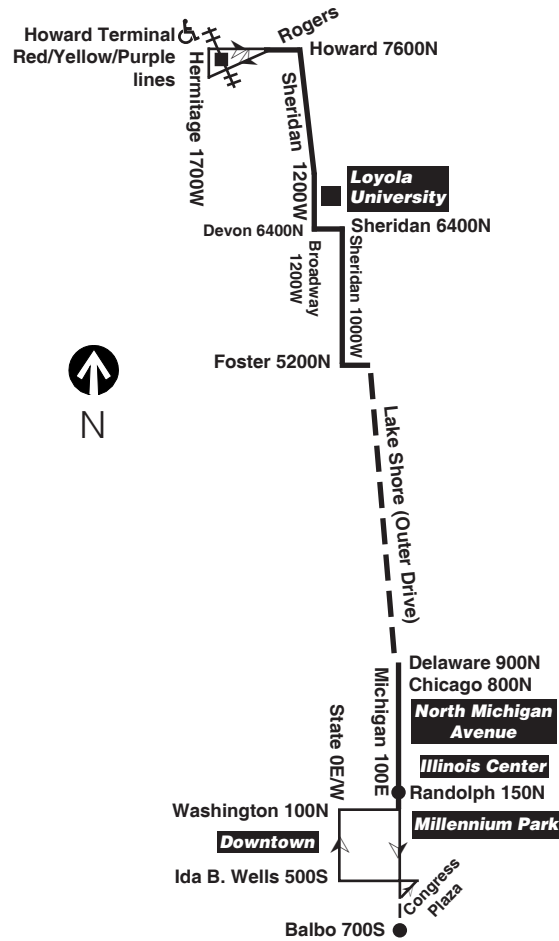

CTA Bike & Ride

Bicycle racks are available on the front exteriors of CTA buses. Bicycles can be placed on bicycle racks during normal hours of operation for each route. Racks accommodate two (2) bicycles at a time. Bicycles are also permitted on CTA trains during certain hours.

Please Stand Up &

for Seniors and People with Disabilities
Federal law requires priority seating be designated for seniors and people with disabilities.

The schedules and other information in this timetable are subject to change. CTA does not assume responsibility for errors in timetables, nor for inconvenience or damage resulting from delayed trains or buses due to weather, traffic conditions, etc.

Supplementary service may be provided over portions of this route in addition to the trips shown. Please check destination signs and announcements when boarding buses.

CTA operating costs are funded in part through the Regional Transportation Authority, by the federal and state governments, and the City of Chicago and County of Cook.

For more information call the RTA Travel Information Center in Chicago: 312-836-7000. Open 6am until 7pm, Monday thru Saturday.

Para obtener mayor información, en Español, llame al Centro de Información: 312-836-7000.

Chicago Transit Authority

147

Outer Drive Express

Effective March 31, 2019

Monday thru Friday

Southbound

Leave Howard Terminal	Devon/Broadway	Foster/Sheridan	Michigan/Delaware	Michigan/So. Water	Arrive Congress Plaza
4:30am	4:41am	4:51am	5:00am	5:07am	5:13am
4:45	4:56	5:06	5:15	5:22	5:28
5:00	5:11	5:22	5:32	5:38	5:45
5:14	5:26	5:37	5:47	5:54	6:01
5:27	5:39	5:51	6:01	6:08	6:14
5:39	5:52	6:03	6:13	6:20	6:27
5:50	6:03	6:14	6:24	6:31	6:38
6:07	6:21	6:33	6:43	6:51	6:58
6:14	6:28	6:41	6:51	6:59	7:07B
6:19	6:33	6:45	6:55	7:03	7:11
6:28	6:43	6:56	7:06	7:14	7:22B
6:34	6:49	7:02	7:13	7:21	7:29
6:37	6:52	7:05	7:16	7:25	7:33B
6:46	6:58	7:12	7:23	7:32	7:40B
6:55	7:11	7:24	7:37	7:46	7:55B
7:05	7:21	7:35	7:48	7:57	8:06B
7:11	7:27	7:41	7:55	8:05	8:14B
7:16	7:32	7:46	8:00	8:10	8:19
7:27	7:43	7:57	8:12	8:22	8:31
7:38	7:55	8:09	8:25	8:34	8:44B
7:49	8:06	8:20	8:36	8:46	8:55B
8:01	8:19	8:33	8:50	9:03B	9:16
8:15	8:33	8:47	9:04	9:13	9:03B
8:29	8:41	8:55	9:12	9:21	9:09B
8:43	9:00	9:14	9:28	9:37	9:46B
8:58	9:18	9:32	9:45	9:54	9:52
9:13	9:29	9:43	9:55	10:04	10:13
9:30	9:45	10:00	10:13	10:20	10:22B
9:50	10:05	10:20	10:30	10:40	10:41B
10:10	10:25	10:40	10:50	11:00	11:09
10:30	10:45	11:00	11:10	11:20	11:30B
10:50	11:05	11:20	11:30	11:40	11:49
11:10	11:25	11:40	11:50	12:00pm	12:09
11:30	11:45	12:00pm	12:10	12:20	12:29
11:50	12:05pm	12:20	12:30	12:40	12:49
12:12pm	12:28	12:42	12:53	1:03	1:12
12:24	12:40	12:54	1:05	1:15	1:24
12:48	1:04	1:18	1:29	1:39	1:48
1:00	1:15	1:29	1:40	1:50	1:59
1:24	1:39	1:53	2:04	2:14	2:23
then every 12 minutes to Congress Plaza until					
4:26	4:43	4:59	5:11	5:23	5:33
4:41	4:58	5:14	5:26	5:38	5:48
4:57	5:14	5:30	5:42	5:54	6:04
5:14	5:32	5:48	5:59	6:10	6:19
5:32	5:51	6:05	6:17	6:27	6:35
then every 19 to 20 minutes to Congress Plaza until					
8:51	9:05	9:16	9:26	9:34	9:41
9:11	9:25	9:36	9:46	9:54	10:01
9:31	9:45	9:56	10:06	10:14	10:21

B - trips end at Michigan/Balbo at time shown
am light face pm bold face

147 Outer Drive Express

Northbound