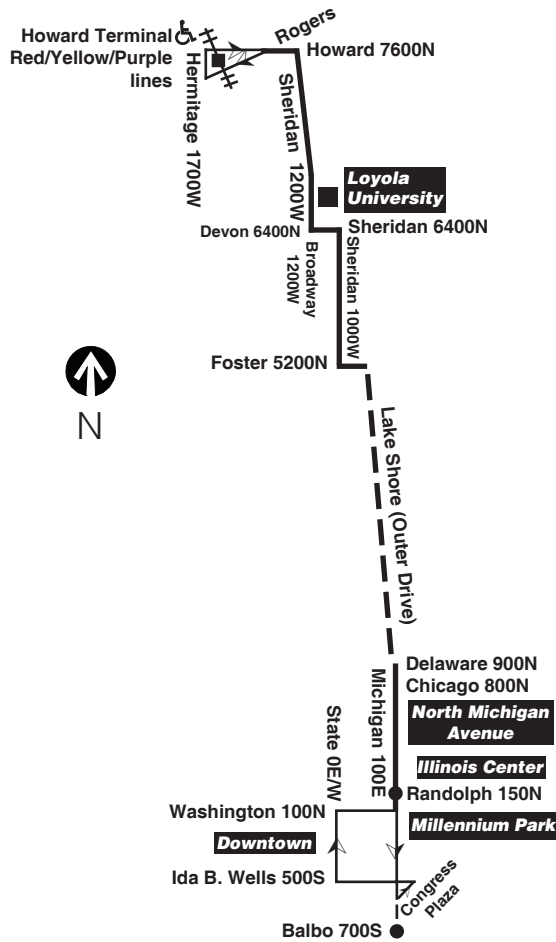

CTA Bike & Ride

Bicycle racks are available on the front exteriors of CTA buses. Bicycles can be placed on bicycle racks during normal hours of operation for each route. Racks accommodate two (2) bicycles at a time. Bicycles are also permitted on CTA trains during certain hours.

Please Stand Up &

for Seniors and People with Disabilities
Federal law requires priority seating be designated for seniors and people with disabilities.

The schedules and other information in this timetable are subject to change. CTA does not assume responsibility for errors in timetables, nor for inconvenience or damage resulting from delayed trains or buses due to weather, traffic conditions, etc.

Supplementary service may be provided over portions of this route in addition to the trips shown. Please check destination signs and announcements when boarding buses.

CTA operating costs are funded in part through the Regional Transportation Authority, by the federal and state governments, and the City of Chicago and County of Cook.

For more Information call the RTA Travel Information Center in Chicago: 312-836-7000. Open 6am until 7pm, Monday thru Saturday.

Para obtener mayor información, en Español, llame al Centro de Información: 312-836-7000.

Chicago Transit Authority

147

Outer Drive Express

Effective June 14, 2020

Monday thru Friday

Southbound

Leave Howard Terminal	Devon/Broadway	Foster/Sheridan	Michigan/Delaware	Michigan/So. Water	Arrive Congress Plaza
4:30am	4:41am	4:51am	5:00am	5:07am	5:13am
4:45	4:56	5:06	5:15	5:22	5:28
5:00	5:11	5:22	5:32	5:38	5:45
5:14	5:26	5:37	5:47	5:54	6:01
5:27	5:39	5:51	6:01	6:08	6:14
5:39	5:52	6:03	6:13	6:20	6:27
5:50	6:03	6:14	6:24	6:31	6:38
-----	6:14	6:26	6:36	6:44	6:52B
6:07	6:21	6:33	6:43	6:51	6:58
6:13	6:27	6:40	6:50	6:58	7:06B
6:19	6:33	6:45	6:55	7:03	7:11
-----	6:39	6:52	7:03	7:11	7:19B
6:28	6:43	6:56	7:06	7:14	7:22B
6:33	6:48	7:01	7:12	7:20	7:28
6:37	6:52	7:05	7:16	7:25	7:33B
-----	6:58	7:12	7:23	7:32	7:40B
6:46	7:02	7:15	7:27	7:35	7:43
-----	7:07	7:21	7:33	7:41	7:50B
6:55	7:11	7:24	7:37	7:46	7:55B
-----	7:17	7:31	7:44	7:53	8:01
7:05	7:21	7:35	7:48	7:57	8:06B
-----	7:27	7:41	7:55	8:05	8:14B
7:16	7:32	7:46	8:00	8:10	8:19
-----	7:38	7:52	8:07	8:17	8:26B
7:27	7:43	7:57	8:12	8:22	8:31
-----	7:50	8:04	8:19	8:29	8:38B
7:38	7:55	8:09	8:25	8:34	8:44B
-----	8:01	8:16	8:32	8:41	8:51B
7:49	8:06	8:20	8:36	8:46	8:55
-----	8:13	8:28	8:44	8:54	9:03B
8:01	8:19	8:33	8:50	9:00	9:09B
-----	8:27	8:41	8:58	9:07	9:16
8:15	8:33	8:47	9:04	9:13	9:23B
-----	8:41	8:55	9:12	9:21	9:31B
8:29	8:46	9:01	9:16	9:26	9:35
-----	8:54	9:09	9:23	9:32	9:41B
8:43	9:00	9:14	9:28	9:37	9:46B
-----	9:08	9:22	9:35	9:44	9:52
8:58	9:14	9:28	9:41	9:50	9:59B
-----	9:22	9:37	9:49	9:58	10:07
9:13	9:29	9:43	9:55	10:04	10:13
-----	9:37	9:52	10:03	10:13	10:22B
9:30	9:45	10:00	10:10	10:20	10:30B
-----	9:56	10:11	10:21	10:31	10:41B
9:50	10:05	10:20	10:30	10:40	10:49
-----	10:16	10:31	10:41	10:51	11:01B
10:10	10:25	10:40	10:50	11:00	11:09
-----	10:36	10:51	11:01	11:11	11:20
10:30	10:45	11:00	11:10	11:20	11:30B
-----	10:56	11:11	11:21	11:31	11:40
10:50	11:05	11:20	11:30	11:40	11:49
-----	11:16	11:31	11:41	11:51	12:01B
11:10	11:25	11:40	11:50	12:00pm	12:09
-----	11:36	11:51	12:01pm	12:11	12:20
11:30	11:45	12:00pm	12:10	12:20	12:29
-----	11:56	12:11	12:21	12:31	12:41B
11:50	12:05pm	12:20	12:30	12:40	12:49
-----	12:17	12:32	12:42	12:52	1:01
12:12pm	12:28	12:42	12:53	1:03	1:12
12:24	12:40	12:54	1:05	1:15	1:24
-----	12:53	1:07	1:18	1:28	1:37
12:48	1:04	1:18	1:29	1:39	1:48
-----	1:15	1:29	1:40	1:50	1:59
1:00	1:28	1:42	1:53	2:03	2:12
-----	1:39	1:53	2:04	2:14	2:23
1:24					
then every 12 to 14 minutes to Congress Plaza until					
4:26	4:43	4:59	5:11	5:23	5:33
4:41	4:58	5:14	5:26	5:38	5:48
4:57	5:14	5:30	5:42	5:54	6:04
5:14	5:32	5:48	5:59	6:10	6:19
5:32	5:51	6:05	6:17	6:27	6:35
then every 19 to 20 minutes to Congress Plaza until					
8:51	9:05	9:16	9:26	9:34	9:41
9:11	9:25	9:36	9:46	9:54	10:01
9:31	9:45	9:56	10:06	10:14	10:21

B - trip ends at Michigan/Balbo at time shown
am light face pm bold face

147 Outer Drive Express

Northbound