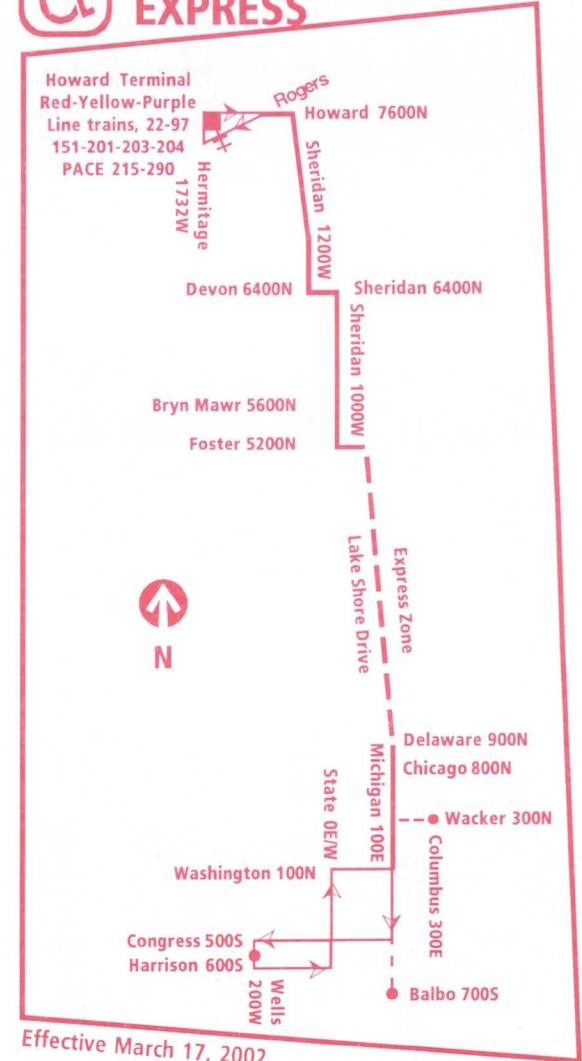

CHICAGO TRANSIT AUTHORITY

147

OUTER DRIVE EXPRESS

Effective March 17, 2002

www.transitchicago.com

Monday through Friday

Southbound

Leave Howard Terminal	Devon/ Broadway	Foster/ Sheridan	Chicago/ Michigan	Arrive Congress/ Wells
4:45 a	4:54 a	5:02 a	5:13 a	5:24 a
5:00	5:09	5:17	5:28	5:39
5:15	5:24	5:32	5:43	5:54
5:30	5:39	5:47	5:58	6:09
5:45	5:54	6:02	6:13	6:24
5:55	6:04	6:12	6:23	6:34
6:03	6:12	6:20	6:31	6:42
6:10	6:19	6:27	6:38	6:49
6:17	6:29	6:40	6:53	7:06
6:24	6:36	6:47	7:00	7:13
6:31	6:43	6:54	7:07	7:15M
6:37	6:50	7:01	7:14	7:29
6:43	6:55	7:07	7:20	7:30M
6:48	7:01	7:12	7:26	7:42
-----	7:05	7:17	7:31	7:42M
6:58	7:11	7:23	7:37	7:53
-----	7:15	7:27	7:42	7:53M
7:08	7:21	7:31	7:47	8:04
-----	7:25	7:37	7:53	8:04M
7:17	7:31	7:43	7:58	8:16
-----	7:35	7:47	8:03	8:14M
7:27	7:41	7:53	8:08	8:27
-----	7:45	7:57	8:13	8:24M
7:37	7:51	8:03	8:18	8:37
-----	7:55	8:07	8:23	8:34M
7:47	8:01	8:13	8:28	8:47
-----	8:05	8:17	8:33	8:44M
7:57	8:11	8:23	8:38	8:57
-----	8:15	8:27	8:42	8:53M
8:07	8:21	8:33	8:48	9:07
-----	8:25	8:37	8:52	9:02M
8:17	8:31	8:42	8:57	9:15
-----	8:35	8:46	9:01	9:11M
8:27	8:40	8:52	9:07	9:24
-----	8:45	8:56	9:11	9:21M
8:38	8:51	9:02	9:16	9:33
-----	8:56	9:07	9:22	9:33M
8:49	9:02	9:13	9:28	9:44
-----	9:08	9:19	9:34	9:44M
9:02	9:15	9:26	9:40	9:57
-----	9:21	9:32	9:47	9:57M
9:15	9:28	9:39	9:54	10:10
9:23	9:36	9:47	10:02	10:18

W=trip begins at Wacker/Columbus at time shown
D=trip ends at Devon/Sheridan at time shown

Express Surcharge:

There is a 25 cents express surcharge for all passengers, paying cash fare or using transfer cards, boarding southbound from South Water/ Michigan to Congress/Wells. Northbound from Congress/Wells to Delaware/Michigan.

Local Service:

Local service is provided by route #151 Sheridan between Devon/Broadway and Union Station (Jackson/Canal) daily through late evening. #151 service is extended to Howard Terminal when #147 does not operate.