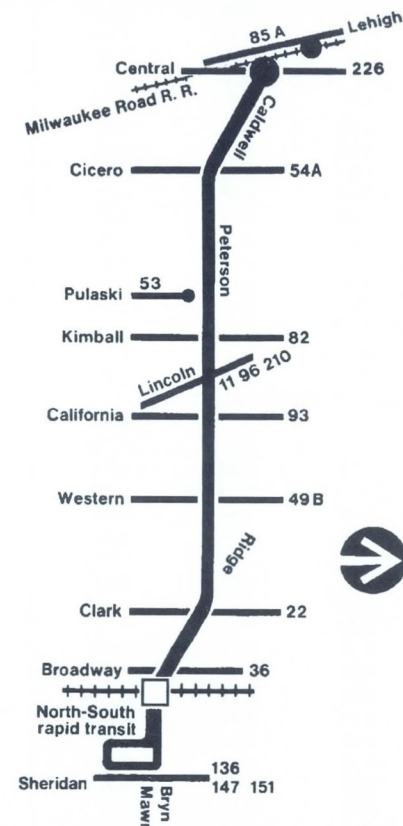

Westbound

Leave Bryn Mawr "L" station	Western	Peterson Kimball	Arrive Caldwell Central
6:25a	6:32a	6:36a	6:44a
6:50	6:57	7:01	7:09
7:15	7:22	7:26	7:34
7:40	7:47	7:51	7:59
8:05	8:12	8:16	8:24
8:30	8:37	8:41	8:49
8:55	9:02	9:06	9:14
9:20	9:27	9:31	9:39
9:45	9:52	9:56	10:04
10:05	10:12	10:16	10:24
10:25	10:32	10:36	10:45
10:45	10:52	10:56	11:06
11:00	11:07	11:11	11:21
then every 15 minutes at			
:00	:07	:11	:21
:15	:22	:26	:36
:30	:37	:41	:51
:45	:52	:56	:06
until			
5:00p	5:07p	5:11p	5:21p
5:20	5:27	5:31	5:41
5:40	5:47	5:51	6:01
6:00	6:07	6:11	6:21
6:20	6:27	6:31	6:41
6:40	6:47	6:51	7:01
7:00	7:07	7:11	7:21
7:30	7:37	7:41	7:51
8:00	8:07	8:11	8:21
8:30	8:37	8:41	8:51
9:00	9:07	9:11	9:21
9:30	9:37	9:41	9:51
10:00	10:06	10:10	10:19
10:30	10:36	10:40	10:49
11:00	11:06	11:10	11:19
11:30	11:36	11:40	11:49
12:00m	12:06a	12:10a	12:19a
12:30a	12:36	12:40	12:49

am light face
pm dark face

Arrival and departure times may vary due to weather and traffic conditions

Para obtener mayor informacion, en Espanol, llame al Centro de informacion al 312-836-7000. En los suburbios llame sin recargo al 800-972-7000.

CTA operating costs are funded in part through the Regional Transportation Authority, by the federal and state governments, and the City of Chicago and County of Cook.

Effective March 18, 1990

84 Peterson

For more information call the RTA Travel Information Center in Chicago 836-7000
suburbs 1-(800)-972-7000 toll-free

Open every day of the year from 5AM until 1AM next day

Savings

CTA Pass Program
664-7200, Ext. 3399