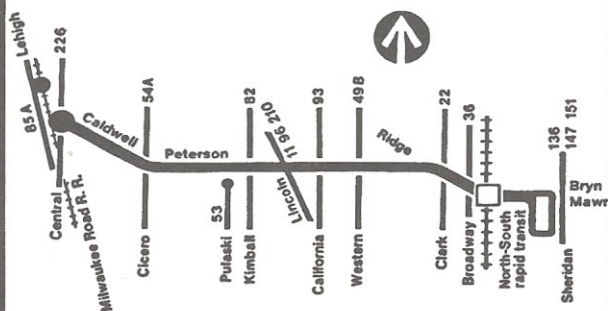

Effective December 06, 1992

84 Peterson

For more information call the RTA
Travel Information Center in Chicago
312- 836 -7000
suburbs 1- (800)-972-7000 toll-free

Open every day of the year from 5AM until 1AM next day.

Monday thru Friday

Eastbound

Leave Caldwell Central	Peterson Kimball	Western	Arrive Bryn Mawr "L"
5:08a	5:16a	5:22a	5:30a
5:28	5:36	5:42	5:50
5:43	5:51	5:57	6:05
5:57	6:05	6:11	6:19
6:10	6:18	6:24	6:32
6:23	6:31	6:37	6:47
6:35	6:43	6:49	7:00
6:45	6:53	6:59	7:12
6:55	7:03	7:10	7:23
7:04	7:12	7:19	7:33
7:13	7:21	7:28	7:43
7:22	7:31	7:38	7:53
7:32	7:41	7:48	8:04
7:43	7:53	8:00	8:16
7:55	8:05	8:12	8:28
8:09	8:19	8:26	8:42
8:24	8:34	8:40	8:56
8:39	8:49	8:55	9:10
8:54	9:03	9:09	9:24
9:09	9:18	9:24	9:38
9:24	9:33	9:39	9:52
then every 15 minutes			
:24	:33	:39	:52
:39	:48	:54	:07
:54	:03	:09	:22
:09	:18	:24	:37
until			
12:24p	12:33p	12:39p	12:52p
12:38	12:47	12:53	1:07
12:52	1:01	1:08	1:22
1:06	1:15	1:22	1:37
1:20	1:30	1:37	1:52
1:34	1:45	1:52	2:07
1:48	1:59	2:06	2:21
2:02	2:13	2:20	2:35
2:16	2:27	2:34	2:49
2:28	2:39	2:46	3:01
2:40	2:51	2:58	3:13
2:52	3:03	3:10	3:25
3:04	3:15	3:22	3:37
3:16	3:27	3:34	3:49
3:27	3:38	3:45	4:01
3:38	3:49	3:56	4:13
3:49	4:00	4:07	4:25
4:00	4:11	4:19	4:37
4:11	4:22	4:30	4:49
4:23	4:34	4:42	5:01
4:35	4:46	4:54	5:13
4:47	4:58	5:06	5:25
5:00	5:11	5:19	5:36
5:15	5:26	5:33	5:50
5:30	5:41	5:48	6:03
5:45	5:56	6:02	6:17
6:00	6:10	6:16	6:30
6:15	6:25	6:30	6:44
6:30	6:39	6:44	6:57
6:50	6:59	7:04	7:17
7:10	7:19	7:24	7:37
7:30	7:39	7:44	7:57
8:00	8:09	8:14	8:27
8:30	8:39	8:44	8:57
9:00	9:09	9:14	9:27
9:30	9:39	9:44	9:57