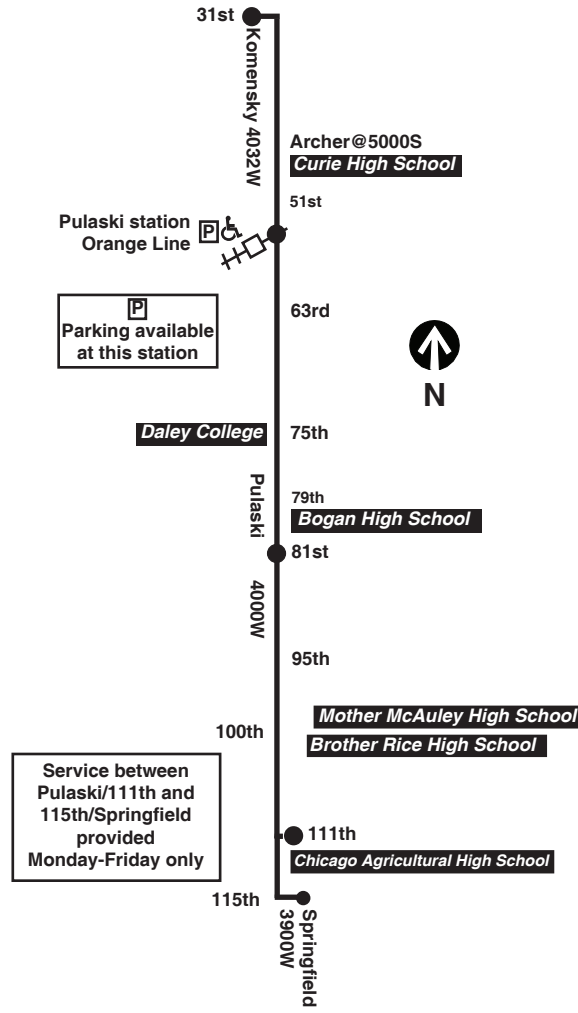

CTA Bike & Ride

Bicycle racks are available on the front exteriors of CTA buses. Bicycles can be placed on bicycle racks during normal hours of operation for each route. Racks accommodate two (2) bicycles at a time. Bicycles are also permitted on CTA trains during certain hours.

Please Stand Up &

for Seniors and People with Disabilities

Federal law requires priority seating be designated for seniors and people with disabilities.

The schedules and other information in this timetable are subject to change. CTA does not assume responsibility for errors in timetables, nor for inconvenience or damage resulting from delayed trains or buses due to weather, traffic conditions, etc.

Supplementary service may be provided over portions of this route in addition to the trips shown. Please check destination signs and announcements when boarding buses.

CTA operating costs are funded in part through the Regional Transportation Authority, by the federal and state governments, and the City of Chicago and County of Cook.

For more Information call the RTA Travel Information Center in Chicago: 312-836-7000. Open 5 a.m. until 1 a.m. every day.

Para obtener mayor información, en Español, llame al Centro de Información: 312-836-7000.

Chicago Transit Authority

53A
South Pulaski
Effective December 18, 2016

Additional service may be provided on school days, September through June

Monday thru Friday

Northbound

Leave 115th/ Springfield	Leave 111th/ Pulaski	95th/ Pulaski	79th/ Pulaski	63rd/ Pulaski	Orange Line Station	Arrive 31st/ Komensky
-----	-----	3:42E	3:44am	3:52am	4:00am	-----
3:45am	3:48am	3:55	4:03	4:11	4:19	4:31am
4:08	4:11	4:18	4:26	4:34	4:42	4:54
4:30	4:33	4:40	4:48	4:56	5:04	5:16
4:50	4:53	5:00	5:08	5:16	5:24	5:36
5:05	5:08	5:15	5:24	5:33	5:41	5:55
5:19	5:22	5:29	5:38	5:48	5:56	6:10
5:31	5:34	5:41	5:50	6:00	6:08	6:22
5:41	5:44	5:51	6:00	6:10	6:18	6:32
5:50	5:53	6:00	6:09	6:19	6:27	6:41
5:58	6:01	6:08	6:17	6:27	6:36	6:50
6:05	6:08	6:16	6:25	6:35	6:43	6:58

then every 5 to 9 minutes until

7:38	7:42	7:49	7:59	8:10	8:19	8:34
7:48	7:52	7:59	8:09	8:20	8:29	8:44
7:59	8:03	8:10	8:20	8:31	8:40	8:55
8:11	8:15	8:22	8:32	8:42	8:51	9:06
8:25	8:29	8:36	8:45	8:56	9:04	9:19

then every 15 to 17 minutes until

11:39	11:42	11:50	11:59	12:10pm	12:19pm	12:34pm
11:53	11:56	12:04pm	12:13pm	12:24	12:33	12:48
12:06pm	12:09pm	12:17	12:26	12:37	12:46	1:01
12:19	12:22	12:30	12:39	12:50	12:59	1:14
12:32	12:35	12:43	12:52	1:03	1:12	1:27
12:45	12:48	12:56	1:05	1:16	1:25	1:40
12:55	12:59	1:06	1:15	1:26	1:36	1:51
1:04	1:08	1:16	1:25	1:35	1:45	2:01
1:12	1:16	1:24	1:33	1:43	1:53	2:10
1:20	1:24	1:32	1:41	1:51	2:01	2:18

then every 7 to 8 minutes until

5:31	5:48	6:02	6:13	6:23	6:29	6:31
5:39	5:56	6:10	6:21	6:30	6:36	6:39
5:48	6:05	6:19	6:30	6:39	6:45	6:47
5:58	6:14	6:28	6:39	6:48	6:54	6:57
6:08	6:24	6:38	6:49	6:58	7:04	7:07
6:19	6:35	6:49	7:00	7:09	7:15	7:17
6:31	6:46	6:59	7:09	7:18	7:24	7:27
6:44	6:59	7:10	7:20	7:29	7:35	7:37
6:58	7:12	7:22	7:32	7:41	7:47	7:49
7:14	7:27	7:37	7:46	7:55	8:00	8:02
7:32	7:45	7:55	8:04	8:13	8:18	8:20
7:50	8:03	8:13	8:22	8:31	8:36	8:38
8:08	8:21	8:31	8:40	8:49	8:54	8:56
8:26	8:39	8:49	8:58	9:07	9:12	9:14
8:44	8:56	9:06	9:14	9:23	9:29	9:31
9:03	9:15	9:25	9:33	9:42	9:48	9:50
9:22	9:34	9:44	9:52	10:01	10:07	10:09
9:41	9:53	10:03	10:11	10:20	10:26	10:28
10:01	10:13	10:22	10:30	10:39	10:44	10:46
10:21	10:33	10:42	10:50	10:59	11:04	11:06
10:42	10:54	11:03	11:11	11:20	11:25	11:27
11:03	11:15	11:23	11:31	11:40	11:45	11:47
11:26	11:38	11:46	11:54	12:03am	12:08am	12:10am
11:50	12:02am	12:10am	12:18am	12:27	12:32	12:34
12:15am	12:27	12:35	12:43	12:52	12:57	12:59

E - Trip begins/ends at 81st at time shown

53A South Pulaski

Southbound

Leave 31st/ Komensky	Orange Line Station	63rd/ Pulaski	79th/ Pulaski	95th/ Pulaski	Arrive 111th/ Pulaski	Arrive 115th/ Springfield
-----	-----	-----	4:05am	4:12am	4:18am	4:20am
-----	4:10am	4:17am	4:25	4:33	4:39	4:41
-----	-----	-----	4:46	4:53	4:59	5:01
4:39am	4:51	4:58	5:06	5:14	5:20	5:22
5:01	5:13	5:20	5:28	5:36	5:42	5:44
5:23	5:35	5:42	5:50	5:58	6:04	6:06
5:45	5:57	6:04	6:12	6:20	6:26	6:28
6:03	6:15	6:24	6:32	6:40	6:47	6:49
6:18	6:30	6:39	6:48	6:56	7:03	7:05
6:30	6:42	6:51	7:00	7:08	7:15	7:17
6:40	6:53	7:02	7:11	7:20	7:27	7:29
6:49	7:02	7:11	7:20	7:29	7:36	7:38
6:58	7:11	7:20	7:29	7:38	7:45	7:47
7:07	7:20	7:29	7:38	7:47	7:54	7:56
7:15	7:28	7:37	7:46	7:55	8:02	8:04