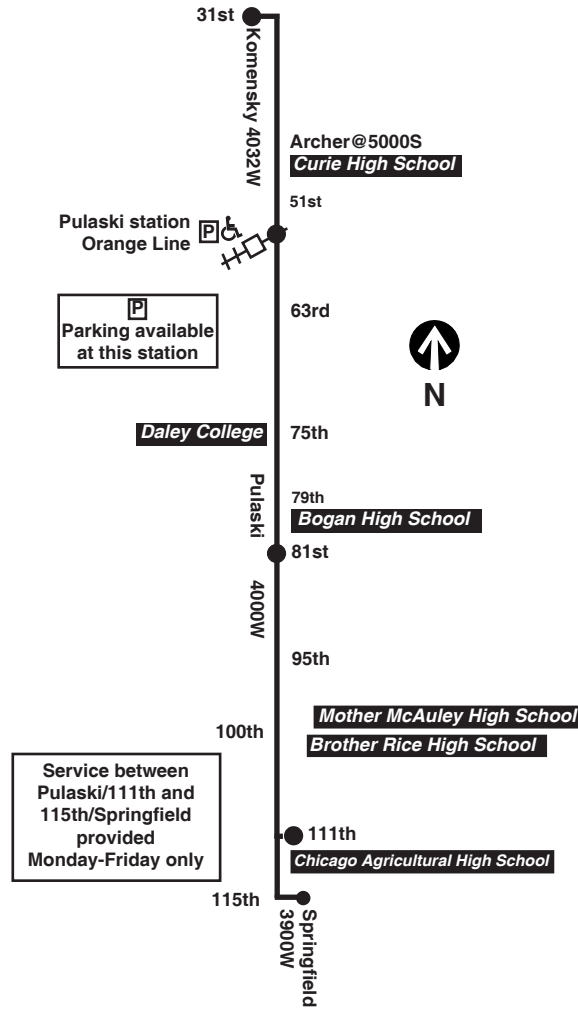

Chicago Transit Authority

53A 

South Pulaski
Effective September 6, 2020

Additional service may be provided on school days, September through June

Monday thru Friday

Northbound

Leave 115th/ Springfield	Pulaski/ 95th	Pulaski/ 81st	Pulaski/ 79th	Pulaski/ 63rd	Orange Line Station	Arrive 31st/ Komensky
-----	-----	3:42am	3:44am	3:52am	4:00am	-----
3:45am	3:55am	4:01	4:03	4:11	4:19	4:31am
4:07	4:17	4:23	4:25	4:33	4:41	4:53
4:29	4:39	4:45	4:47	4:55	5:03	5:15
4:50	5:00	5:06	5:08	5:16	5:24	5:36
5:05	5:15	5:22	5:24	5:33	5:41	5:55
5:19	5:29	5:36	5:38	5:48	5:56	6:10
5:29	5:40	5:46	5:48	5:58	6:06	6:20
5:40	5:50	5:57	5:59	6:09	6:17	6:31
5:50	6:00	6:07	6:09	6:19	6:27	6:41
6:00	6:10	6:17	6:19	6:29	6:38	6:52
6:09	6:20	6:27	6:29	6:39	6:48	7:03
6:17	6:28	6:36	6:38	6:48	6:57	7:12
6:25	6:36	6:44	6:46	6:56	7:05	7:20
6:34	6:45	6:52	6:54	7:04	7:13	7:29
6:42	6:53	7:01	7:03	7:13	7:22	7:37
6:51	7:02	7:09	7:11	7:21	7:30	7:46
7:00	7:11	7:18	7:20	7:30	7:39	7:55

53A South Pulaski

Southbound

Leave 31st/ Komensky	Orange Line Station	Pulaski/ 63rd	Pulaski/ 79th	Pulaski/ 81st	Arrive 31st/ Pulaski/95th	Arrive 115th/ Springfield
-----	-----	4:17am	4:05am	4:06am	4:12am	4:20am
-----	-----	4:46	4:46	4:47	4:53	5:01
4:39am	4:51	4:58	5:06	5:07	5:14	5:22
5:01	5:13	5:20	5:28	5:29	5:36	5:44
5:23	5:35	5:42	5:50	5:51	5:58	6:06
5:45	5:57	6:04	6:12	6:13	6:20	6:28
6:03	6:15	6:24	6:32	6:33	6:40	6:49
6:18	6:30	6:39	6:48	6:49	6:56	7:05
6:30	6:42	6:51	7:00	7:01	7:08	7:17
6:41	6:54	7:03	7:12	7:13	7:21	7:30
6:51	7:04	7:14	7:23	7:24	7:31	7:41
7:02	7:15	7:24	7:33	7:34	7:42	7:51
7:12	7:25	7:34	7:43	7:44	7:52	8:01
7:21	7:34	7:43	7:52	7:53	8:01	8:10
7:29	7:42	7:51	8:00	8:01	8:09	8:18
7:37	7:50	8:00	8:09	8:10	8:17	8:27
7:46	7:59	8:08	8:17	8:18	8:26	8:35