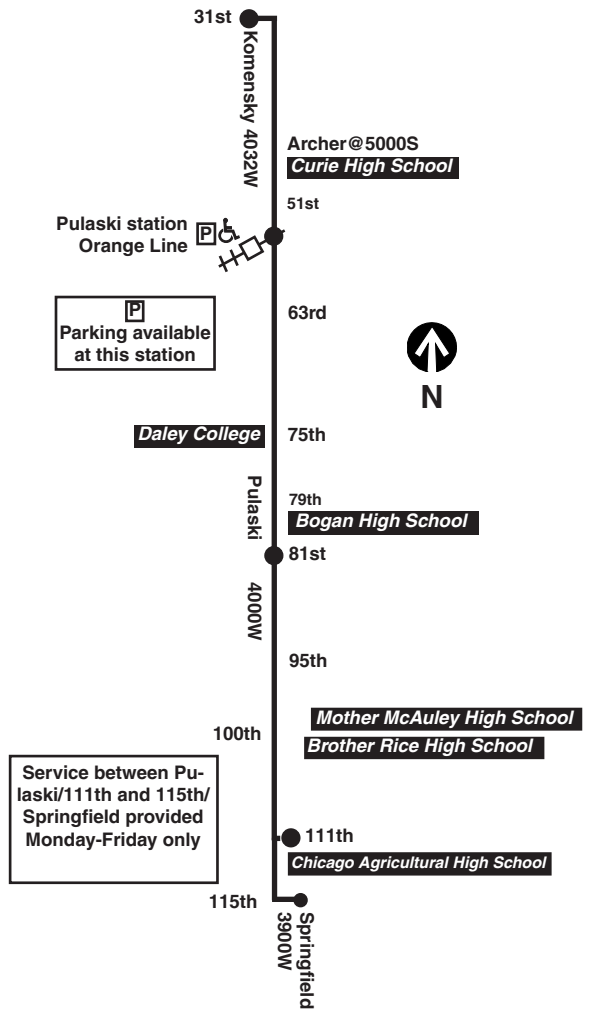

Federal law requires priority seating be designated for seniors and people with disabilities. **Please stand up** and yield these seats when needed for qualifying riders or when asked.

Schedules and other info in this timetable are subject to change. CTA does not assume responsibility for errors in timetables nor for inconvenience or damage resulting from delays.

Pay close attention to destination signs and announcements when boarding: added service may sometimes be provided over portions of this or any bus route and some trips can end before the furthest terminal on a line depending on service needs or time of day.

Bicycle racks are installed on the front of all CTA buses and are allowed on CTA trains during certain hours. See our [Bike & Ride brochure](#) or webpage for help on how to use racks and more.

Know before you go: Get alerts from us by text or e-mail about planned service changes every week or instant alerts for unplanned reroutes and disruptions. Sign up for CTA Updates today at transitchicago.com/updates.

For more travel information, use the Ventra app or call the RTA Travel Information Center at 312-836-7000. *Para obtener mayor información, en Español, llame al Centro de Información a 312-836-7000.*

Chicago Transit Authority

53A South Pulaski

Effective Aug. 25, 2024

All CTA buses are accessible

transitchicago.com/bus/53A

Monday thru Friday

#53A South Pulaski

Northbound

LV 115th/ Springfield	Pulaski/ 95th	Pulaski/ 81st	Pulaski/ 79th	Pulaski/ 63rd	Pulaski Orange Line stn	AR 31st/ Komensky
-----	-----	3:42a	3:44a	3:52a	4:00a	-----
3:45a	3:55a	4:01	4:03	4:11	4:19	4:31a
4:07	4:17	4:23	4:25	4:33	4:41	4:53
4:29	4:39	4:45	4:47	4:55	5:03	5:15
4:50	5:00	5:06	5:08	5:16	5:24	5:36
5:05	5:15	5:22	5:24	5:33	5:41	5:55
5:19	5:29	5:36	5:38	5:48	5:56	6:10
5:29	5:40	5:46	5:48	5:58	6:06	6:20
5:40	5:50	5:57	5:59	6:09	6:17	6:31
5:50	6:00	6:07	6:09	6:19	6:27	6:41
5:57	6:07	6:14	6:16	6:26	6:35	6:49
6:04	6:15	6:22	6:24	6:34	6:42	6:57
-----	-----	6:22	6:29	6:31	6:41	-----
6:15	6:26	6:34	6:36	6:46	6:55	7:10
-----	-----	6:32	6:40	6:42	6:52	7:01
6:26	6:37	6:44	6:46	6:56	7:05	7:21
-----	-----	6:43	6:51	6:53	7:03	-----
6:37	6:48	6:55	6:57	7:07	7:16	7:32
-----	-----	6:55	7:02	7:04	7:14	-----
6:49	7:00	7:07	7:09	7:19	7:28	7:44
-----	-----	7:07	7:14	7:16	7:26	-----
7:01	7:12	7:20	7:22	7:33	7:42	7:57
-----	-----	7:28	7:30	7:40	7:49	-----
7:14	7:25	7:33	7:35	7:46	7:55	8:10
-----	-----	7:41	7:43	7:53	8:02	-----
7:27	7:38	7:46	7:48	7:59	8:08	8:23
-----	-----	7:54	7:56	8:06	8:15	-----
7:40	7:52	8:00	8:02	8:12	8:21	8:37
7:49	8:00	8:08	8:10	8:21	8:30	8:45
7:59	8:10	8:18	8:20	8:31	8:40	8:55
8:11	8:22	8:30	8:32	8:42	8:51	9:06
8:25	8:36	8:43	8:45	8:56	9:04	9:19
8:40	8:51	8:58	9:00	9:10	9:18	9:33
8:56	9:07	9:14	9:16	9:26	9:34	9:49
9:12	9:22	9:29	9:31	9:41	9:49	10:03
9:28	9:38	9:45	9:47	9:57	10:05	10:19
9:44	9:54	10:01	10:03	10:13	10:21	10:35
10:01	10:11	10:18	10:20	10:30	10:38	10:52
10:18	10:28	10:35	10:37	10:47	10:55	11:09
10:35	10:45	10:52	10:54	11:04	11:12	11:26
10:52	11:02	11:09	11:11	11:21	11:29	11:43
11:08	11:19	11:26	11:28	11:39	11:48	12:03p
11:24	11:35	11:42	11:44	11:55	12:04p	12:19
11:39	11:50	11:57	11:59	12:10p	12:19	12:34
then every 7 to 14 minutes until						
3:22p	3:34p	3:42p	3:49p	4:01	4:12	4:31
-----	-----	3:52	3:54	4:06	4:17	-----
3:33	3:45	3:53	3:55	4:07	4:18	4:37
-----	-----	4:02	4:04	4:15	4:27	-----
3:42	3:55	4:03	4:05	4:16	4:28	4:46
-----	-----	4:13	4:15	4:27	4:38	-----
3:54	4:06	4:14	4:16	4:27	4:38	4:56
-----	-----	4:26	4:28	4:39	4:49	-----
4:07	4:19	4:27	4:29	4:40	4:50	5:08
-----	-----	4:40	4:42	4:53	5:03	-----
4:21	4:33	4:41	4:43	4:54	5:04	5:21
-----	-----	4:57	4:59	5:10	5:20	-----
4:38	4:50	4:58	5:00	5:11	5:21	5:38
4:48	5:00	5:08	5:10	5:21	5:31	5:48
4:59	5:11	5:19	5:21	5:32	5:42	5:59
5:11	5:23	5:31	5:33	5:43	5:53	6:10
5:24	5:36	5:43	5:45	5:56	6:05	6:22
5:39	5:51	5:58	6:00	6:10	6:19	6:35
5:54	6:06	6:13	6:15	6:25	6:34	6:49
6:10	6:22	6:29	6:31	6:41	6:50	7:05
then every 17 to 25 minutes until						
10:35	10:44	10:50	10:52	10:59	11:06	11:18
11:00	11:09	11:15	11:17	11:24	11:31	11:43
11:25	11:34	11:40	11:42	11:49	11:56	12:08a

Southbound