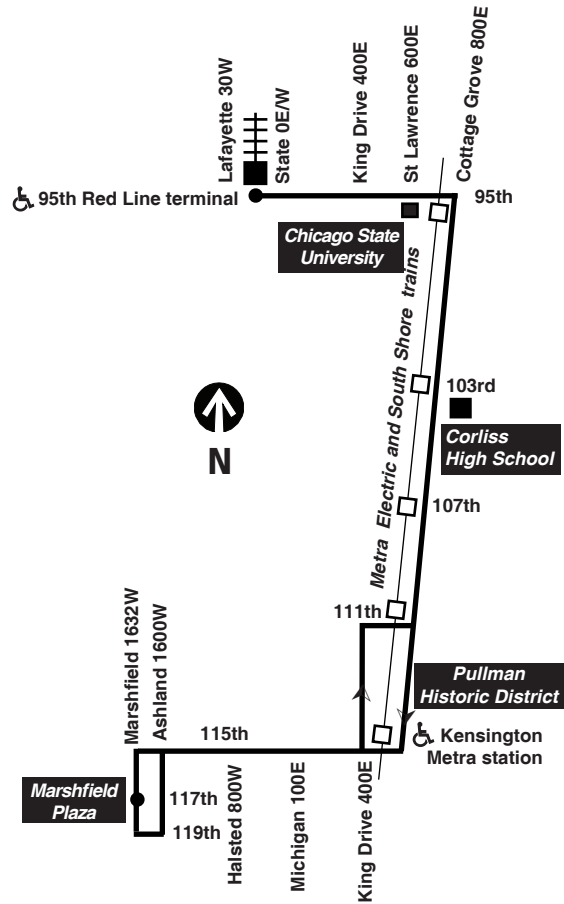

Chicago Transit Authority

115 

Pullman/115th

Effective September 3, 2017

Monday thru Friday

115 Pullman/115th

Northbound

Leave Marshfield/ 117th	115th/ Halsted	Cottage Grove/ 103rd	95th/ Cottage Grove	Arrive 95th Red Line
4:25am	4:31am	4:43am	4:48am	4:52am
4:45	4:51	5:03	5:08	5:12
5:05	5:11	5:23	5:28	5:32
5:22	5:28	5:40	5:45	5:49
5:37	5:44	5:57	6:02	6:08
5:52	5:59	6:12	6:17	6:23
6:07	6:14	6:27	6:32	6:38
6:21	6:28	6:41	6:46	6:52
6:32	6:39	6:52	6:57	7:03
6:43	6:51	7:05	7:11	7:17
6:54	7:02	7:16	7:22	7:28
7:05	7:13	7:27	7:33	7:39
7:17	7:25	7:39	7:45	7:51
7:29	7:37	7:51	7:57	8:03
7:40	7:48	8:03	8:09	8:15
7:52	8:00	8:15	8:21	8:27
8:04	8:12	8:27	8:33	8:39
8:16	8:24	8:39	8:45	8:51
8:28	8:36	8:51	8:57	9:03
8:42	8:50	9:05	9:11	9:17
8:57	9:05	9:20	9:26	9:32
9:12	9:20	9:35	9:41	9:47
9:27	9:35	9:50	9:56	10:02
9:42	9:50	10:04	10:10	10:16
9:57	10:05	10:19	10:25	10:31
10:12	10:20	10:34	10:40	10:46
10:27	10:35	10:49	10:55	11:01
10:42	10:50	11:04	11:10	11:16
10:58	11:06	11:20	11:26	11:32
11:14	11:22	11:36	11:41	11:47

then every 15 minutes from 117th/Marshfield until

12:59pm	1:07pm	1:21pm	1:26pm	1:32pm
1:14	1:22	1:36	1:41	1:47
1:29	1:37	1:51	1:56	2:02
1:44	1:52	2:07	2:12	2:18
1:59	2:07	2:22	2:27	2:33
2:14	2:22	2:37	2:42	2:48
2:29	2:37	2:52	2:57	3:03
2:44	2:52	3:07	3:12	3:18
2:58	3:06	3:21	3:26	3:32
3:11	3:20	3:36	3:41	3:48
3:25	3:34	3:50	3:55	4:02
3:40	3:49	4:05	4:10	4:17
3:55	4:04	4:20	4:25	4:32
4:10	4:19	4:35	4:40	4:47
4:25	4:34	4:50	4:55	5:02
4:40	4:49	5:03	5:08	5:14
4:55	5:04	5:18	5:23	5:29
5:10	5:19	5:33	5:38	5:44
5:26	5:35	5:49	5:54	6:00
5:41	5:50	6:04	6:09	6:15
5:57	6:06	6:20	6:25	6:31
6:12	6:20	6:34	6:39	6:45
6:28	6:36	6:50	6:55	7:01
6:44	6:52	7:06	7:11	7:17
7:04	7:12	7:26	7:31	7:37
7:24	7:32	7:46	7:51	7:57
7:44	7:52	8:05	8:10	8:16
8:04	8:12	8:25	8:30	8:36
8:24	8:32	8:45	8:50	8:56
8:44	8:52	9:05	9:10	9:16
9:04	9:11	9:24	9:29	9:35
9:26	9:33	9:46	9:51	9:57
9:48	9:55	10:08	10:13	10:19
10:10	10:17	10:28	10:33	10:38
10:32	10:39	10:50	10:55	11:00