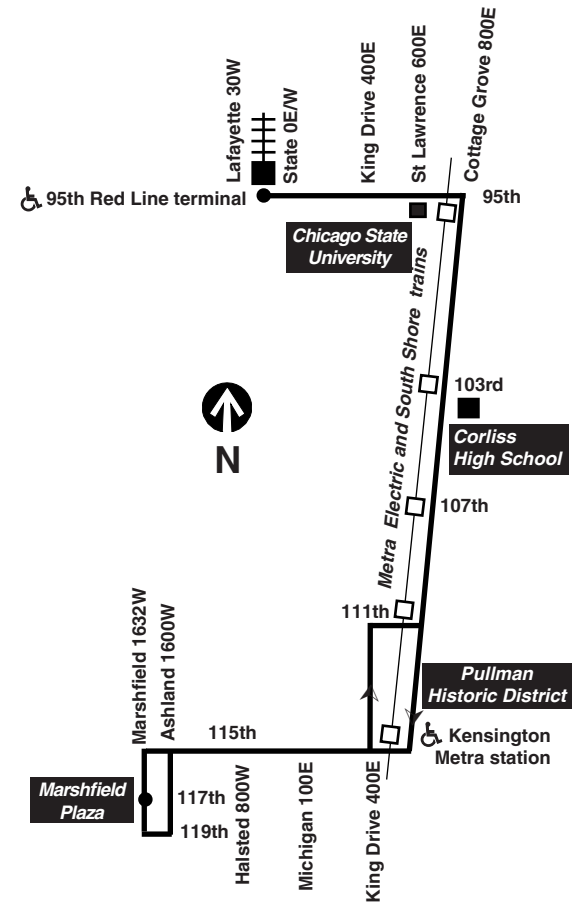

Federal law requires priority seating be designated for seniors and people with disabilities. **Please stand up** and yield these seats when needed for qualifying riders or when asked.

Schedules and other info in this timetable are subject to change. CTA does not assume responsibility for errors in timetables nor for inconvenience or damage resulting from delays.

Pay close attention to destination signs and announcements when boarding: added service may sometimes be provided over portions of this or any bus route and some trips can end before the furthest terminal on a line depending on service needs or time of day.

Bicycle racks are installed on the front of all CTA buses and are allowed on CTA trains during certain hours. See our Bike & Ride brochure or webpage for help on how to use racks and more.

Know before you go: Get alerts from us by text or e-mail about planned service changes every week or instant alerts for unplanned reroutes and disruptions. Sign up for CTA Updates today at transitchicago.com/updates.

For more travel information, use the Ventra app or call the RTA Travel Information Center at 312-836-7000. *Para obtener mayor información, en Español, llame al Centro de Información a 312-836-7000.*

Chicago Transit Authority

115 Pullman/115th

Effective Dec. 22, 2024

All CTA buses are accessible

transitchicago.com/bus/115

Monday thru Friday

#115 Pullman/115th

Northbound

LV Marshfield/117th	115th/Halsted	Cottage Grove/103rd	95th/Cottage Grove	AR 95th/Dan Ryan Red Line
4:25a	4:32a	4:44a	4:47a	4:53a
4:45	4:52	5:04	5:07	5:13
5:05	5:12	5:24	5:28	5:34
5:23	5:30	5:43	5:47	5:54
5:39	5:46	6:00	6:04	6:11
5:54	6:01	6:15	6:19	6:26
6:09	6:16	6:30	6:34	6:41
6:22	6:29	6:43	6:47	6:54
6:33	6:40	6:54	6:58	7:05
6:44	6:51	7:06	7:10	7:17
6:55	7:03	7:19	7:24	7:31
7:06	7:14	7:31	7:35	7:43
7:17	7:25	7:42	7:46	7:54
7:28	7:36	7:53	7:57	8:05
7:40	7:48	8:05	8:09	8:17
7:52	8:00	8:17	8:21	8:29
8:04	8:12	8:29	8:33	8:41
8:16	8:24	8:40	8:44	8:52
8:28	8:36	8:52	8:56	9:03
8:42	8:50	9:06	9:10	9:17
8:57	9:05	9:21	9:25	9:32
9:12	9:20	9:36	9:40	9:47
9:27	9:35	9:51	9:55	10:02
9:42	9:50	10:06	10:10	10:17
9:57	10:05	10:21	10:25	10:32
10:12	10:20	10:36	10:40	10:47
10:27	10:35	10:51	10:55	11:02
10:42	10:50	11:06	11:10	11:17
10:57	11:05	11:21	11:25	11:32
11:12	11:20	11:36	11:40	11:47
11:27	11:35	11:51	11:55	12:02p
11:42	11:50	12:06p	12:10p	12:17
11:57	12:05p	12:21	12:25	12:33
12:13p	12:21	12:37	12:41	12:49
12:28	12:36	12:52	12:56	1:04
12:43	12:51	1:07	1:11	1:19
12:58	1:06	1:22	1:26	1:34
1:13	1:21	1:37	1:41	1:49
1:29	1:37	1:53	1:57	2:05
1:43	1:51	2:07	2:11	2:19
1:59	2:07	2:23	2:27	2:36
2:14	2:22	2:38	2:42	2:51
2:28	2:36	2:52	2:56	3:05
2:42	2:50	3:06	3:10	3:19
2:56	3:04	3:20	3:24	3:33
3:10	3:18	3:34	3:38	3:47
3:24	3:32	3:49	3:53	4:02
3:38	3:46	4:04	4:08	4:16
3:52	4:00	4:18	4:22	4:30
4:07	4:15	4:33	4:37	4:45
4:22	4:30	4:47	4:51	4:59
4:37	4:45	5:02	5:06	5:13
4:52	5:00	5:17	5:21	5:28
5:07	5:15	5:31	5:35	5:43
5:22	5:30	5:45	5:49	5:56
5:37	5:45	6:00	6:03	6:10
5:53	6:01	6:16	6:19	6:26
6:11	6:19	6:34	6:37	6:44
6:30	6:38	6:53	6:56	7:03
6:50	6:58	7:12	7:16	7:23
7:10	7:18	7:32	7:35	7:42
7:30	7:38	7:52	7:55	8:02
7:50	7:58	8:12	8:15	8:22
8:10	8:18	8:32	8:35	8:42
8:30	8:37	8:51	8:54	9:01
8:50	8:57	9:11	9:14	9:21
9:10	9:17	9:31	9:34	9:41
9:30	9:37	9:51	9:54	10:01
9:50	9:57	10:10	10:13	10:19
10:10	10:17	10:30	10:33	10:39
10:35	10:42	10:55	10:58	11:04

Southbound