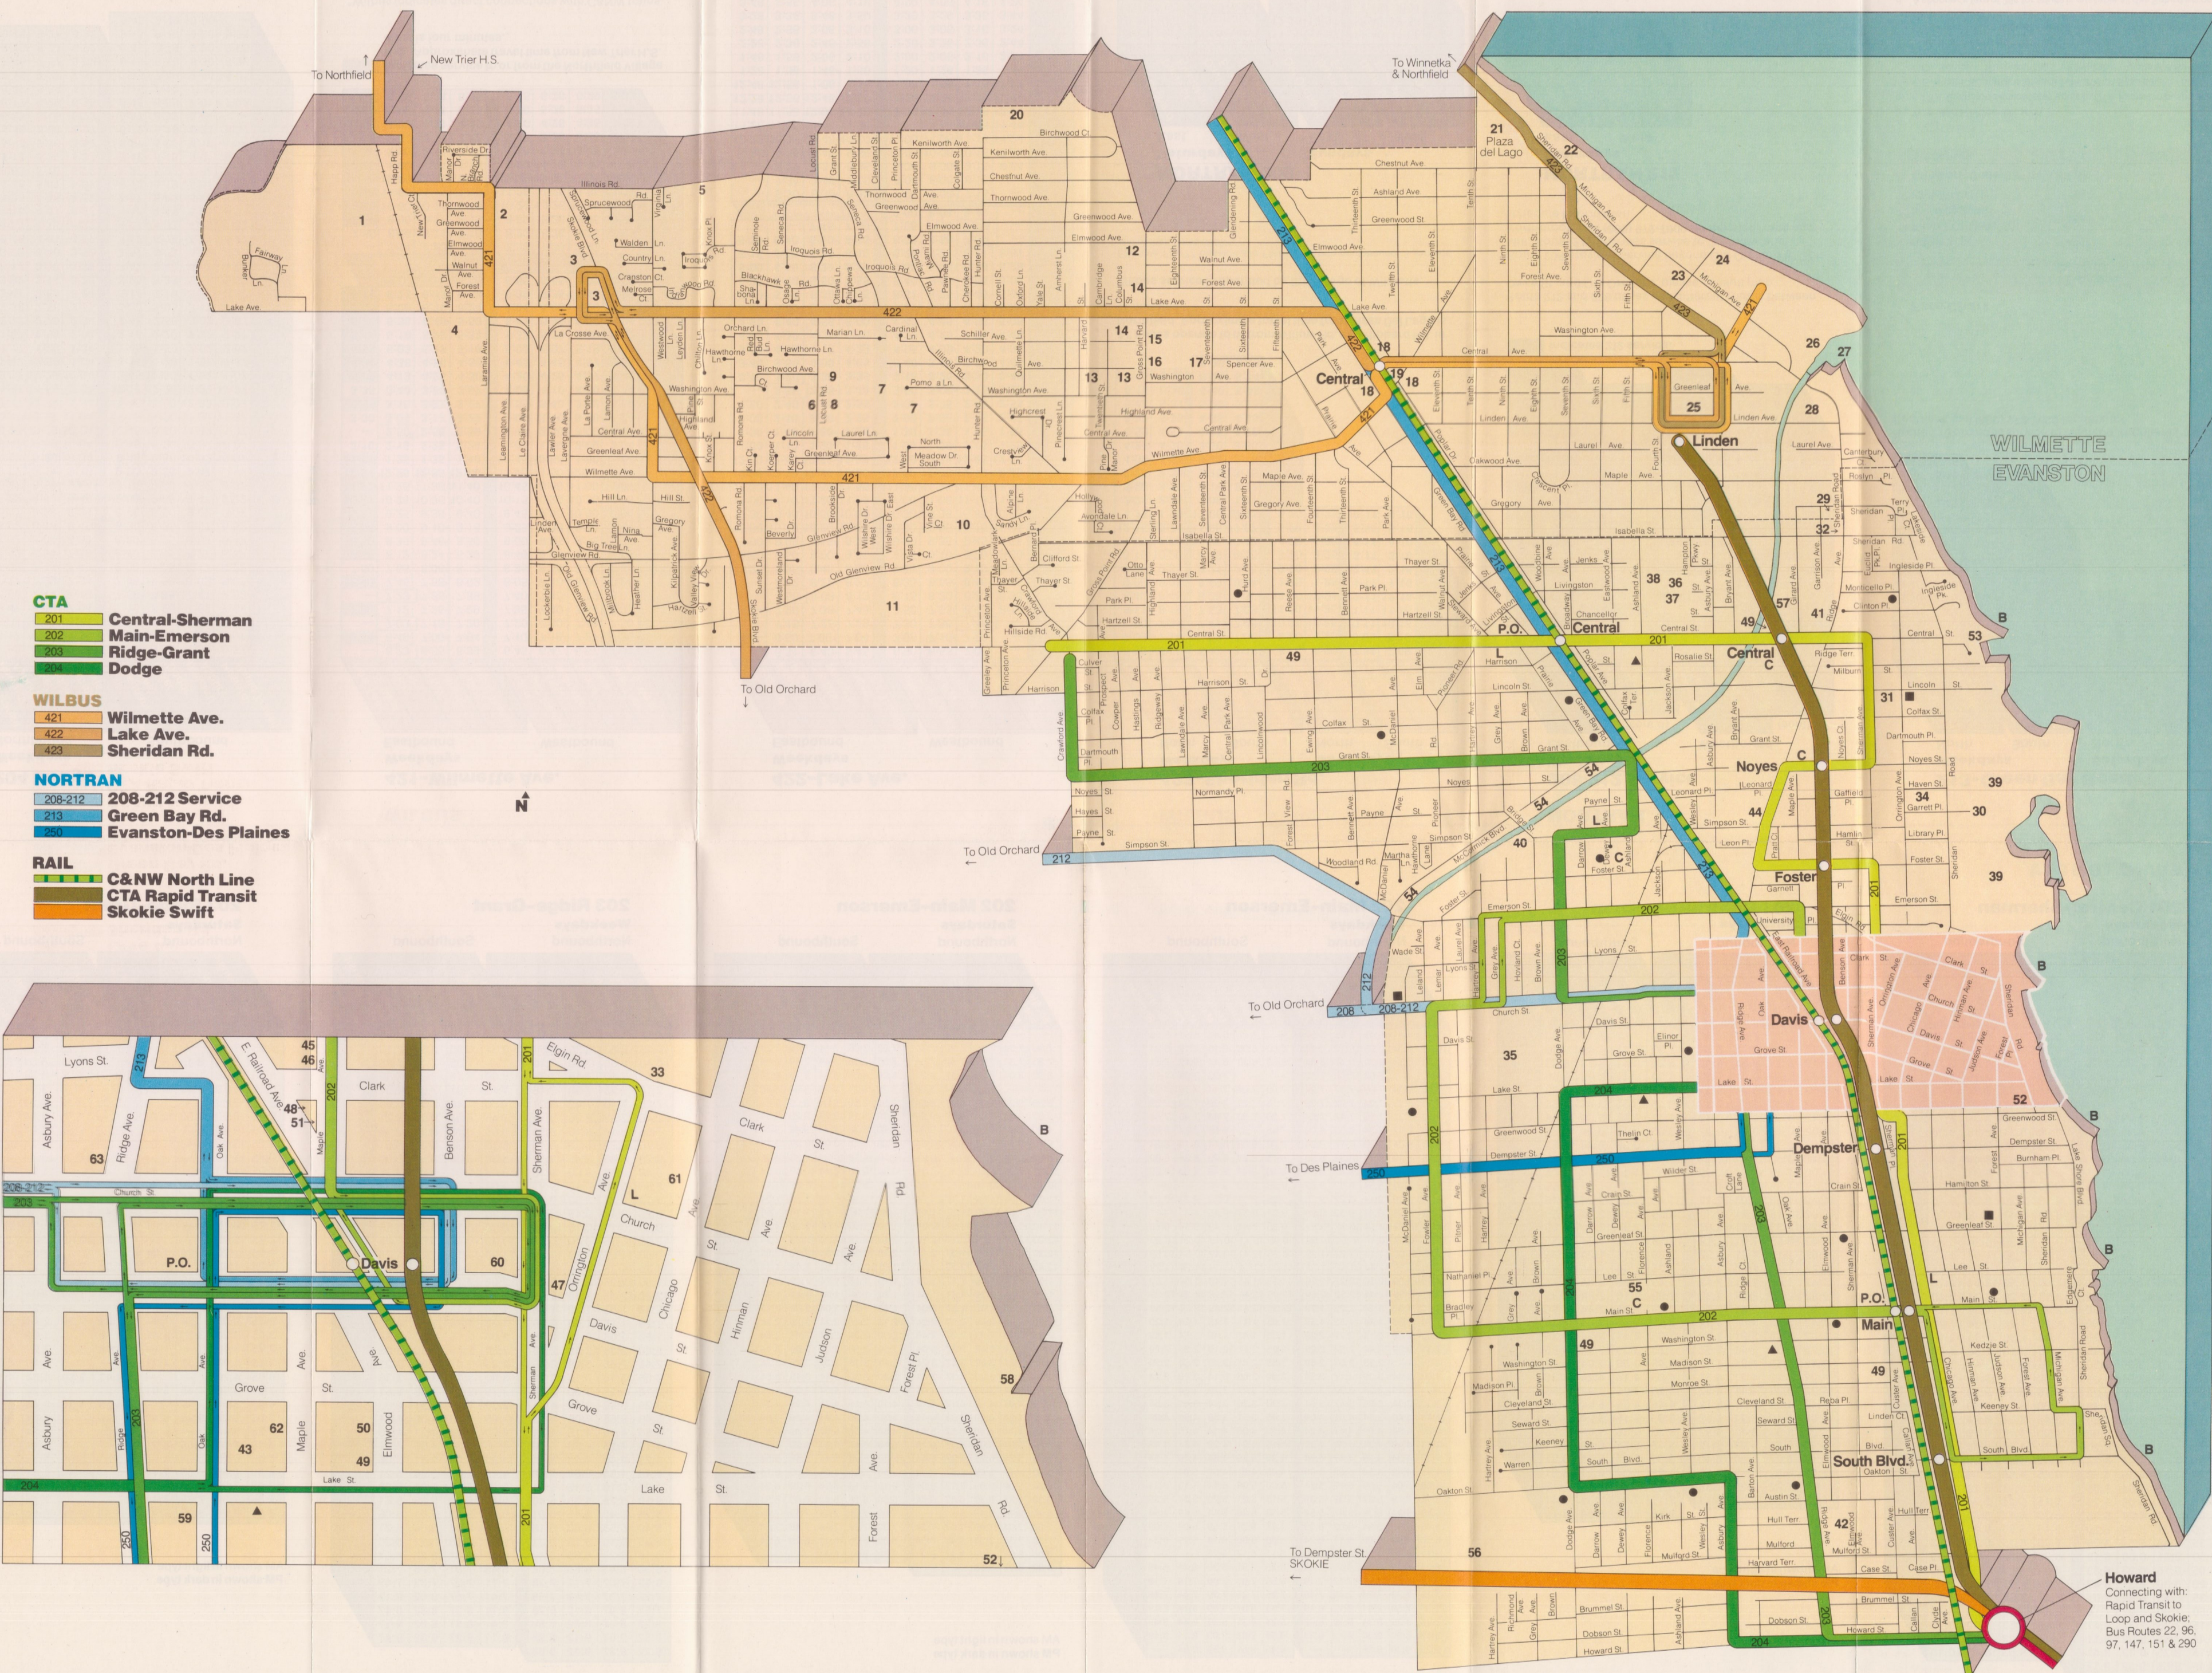

The Evanston-Wilmette Service Guide is designed to make your travels a bit simpler. You will find all you need to know to get just about anywhere in the Evanston-Wilmette area on RTA services. The guide provides a map and schedules for all Evanston-CTA, Wilbus and Nortran services operating in the two communities. We have even included a detailed list of points of interest for your convenience.

After a look at this guide you may find that traveling around in Evanston and Wilmette is a lot easier and more economical than you thought. This year it is more of a bargain than ever before because of the new RTA Universal Transfer. With it you can transfer to any other RTA bus or rapid transit train in the six county Chicago area without paying additional full fares (though there may be some services which do charge a small additional surcharge such as on CTA service to Chicago).

Bus and Rail service in the Evanston-Wilmette area is made possible through grants provided by the RTA, the City of Evanston and the Village of Wilmette. Take advantage of the service, it is yours.

If you have any questions about travel in the area outside of Evanston, Wilmette, or are not clear about something mentioned in this brochure, please call the RTA Travel Information Center at 800-972-7000 (toll free). We are open twenty-four hours a day, seven days a week to answer your questions.