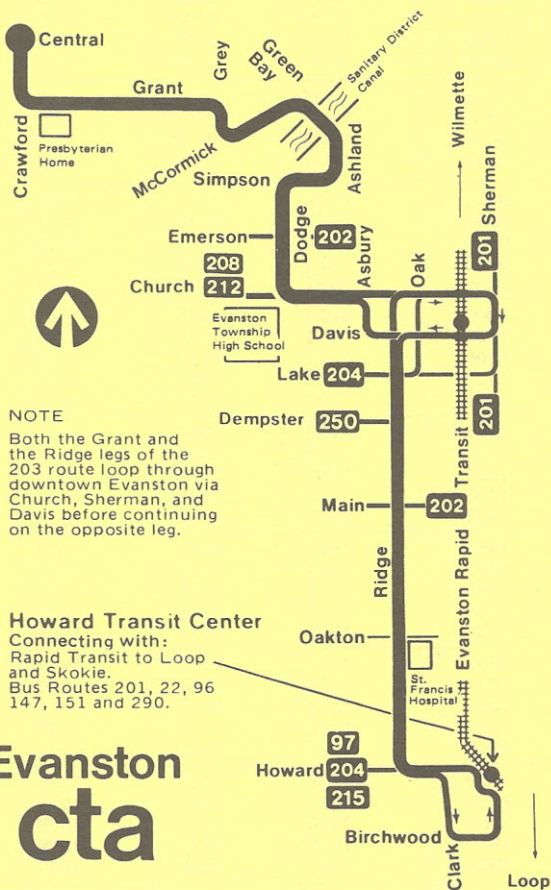

203

Ridge/Grant

Chicago Transit Authority

NOTE

Both the Grant and the Ridge legs of the 203 route loop through downtown Evanston via Church, Sherman, and Davis before continuing on the opposite leg.

Howard Transit Center
Connecting with:
Rapid Transit to Loop and Skokie.
Bus Routes 201, 22, 96, 147, 151 and 290.

Evanston cta

For more information call the RTA
24 hour Travel Information Center
in Chicago 836-7000
suburbs 800-972-7000 toll-free

For better service call during off-peak hours

Evanston cta

Monday thru Friday

Evanston Cta Service

All times shown
in 24-hour clock

24 hour time:
AM hours shown in inner ring
PM hours shown in outer ring

0001	12:01 AM	1300	1:00 PM
0100	1:00	1400	2:00
0200	2:00	1500	3:00
0300	3:00	1600	4:00
0400	4:00	1700	5:00
0500	5:00	1800	6:00
0600	6:00	1900	7:00
0700	7:00	2000	8:00
0800	8:00	2100	9:00
0900	9:00	2200	10:00
1000	10:00	2300	11:00
1100	11:00	2400	12:00 Midnight
1200	12:00 Noon		

Saturday

Southbound

Central/ Crawford	Dodge/ Church	Sherman/ Davis	Howard station
—	0659	0704	0719
0713	0729	0734	0749
—	—	0804	0819
0813	0829	0834	0849
—	—	0904	0919
0903	0919	0924	0939
—	—	0944	0959
0943	0959	1004	1019
—	—	1024	1039
1023	1039	1044	1059
—	—	1104	1119
1103	1119	1124	1139
—	—	1144	1159
1143	1159	1204	1219
—	—	1224	1239
1223	1239	1244	1259
—	—	1304	1319
1303	1319	1324	1339
—	—	1344	1359
1343	1359	1404	1419
—	—	1424	1439
1423	1439	1444	1459
—	—	1504	1519
1503	1519	1524	1539
—	—	1544	1559
1543	1559	1604	1619
—	—	1624	1639
1623	1639	1644	1659
—	—	1704	1719
1703	1719	1724	1739
—	—	1744	1759
1753	1809	1814	1829
—	—	1844	1859
1853	1909	1914	1929
—	—	1944	1959
1953	2009	2014	2029