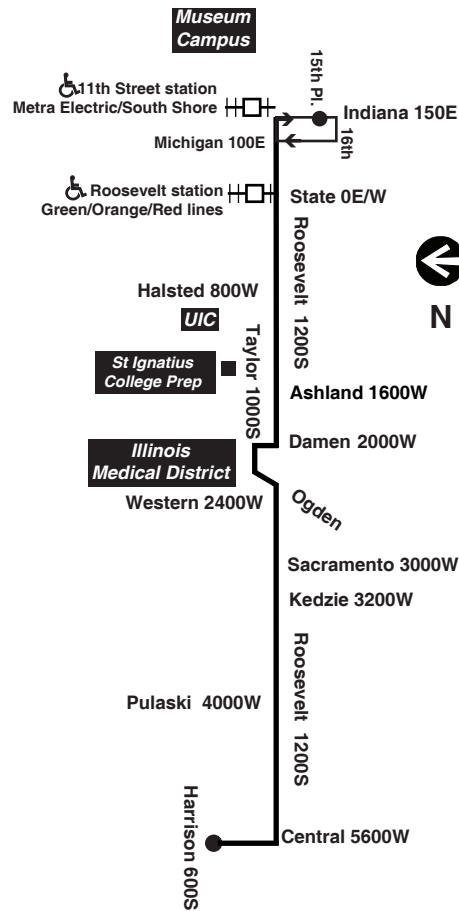

CTA Bike & Ride

Bicycle racks are available on the front exteriors of CTA buses. Bicycles can be placed on bicycle racks during normal hours of operation for each route. Racks accommodate two (2) bicycles at a time. Bicycles are also permitted on CTA trains during certain hours.

Please Stand Up &

for Seniors and People with Disabilities

Federal law requires priority seating be designated for seniors and people with disabilities.

The schedules and other information in this timetable are subject to change. CTA does not assume responsibility for errors in timetables, nor for inconvenience or damage resulting from delayed trains or buses due to weather, traffic conditions, etc.

Supplementary service may be provided over portions of this route in addition to the trips shown. Please check destination signs and announcements when boarding buses.

CTA operating costs are funded in part through the Regional Transportation Authority, by the federal and state governments, and the City of Chicago and County of Cook.

For more Information call the RTA Travel Information Center in Chicago: 312-836-7000. Open 5 a.m. until 1 a.m. every day.

Para obtener mayor información, en Español, llame al Centro de Información: 312-836-7000.

Chicago Transit Authority

12

Roosevelt

Effective June 18, 2017

Additional service may be provided on school days, September through June

Monday thru Friday

12 Roosevelt

Eastbound

Leave Central/Harrison	Roosevelt/Pulaski	Roosevelt/Kedzie	Roosevelt/Ashland	Roosevelt/Halsted	15th Pl./Indiana
3:38am	3:42am	3:42am	3:50am	3:54am	4:04am
3:58	4:02	4:10	4:14	4:24	4:24
4:10am	4:18	4:22	4:30	4:34	4:44
4:25	4:33	4:37	4:45	4:49	4:59
4:40	4:49	4:53	5:02	5:07	5:17
4:55	5:04	5:08	5:17	5:22	5:32
5:10	5:20	5:24	5:34	5:38	5:49
5:22	5:32	5:36	5:46	5:50	6:01
5:41	5:51	5:56	6:06	6:11	6:21
5:57	6:07	6:12	6:22	6:27	6:38
6:03	6:14	6:20	6:30	6:35	6:45
6:12	6:19	6:25	6:35	6:40	6:51
6:20	6:23	6:29	6:40	6:45	6:55
6:27	6:34	6:40	6:51	6:57	7:08
6:34	6:38	6:44	6:55	7:00	7:11
6:42	6:46	6:52	7:04	7:09	7:20
6:53	6:59	7:06	7:18	7:24	7:35
7:05	7:12	7:25	7:31	7:31	7:42
then every 6 to 8 minutes until					
7:56	8:10	8:19	8:33	8:40	8:52
8:05	8:19	8:28	8:42	8:48	9:00
8:14	8:28	8:37	8:51	8:57	9:09
then every 10 to 11 minutes until					
1:03pm	1:15pm	1:22pm	1:37pm	1:45pm	1:58pm
1:23	1:34	1:42	1:56	2:04	2:17
1:32	1:43	1:51	2:05	2:13	2:26
1:40	1:52	1:59	2:14	2:22	2:35
1:48	2:00	2:07	2:22	2:30	2:43
2:04	2:16	2:23	2:38	2:46	2:59
2:12	2:24	2:31	2:46	2:54	3:07
2:36	2:48	2:55	3:10	3:19	3:33
2:44	2:56	3:03	3:18	3:28	3:41
2:52	3:04	3:11	3:26	3:36	3:49
3:00	3:12	3:19	3:34	3:45	3:58
3:16	3:29	3:36	3:51	4:02	4:16
3:24	3:36	3:43	3:59	4:10	4:24
3:39	3:51	3:58	4:17	4:25	4:39
3:46	3:59	4:06	4:22	4:33	4:47
3:54	4:06	4:13	4:29	4:40	4:54
4:09	4:21	4:28	4:44	4:55	5:09
then every 7 to 12 minutes until					
6:18	6:30	6:37	6:49	6:57	7:10
6:31	6:43	6:50	7:02	7:09	7:22
6:45	6:57	7:04	7:16	7:23	7:36
7:00	7:11	7:18	7:31	7:38	7:51
7:15	7:26	7:33	7:45	7:52	8:05
7:30	7:41	7:48	8:00	8:06	8:19
7:46	7:57	8:03	8:14	8:21	8:33
8:03	8:14	8:20	8:31	8:37	8:49
8:21	8:32	8:38	8:49	8:55	9:07
then every 19 to 21 minutes until					
11:48	11:56	12:01am	12:10am	12:14am	12:25am
12:09am	12:17am	12:21	12:29	12:34	12:43
12:30	12:38	12:42	12:50	12:55	1:03
12:49	12:57	1:02	----	----	----
1:07	1:15	1:20	----	----	----

Westbound