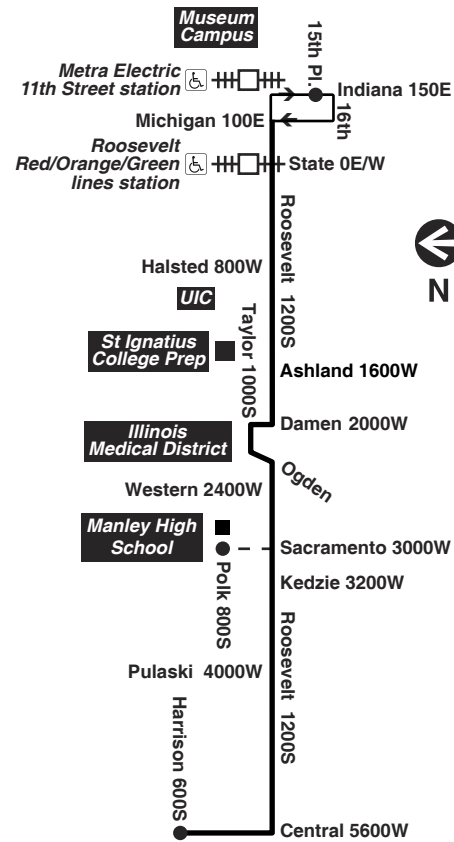

For more information call the RTA Travel Information Center in Chicago: 312-836-7000. Open 6am until 7pm, Monday thru Saturday.

Para obtener mayor información, en Español, llame al Centro de Información: 312-836-7000.

Chicago Transit Authority

12 
Roosevelt

Effective August 21, 2022

Additional service may be provided on school days, September through June

Monday thru Friday

12 Roosevelt

Eastbound

Leave Central/Harrison	Roosevelt/Pulaski	Roosevelt/Kedzie	Roosevelt/Ashland	Roosevelt/Halsted	15th Pl./Indiana
----	3:38am	3:42am	3:50am	3:54am	4:04am
----	3:58	4:02	4:10	4:14	4:24
4:10am	4:18	4:22	4:30	4:34	4:44
4:25	4:33	4:37	4:45	4:49	4:59
4:40	4:49	4:53	5:02	5:07	5:17
4:55	5:04	5:08	5:17	5:22	5:32
5:10	5:20	5:24	5:34	5:38	5:49
5:23	5:33	5:38	5:48	5:52	6:03
----	5:45	5:50	6:00	6:05	6:15
5:44	5:54	6:00	6:09	6:14	6:25
----	6:03	6:08	6:18	6:23	6:33
6:00	6:10	6:15	6:25	6:30	6:41
6:06	6:17	6:23	6:33	6:38	6:48
6:12	6:23	6:29	6:39	6:44	6:55
----	6:28	6:34	6:44	6:49	7:00
6:21	6:32	6:38	6:48	6:53	7:04
----	6:35	6:41	6:52	6:58	7:09
----	6:40	6:46	6:57	7:02	7:13
6:33	6:45	6:52	7:03	7:09	7:20
----	6:50	6:56	7:08	7:14	7:26
6:42	6:54	7:01	7:13	7:19	7:30
----	6:59	7:06	7:18	7:24	7:35
6:53	7:05	7:11	7:23	7:29	7:41

M - trip operates Monday thru Friday, except Wednesday
W - trip operates on Wednesdays only