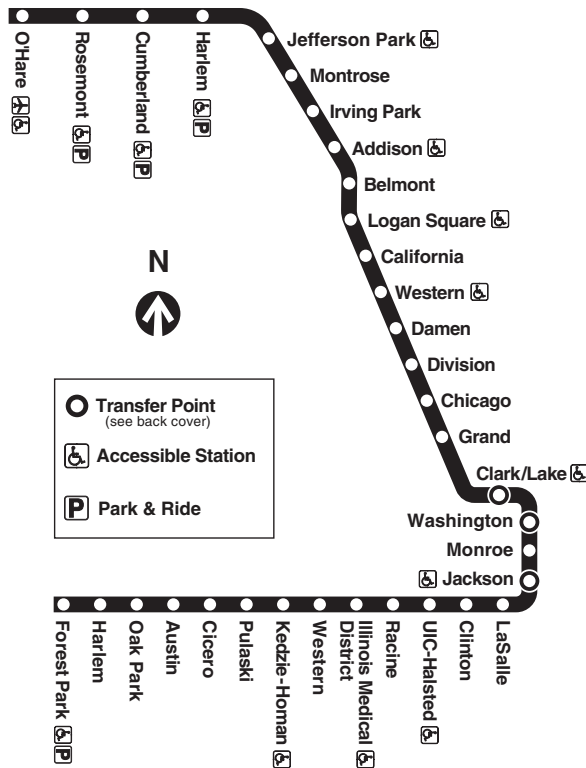

Washington: Red Line (with Farecard only).

Clark/Lake: Green, Orange, Brown, Purple, Pink lines.

Bikes on Trains

Bicycles are permitted on trains every weekday except from 7:00 a.m. to 9:00 a.m. and 4:00 p.m. to 6:00 p.m. On Saturdays, Sundays and holidays, bicycles are allowed on trains all day.

Night Owl Service

Service operates 24 hours a day between O'Hare and Forest Park. Connecting bus/rail routes which provide Night Owl service from about midnight to 5:00 a.m. are indicated below. Most owl routes operate at 30 minute intervals.

Connections between Red and Blue lines made at Jackson and Washington. Connections to the following Night Owl buses made at Washington and State: N4, N20, N22, N60, N62, N66.

Other Night Owl routes which connect with Blue Line trains to O'Hare and Forest park include: N49 Western, N53 Pulaski, N9 Ashland which operates 1 block east of Illinois Medical District station, N66 Chicago, N77 Belmont, and N81 Lawrence at Jefferson Park.

Please Stand Up for Seniors and People with Disabilities.

Federal law requires priority seating be designated for seniors and people with disabilities.

For more information call the RTA Travel Information Center: 1-312-836-7000. Open 5 a.m. until 1 a.m. every day.

Para obtener mayor información, en Español, llame al Centro de Información: 1-312-836-7000.

Chicago Transit Authority

Blue Line Trains

Effective November 26, 2017

Night Owl Service between O'Hare and Forest Park

Monday thru Friday

To O'Hare

Lv Forest Park	Cicero	UIC-Halsted	Clark/Lake	Logan Square	Jefferson Park	Arrive O'Hare
3:00am	3:10am	3:25am	3:33am	3:47am	3:57am	4:12am
3:15	3:25	3:40	3:48	4:02	4:12	4:27
3:30	3:40	3:55	4:03	4:17	4:27	4:42
3:45	3:55	4:10	4:18	4:32	4:42	4:57
4:00	4:10	4:25	4:33	4:47	4:57	5:12
then every 7 to 10 minutes until						
7:22	7:32	7:47	7:55	8:09	8:19	8:34
7:30	7:40	7:55	8:03	8:17	8:27	8:42
7:37	7:47	8:02	8:10	8:24	8:34	8:49
7:45	7:55	8:10	8:18	8:32	8:42	8:57
7:52	8:02	8:17	8:25	8:39	8:49	9:04
8:00	8:10	8:25	8:33	8:47	8:57	9:12
8:06	8:16	8:31	8:39	8:54	9:04	9:19
8:13	8:23	8:38	8:46	9:01	9:11	9:26

9:45	9:55	10:10	10:18	10:33	10:43	10:58
9:52	10:02	10:17	10:26	10:40	10:50	11:05

3:06pm	3:16pm	3:31pm	3:39pm	3:54pm	4:04pm	4:19pm
3:12	3:22	3:37	3:45	4:00	4:10	4:25
3:18	3:28	3:43	3:51	4:06	4:16	4:31
3:24	3:34	3:49	3:57	4:12	4:22	4:37

4:25	4:35	4:50	4:59	5:14	5:24	5:39
4:27	4:37	4:52	5:02	5:16	5:26	5:36R
4:30	4:40	4:55	5:05	5:19	5:29	5:44
4:36	4:46	5:01	5:10	5:25	5:35	5:45R
4:38	4:48	5:03	5:13	5:27	5:37	5:52
4:41	4:51	5:06	5:16	5:30	5:40	5:55
4:44	4:54	5:09	5:18	5:33	5:43	5:53R
4:50	5:00	5:15	5:24	5:39	5:49	6:04
4:53	5:03	5:18	5:27	5:42	5:52	6:02R
4:56	5:06	5:21	5:30	5:45	5:55	6:10
4:59	5:09	5:24	5:33	5:48	5:58	6:13
5:05	5:15	5:30	5:39	5:54	6:04	6:14R
5:08	5:18	5:33	5:42	5:57	6:07	6:22

6:01	6:11	6:26	6:35	6:50	7:00	7:15
6:08	6:18	6:33	6:41	6:56	7:06	7:21
6:15	6:25	6:40	6:48	7:03	7:13	7:28
6:22	6:32	6:47	6:56	7:10	7:20	7:35
6:30	6:40	6:55	7:03	7:18	7:28	7:43
6:37	6:47	7:02	7:11	7:25	7:35	7:50
6:45	6:55	7:10	7:18	7:33	7:43	7:58
6:52	7:02	7:17	7:26	7:40	7:50	8:05
7:00	7:10	7:25	7:33	7:48	7:58	8:13

12:30am	12:40am	12:55am	1:03am	1:17am	1:27am	1:42am
12:45	12:55	1:10	1:18	1:32	1:42	1:57
1:00	1:10	1:25	1:33	1:47	1:57	2:12
1:15	1:25	1:40	1:48	2:02	2:12	2:27
1:30	1:40	1:55	2:03	2:17	2:27	2:42
2:00	2:10	2:25	2:33	2:47	2:57	3:12
2:30	2:40	2:55	3:03	3:17	3:27	3:42

am light face pm bold face

Blue Line Trains

To Forest Park

Leave O'Hare	Jefferson Park	Logan Square	Clark/Lake	UIC-Halsted	Cicero	Arr Forest Park
3:00am	3:14am	3:24am	3:39am	3:47am	4:02am	4:12am
3:15	3:29	3:39	3:54	4:02	4:17	4:27
3:30	3:44	3:54	4:09	4:17	4:32	4:42
3:45	3:59	4:09	4:24	4:32	4:47	4:57

6:42	6:57	7:07	7:23	7:31	7:46	7:56
6:52R	7:02	7:12	7:28	7:36	7:51	8:01
6:51	7:06	7:16	7:32	7:40	7:55	8:05
6:55	7:10	7:20	7:36	7:44	7:59	8:09
6:59	7:14	7:24	7:40	7:48	8:03	8:13
7:08R	7:18	7:28	7:44	7:52	8:07	8:17
7:07	7:22	7:32	7:48	7:56	8:11	8:21

then every 3 to 6 minutes from O'Hare, every 3 minutes from Rosemont, every 2 to 4 minutes to UIC/Halsted and every 2 to 6 minutes to Forest Park until