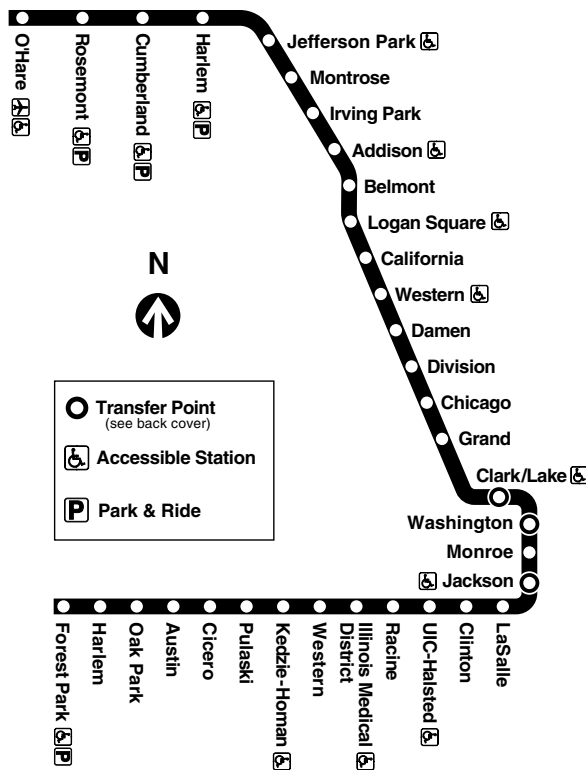

Washington: Red Line (with Farecard only).

Clark/Lake: Green, Orange, Brown, Purple, Pink lines.

Bikes on Trains

Bicycles are permitted on trains every weekday except from 7:00 a.m. to 9:00 a.m. and 4:00 p.m. to 6:00 p.m. On Saturdays, Sundays and holidays, bicycles are allowed on trains all day.

Night Owl Service

Service operates 24 hours a day between O'Hare and Forest Park. Connecting bus/rail routes which provide Night Owl service from about midnight to 5:00 a.m. are indicated below. Most owl routes operate at 30 minute intervals.

Connections between Red and Blue lines made at Jackson and Washington. Connections to the following Night Owl buses made at Washington and State: N4, N20, N22, N60, N62, N66.

Other Night Owl routes which connect with Blue Line trains to O'Hare and Forest park include: N49 Western, N53 Pulaski, N9 Ashland which operates 1 block east of Illinois Medical District station, N66 Chicago, N77 Belmont, and N81 Lawrence at Jefferson Park.

Please Stand Up for Seniors and People with Disabilities.

Federal law requires priority seating be designated for seniors and people with disabilities.

For more information call the RTA Travel Information Center: 1-312-836-7000. Open 6am until 7pm, Monday thru Saturday.

Para obtener mayor información, en Español, llame al Centro de Información: 1-312-836-7000.

Chicago Transit Authority

Blue Line Trains

Effective May 24, 2020

Night Owl Service between O'Hare and Forest Park

Monday thru Friday

To O'Hare

Lv Forest Park	Cicero	UIC-Halsted	Clark/Lake	Logan Square	Jefferson Park	Arrive O'Hare
3:00am	3:10am	3:26am	3:34am	3:48am	3:58am	4:13am
3:15	3:25	3:41	3:49	4:03	4:13	4:28
3:30	3:40	3:56	4:04	4:18	4:28	4:43
3:45	3:55	4:11	4:19	4:33	4:43	4:58
4:00	4:10	4:26	4:34	4:48	4:58	5:13
4:15	4:25	4:41	4:49	5:03	5:13	5:28
4:30	4:40	4:56	5:04	5:18	5:28	5:43

then every 7 to 10 minutes until

6:45	6:55	7:11	7:20	7:34	7:44	7:59
-----	7:12C	7:14	7:23	7:37	7:47	-----
6:52	7:03	7:18	7:27	7:41	7:52	8:06
7:00	7:10	7:26	7:35	7:49	7:59	8:14
-----	7:27C	7:29	7:38	7:52	8:02	-----
7:07	7:18	7:33	7:42	7:56	8:07	8:21
7:15	7:25	7:41	7:50	8:04	8:14	8:29
-----	-----	7:44	7:53	8:07	8:17	-----
7:22	7:33	7:48	7:57	8:11	8:22	8:36
7:30	7:40	7:56	8:05	8:19	8:29	8:44
-----	-----	7:59	8:08	8:22	8:32	-----
7:37	7:48	8:03	8:12	8:26	8:37	8:51
7:45	7:55	8:11	8:20	8:34	8:44	8:59
-----	-----	8:14	8:23	8:37	8:47	-----
7:52	8:03	8:18	8:27	8:41	8:52	9:06

then every 3 to 8 minutes from UIC/Halsted and every 6 to 8 minutes from Forest Park until

9:12	9:22	9:38	9:47	10:01	10:11	10:26
9:18	9:28	9:44	9:53	10:07	10:17	10:32

then every 5 to 8 minutes until

4:01pm	4:11pm	4:27pm	4:36pm	4:52pm	5:02pm	5:17pm
-----	-----	4:31	4:40	4:56	5:06	5:21
4:09	4:19	4:35	4:44	5:00	5:10	5:25
4:13	4:23	4:39	4:48	5:04	5:14	5:29
4:16	4:26	4:42	4:51	5:07	5:17	5:32
4:19	4:29	4:45	4:54	5:10	5:20	5:35
4:22	4:32	4:48	4:57	5:13	5:23	5:38
-----	-----	4:51	5:00	5:16	5:26	5:36 R
4:28	4:38	4:54	5:03	5:19	5:29	5:44
4:31	4:41	4:57	5:06	5:22	5:32	5:47
-----	4:58C	5:00	5:09	5:25	5:35	-----
4:36	4:47	5:02	5:12	5:27	5:38	5:52
4:39	4:50	5:05	5:15	5:30	5:41	5:55
4:42	4:52	5:08	5:17	5:33	5:43	5:58
-----	-----	5:11	5:20	5:36	5:46	5:56 R
4:47	4:58	5:13	5:23	5:38	5:49	6:03
4:50	5:01	5:16	5:26	5:41	5:52	6:06
-----	5:17C	5:19	5:28	5:44	5:54	-----
4:56	5:06	5:22	5:31	5:47	5:57	6:12
4:58	5:09	5:24	5:34	5:49	6:00	6:14
5:01	5:12	5:27	5:37	5:52	6:03	6:17
-----	-----	5:30	5:39	5:55	6:05	6:15 R
5:07	5:17	5:33	5:42	5:58	6:08	6:23

then every 3 to 6 minutes from UIC/Halsted and every 3 to 9 minutes from Forest Park until

6:00	6:10	6:26	6:35	6:50	7:00	7:15
-----	-----	6:31	6:40	6:55	7:05	7:20
6:10	6:20	6:36	6:45	7:00	7:10	7:25

then every 6 to 10 minutes until

12:00am	12:10am	12:26am	12:34am	12:48am	12:58am	1:13am
12:15	12:25	12:41	12:49	1:03	1:13	1:28
12:30	12:40	12:56	1:04	1:18	1:28	1:43
12:45	12:55	1:11	1:19	1:33	1:43	1:58
1:00	1:10	1:26	1:34	1:48	1:58	2:13
1:15	1:25	1:41	1:49	2:03	2:13	2:28
1:30	1:40	1:56	2:04	2:18	2:28	2:43
2:00	2:10	2:26	2:34	2:48	2:58	3:13
2:30	2:40	2:56	3:04	3:18	3:28	3:43

am light face pm bold face

Blue Line Trains

To Forest Park

Leave O'Hare	Jefferson Park	Logan Square	Clark/Lake	UIC-Halsted	Cicero	Arr Forest Park
3:00am	3:15am	3:25am	3:39am	3:47am	4:02am	4:13am
3:15	3:30	3:40	3:54	4:02	4:17	4:28
3:30	3:45	3:55	4:09	4:17	4:32	4:43
3:45	4:00	4:10	4:24	4:32	4:47	4:58
4:00	4:15	4:25	4:39	4:47	5:02	5:13
4:15	4:30	4:40	4:54	5:02	5:17	5:28
4:30	4:45	4:55	5:09	5:17	5:32	5:43

then every 5 to 10 minutes until