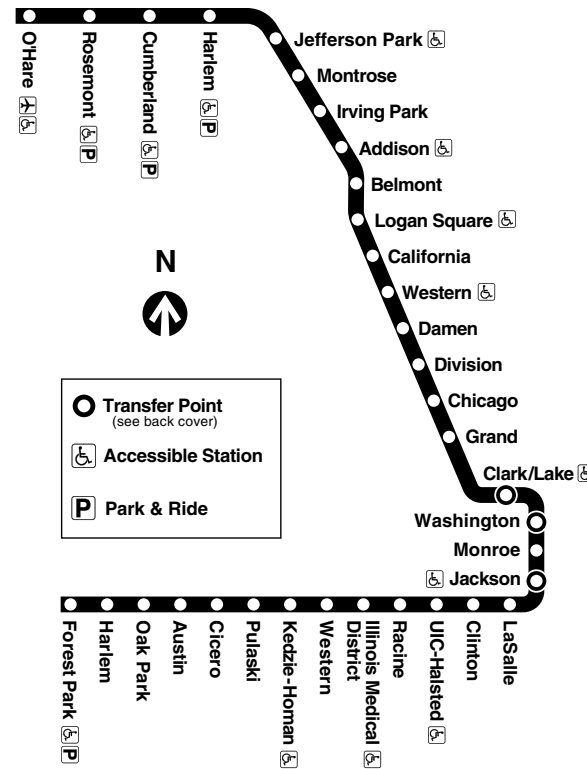

Washington: Red Line (with Farecard only).

Clark/Lake: Green, Orange, Brown, Purple, Pink lines.

Bikes on Trains

Bicycles are permitted on trains every weekday except from 7:00 a.m. to 9:00 a.m. and 4:00 p.m. to 6:00 p.m. On Saturdays, Sundays and holidays, bicycles are allowed on trains all day.

Night Owl Service

Service operates 24 hours a day between O'Hare and Forest Park. Connecting bus/rail routes which provide Night Owl service from about midnight to 5:00 a.m. are indicated below. Most owl routes operate at 30 minute intervals.

Connections between Red and Blue lines made at Jackson and Washington. Connections to the following Night Owl buses made at Washington and State: N4, N20, N22, N60, N62, N66.

Other Night Owl routes which connect with Blue Line trains to O'Hare and Forest park include: N49 Western, N53 Pulaski, N9 Ashland which operates 1 block east of Illinois Medical District station, N66 Chicago, N77 Belmont, and N81 Lawrence at Jefferson Park.

Please Stand Up for Seniors and People with Disabilities.

Federal law requires priority seating be designated for seniors and people with disabilities.

For more Information call the RTA Travel Information Center: 1-312-836-7000. Open 6am until 7pm, Monday thru Saturday.

Para obtener mayor información, en Español, llame al Centro de Información: 1-312-836-7000.

Chicago Transit Authority

Blue Line Trains

Effective November 8, 2020

Night Owl Service between O'Hare and Forest Park

Monday thru Friday **Blue Line Trains**

To O'Hare

Lv Forest Park	Cicero	UIC-Halsted	Clark/Lake	Logan Square	Jefferson Park	Arrive O'Hare
3:00am	3:11am	3:26am	3:34am	3:48am	3:58am	4:13am
3:15	3:26	3:41	3:49	4:03	4:13	4:28
3:30	3:41	3:56	4:04	4:18	4:28	4:43
3:45	3:56	4:11	4:19	4:33	4:43	4:58
4:00	4:11	4:26	4:34	4:48	4:58	5:13
4:15	4:26	4:41	4:49	5:03	5:13	5:28
4:30	4:41	4:56	5:04	5:18	5:28	5:43

then every 7 to 10 minutes until

6:45	6:56	7:11	7:20	7:34	7:44	7:59
6:52	7:13C	7:14	7:23	7:37	7:47	8:02
7:00	7:03	7:19	7:28	7:42	7:52	8:06
7:07	7:11	7:26	7:35	7:49	7:59	8:14
7:14	7:28C	7:29	7:38	7:52	8:02	8:17
7:21	7:18	7:34	7:43	7:57	8:07	8:21
7:28	7:26	7:41	7:50	8:04	8:14	8:29
7:35	7:44	7:59	8:08	8:22	8:32	8:46
7:42	7:33	7:49	7:58	8:12	8:22	8:36
7:49	7:41	7:56	8:05	8:19	8:29	8:44
7:56	7:48	7:59	8:08	8:22	8:32	8:46
8:03	7:48	8:04	8:13	8:27	8:37	8:51
8:10	7:56	8:11	8:20	8:34	8:44	8:59
8:17	8:03	8:19	8:28	8:42	8:52	9:06

then every 3 to 8 minutes from UIC/Halsted and every 6 to 8 minutes from Forest Park until

9:18	9:29	9:44	9:53	10:07	10:17	10:32
9:24	9:35	9:50	9:59	10:13	10:23	10:38
9:30	9:41	9:56	10:05	10:19	10:29	10:44

then every 5 to 8 minutes until

4:01pm	4:12pm	4:27pm	4:37pm	4:52pm	5:02pm	5:17pm
4:09	4:20	4:35	4:45	5:00	5:10	5:25
4:13	4:24	4:39	4:49	5:04	5:14	5:29
4:16	4:27	4:42	4:52	5:07	5:17	5:32
4:19	4:30	4:46	4:55	5:11	5:21	5:35
4:22	4:33	4:48	4:58	5:13	5:23	5:38
4:28	4:39	4:55	5:04	5:20	5:30	5:44
4:31	4:42	4:57	5:07	5:22	5:32	5:47
4:36	4:47	5:03	5:12	5:28	5:38	5:52
4:39	4:50	5:06	5:15	5:31	5:41	5:55
4:42	4:53	5:08	5:18	5:33	5:43	5:58
4:47	4:58	5:14	5:23	5:39	5:49	6:03
4:50	5:01	5:17	5:26	5:42	5:52	6:06
4:56	5:07	5:22	5:32	5:47	5:57	6:12
4:58	5:09	5:25	5:34	5:50	6:00	6:14
5:01	5:12	5:28	5:37	5:53	6:03	6:17
5:07	5:18	5:33	5:43	5:58	6:08	6:23

then every 3 to 6 minutes from UIC/Halsted and every 3 to 10 minutes from Forest Park until

6:00	6:11	6:26	6:36	6:50	7:00	7:15
6:07	6:18	6:33	6:43	6:57	7:07	7:22
6:10	6:21	6:36	6:46	7:00	7:10	7:25

then every 6 to 12 minutes until

12:00am	12:11am	12:26am	12:34am	12:48am	12:58am	1:13am
12:15	12:26	12:41	12:49	1:03	1:13	1:28
12:30	12:41	12:56	1:04	1:18	1:28	1:43
12:45	12:56	1:11	1:19	1:33	1:43	1:58
1:00	1:11	1:26	1:34	1:48	1:58	2:13
1:15	1:26	1:41	1:49	2:03	2:13	2:28
1:30	1:41	1:56	2:04	2:18	2:28	2:43
2:00	2:11	2:26	2:34	2:48	2:58	3:13
2:30	2:41	2:56	3:04	3:18	3:28	3:43

am light face pm bold face

To Forest Park

Leave O'Hare	Jefferson Park	Logan Square	Clark/Lake	UIC-Halsted	Cicero	Arr Forest Park
3:00am	3:15am	3:25am	3:39am	3:47am	4:02am	4:13am
3:15	3:30	3:40	3:54	4:02	4:17	4:28
3:30	3:45	3:55	4:09	4:17	4:32	4:43
3:45	4:00	4:10	4:24	4:32	4:47	4:58
4:00	4:15	4:25	4:39	4:47	5:02	5:13
4:15	4:30	4:40	4:54	5:02	5:17	5:28
4:30	4:45	4:55	5:09	5:17	5:32	5:43

then every 5 to 10 minutes until