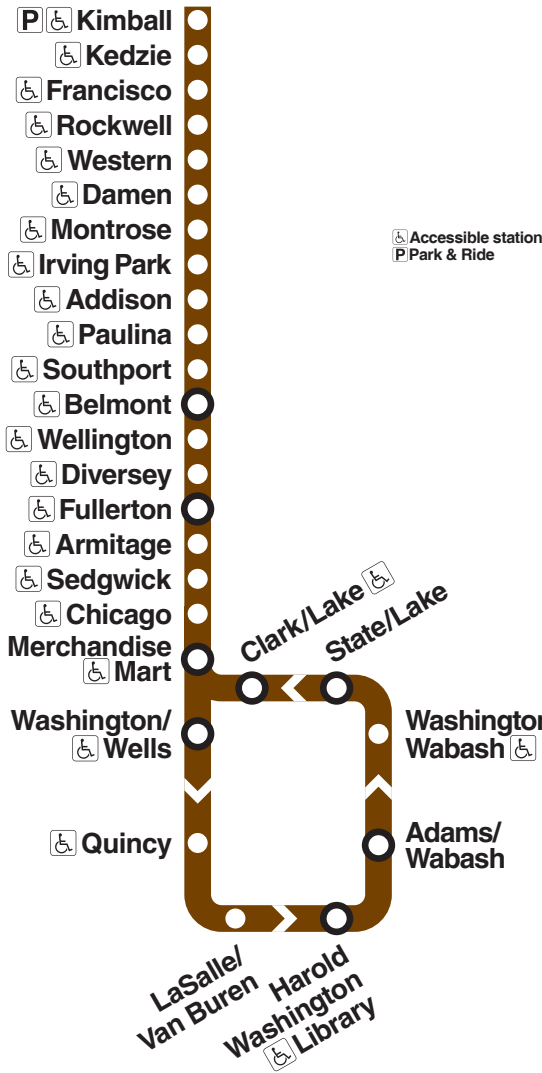

Brown Line 'L'

Effective Jul. 11, 2024

Service runs daily between Kimball and Loop early morning through late evening

transitchicago.com/browline

To Loop

LV Kimball	Irving Park	Belmont	Fullerton	Merchandise Mart	AR Adams/Wabash
4:00a	4:11 a	4:18a	4:22a	4:35a	4:40a
4:15	4:26	4:33	4:37	4:50	4:55
4:30	4:41	4:48	4:52	5:05	5:10
4:45	4:56	5:03	5:07	5:20	5:25
5:00	5:11	5:18	5:22	5:35	5:40
5:13	5:24	5:31	5:35	5:48	5:53
5:26	5:37	5:44	5:48	6:01	6:06
5:38	5:49	5:56	6:00	6:13	6:18
5:50	6:01	6:08	6:12	6:25	6:30
6:00	6:11	6:18	6:22	6:35	6:40
6:10	6:21	6:28	6:32	6:45	6:50
6:20	6:31	6:38	6:42	6:55	7:00
6:27	6:38	6:45	6:50	7:02	7:08
6:35	6:46	6:53	6:57	7:10	7:15
6:42	6:53	7:00	7:04	7:17	7:23
6:49	7:00	7:07	7:11	7:24	7:30
6:56	7:07	7:14	7:18	7:31	7:37

To Loop

Table with 6 columns: LV Kimball, Irving Park, Belmont, Fullerton, Merchandise Mart, AR Adams/Wabash. Rows show departure times from 4:00a to 8:00.

then every 12 minutes until

Table with 6 columns: 3:00p, 3:11p, 3:18p, 3:22p, 3:35p, 3:40p. Rows show departure times from 3:00p to 1:30.

Sunday/holiday

To Loop

Table with 6 columns: LV Kimball, Irving Park, Belmont, Fullerton, Merchandise Mart, AR Adams/Wabash. Rows show departure times from 5:00a to 9:30.

then every 15 minutes until

Table with 6 columns: 12:00p, 12:11p, 12:18p, 12:22p, 12:35p, 12:40p. Rows show departure times from 12:00p to 1:00.

Brown Line 'L'

To Kimball

Table with 6 columns: LV Adams/Wabash, Merchandise Mart, Fullerton, Belmont, Irving Park, AR Kimball. Rows show departure times from 5:40a to 10:10.

then every 15 minutes until

Table with 6 columns: 12:40p, 12:45p, 12:58p, 1:02p, 1:09p, 1:19p. Rows show departure times from 12:40p to 2:19.