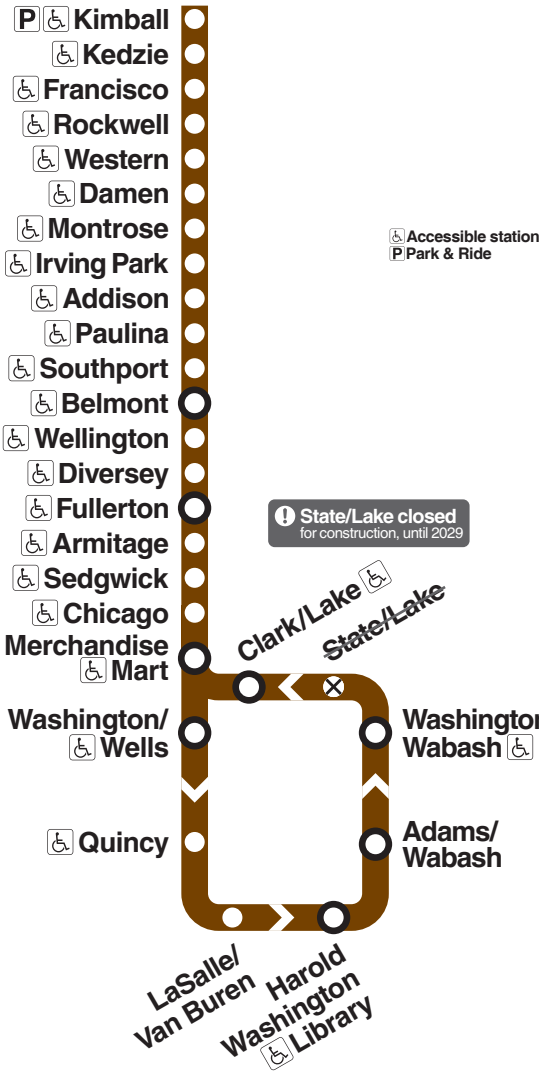

Brown Line 'L'

Effective Jan 5, 2026

Service runs daily between Kimball and Loop early morning through late evening

To Loop

LV Kimball	Irving Park	Belmont	Fullerton	Merchandise Mart	AR Adams/Wabash
4:00a	4:11a	4:17a	4:22a	4:34a	4:40a
4:15	4:26	4:32	4:37	4:49	4:55
4:30	4:41	4:47	4:52	5:04	5:10
4:45	4:56	5:02	5:07	5:19	5:25
5:00	5:11	5:17	5:22	5:34	5:40
5:10	5:21	5:27	5:32	5:44	5:50
5:20	5:31	5:37	5:42	5:54	6:00
5:30	5:41	5:47	5:52	6:04	6:10
5:40	5:51	5:57	6:02	6:14	6:20
5:50	6:01	6:07	6:12	6:24	6:30
5:59	6:10	6:16	6:21	6:33	6:39
6:07	6:18	6:24	6:29	6:41	6:47
6:15	6:26	6:32	6:37	6:49	6:55
6:22	6:33	6:40	6:44	6:57	7:02
6:30	6:41	6:47	6:52	7:04	7:10
6:37	6:48	6:54	6:59	7:11	7:17
6:43	6:54	7:00	7:05	7:18	7:24