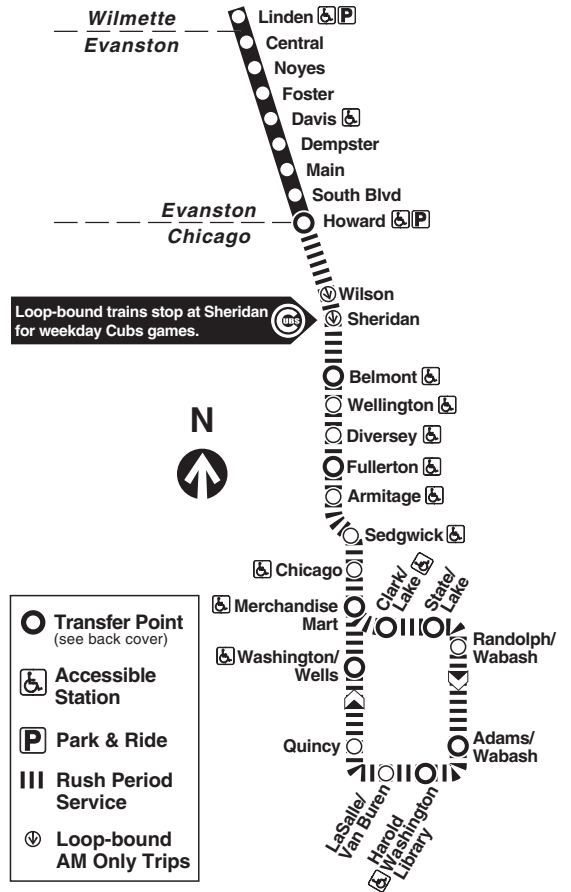

Bikes On Trains

Bicycles are permitted on trains every weekday except from 7:00 a.m. to 9:00 a.m. and 4:00 p.m. to 6:00 p.m. On Saturdays, Sundays and holidays, bicycles are allowed on trains all day.

Weekday Service For Cubs Night Games

Southbound afternoon Express trains will stop at the Sheridan Red Line station for Cubs night games. Use northbound Red Line trains after night games to connect at Howard with Purple Line trains and with Yellow Line trains which operate until midnight after weekday night games.

Please Stand Up for Seniors and People with Disabilities.

Federal law requires priority seating be designated for seniors and people with disabilities.

For more Information call the RTA Travel Information Center: 1-312-836-7000. Open 5 a.m. until 1 a.m. every day.

Para obtener mayor información, en Español, llame al Centro de Información: 1-312-836-7000.

For through service to Loop, when Purple Line Express service is not operating, change to RED LINE trains at Howard station on Saturdays, Sundays and holidays.

transitchicago.com

Chicago Transit Authority

Purple Line Trains

Effective October 2, 2016

- Transfer Point (see back cover)
- Accessible Station
- P Park & Ride
- ||| Rush Period Service
- Ⓛ Loop-bound AM Only Trips

transitchicago.com