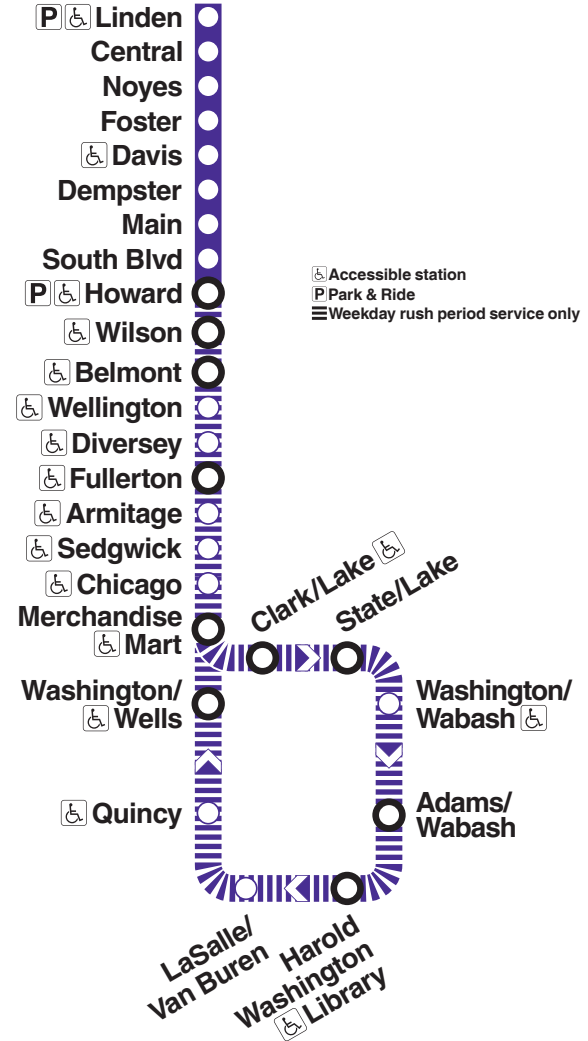

Additional notes

Federal law requires priority seating be designated for seniors and people with disabilities. **Please stand up** and yield these seats for qualifying riders or when asked.

Schedules are subject to change and staff availability. While we continue work to add scheduled service across the system, our staff may sometimes adjust service throughout the week, as needed, to keep trains evenly spaced and mitigate delays.

Pay close attention to destination signs and announcements when boarding and riding: some trains on some lines may not travel the full length of a line as part of schedules or interval management.

Up to 2 bicycles are permitted per railcar during most hours and most days, except weekday rush periods. See our Bike & Ride brochure or webpage for help, how-tos and more.

Know before you go: Get alerts by text or e-mail about planned service changes every week or instant alerts and regarding elevator status, unplanned reroutes and disruptions. Sign up for CTA Updates today at transitchicago.com/updates.

For more travel information, use the Ventra app or call the RTA Travel Information Center at 312-836-7000. *Para obtener mayor información, en Español, llame al Centro de Información a 312-836-7000.*

Purple Line 'L'

Effective Nov. 3, 2024

- Accessible station
- Park & Ride
- Weekday rush period service only

- Service runs daily between Linden and Howard early morning through late evening
- Service extended beyond Howard, via express, to downtown Loop weekday rush periods only