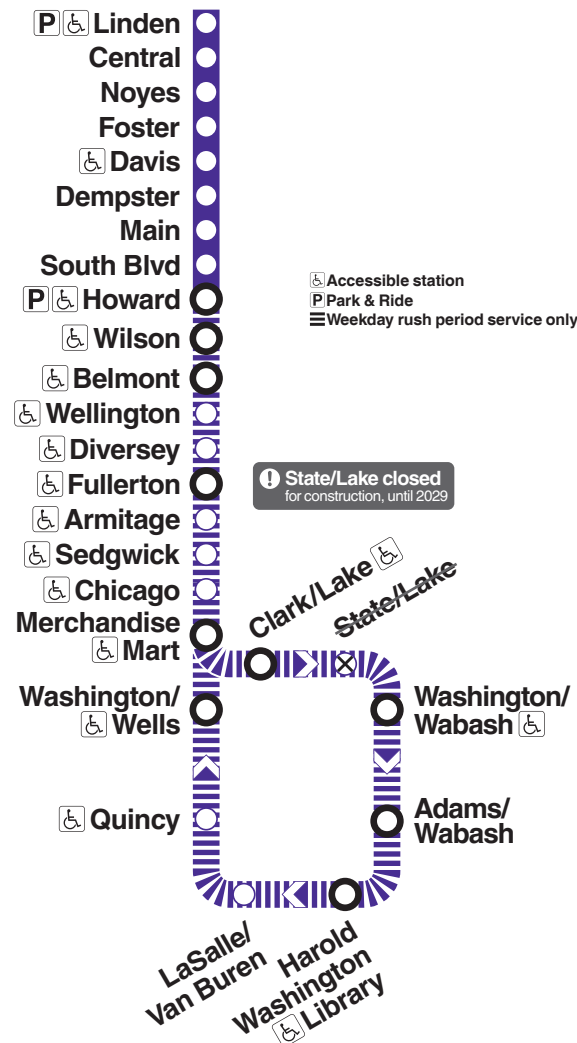

Effective May 3, 2026

- Service runs daily between Linden and Howard early morning through late evening
- Service extended beyond Howard, via express, to downtown Loop weekday rush periods only

Monday thru Friday

Purple Line 'L'

Monday thru Friday

Purple Line local service

To Howard - Loop

LV Linden	Davis	Howard	Belmont	Merchandise Mart	AR Adams/Wabash
5:07a	5:13a	5:19a	5:29a	5:46a	5:52a
5:22	5:28	5:34	5:44	6:01	6:07
5:37	5:43	5:49	5:59	6:16	6:22
5:50	5:56	6:02	6:12	6:29	6:35
6:03	6:09	6:15	6:25	6:42	6:48
6:15	6:21	6:27	6:37	6:54	7:00
6:26	6:32	6:38	6:48	7:05	7:11
6:36	6:42	6:48	6:58	7:16	7:22
6:45	6:51	6:57	7:07	7:25	7:31
6:53	6:59	7:05	7:15	7:33	7:39
7:01	7:07	7:13	7:23	7:41	7:47
7:08	7:14	7:20	7:30	7:48	7:54
7:14	7:20	7:26	7:36	7:54	8:00
7:20	7:26	7:32	7:42	8:00	8:07
7:26	7:32	7:38	7:48	8:06	8:13
7:32	7:38	7:44	7:54	8:12	8:19
7:38	7:44	7:50	8:00	8:18	8:25
7:44	7:50	7:56	8:06	8:24	8:31
7:51	7:57	8:03	8:13	8:31	8:38
7:58	8:04	8:10	8:20	8:38	8:45
8:08	8:14	8:20	8:30	8:48	8:54
8:18	8:24	8:30	8:40	8:58	9:04
8:28	8:34	8:40	8:50	9:08	9:14
8:38	8:44	8:50	9:00	9:18	9:24
8:48	8:54	9:00	9:10	9:28	9:34
8:58	9:04	9:10	9:20	9:38	9:44
9:08	9:14	9:20	9:30	9:48	9:54
9:18	9:24	9:30	9:40	9:57	10:03