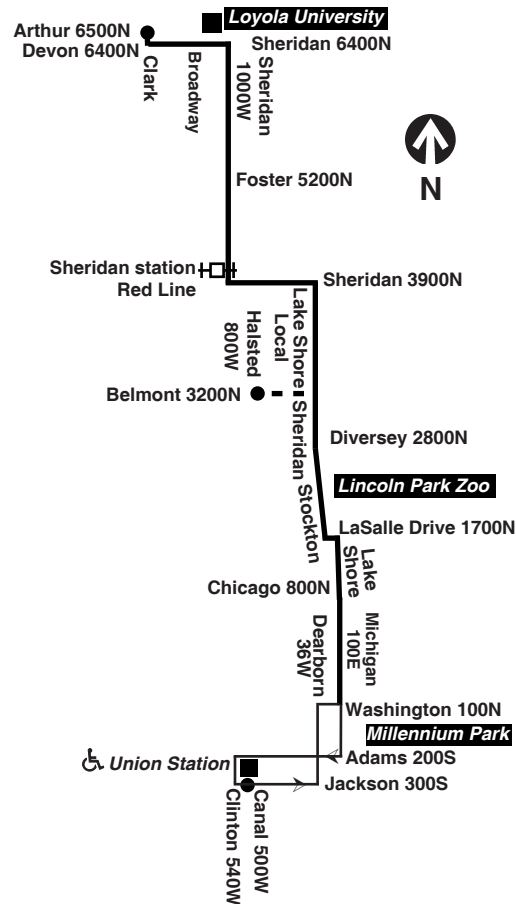

Other Express Service
Route 147 Outer Drive Express runs daily between Howard Terminal and downtown (Michigan/Congress), with no stops between Foster/Lake Shore and Michigan/Delaware. Service operates until late evening Monday-Saturday, and until mid-evening Sundays and Holidays. See separate timetable.

CTA Bike & Ride
Bicycle racks are available on the front exteriors of CTA buses. Bicycles can be placed on bicycle racks during normal hours of operation for each route. Racks accommodate two (2) bicycles at a time. Bicycles are also permitted on CTA trains during certain hours.

Please Stand Up
for Seniors and People with Disabilities.
Federal law requires priority seating be designated for seniors and people with disabilities.

Supplementary service may be provided over portions of this route in addition to the trips shown. Please check destination signs and announcements when boarding buses.

For more Information call the RTA Travel Information Center in Chicago: 312-836-7000. Open 6am until 7pm every day.

Para obtener mayor información, en Español, llame al Centro de Información: 312-836-7000.

Chicago Transit Authority

151

Sheridan

Effective June 17, 2018

Monday thru Friday

151 Sheridan

Southbound

Lv Clark/Arthur*	Foster/Sheridan	Belmont/Halsted	Belmont/Sheridan	Delaware/Michigan	Arr Union/Station
4:00am	4:11am	----	4:26am	4:38am	4:54am
4:15	4:26	----	4:42	4:54	5:11
4:30	4:42	----	4:57	5:10	5:28
4:45	4:58	----	5:14	5:29	5:47
4:59	5:12	----	5:29	5:43	6:03
5:12	5:25	----	5:42	5:58	6:19
5:24	5:37	----	5:54	6:11	6:32
5:35	5:48	----	6:06	6:24	6:46
----	5:58	----	6:16	6:35	6:57
5:54	6:08	----	6:27	6:46	7:09
----	6:17	----	6:36	6:56	7:20
6:12	6:26	----	6:46	7:06	7:31
----	6:34	----	6:54	7:14	7:39
6:27	6:42	----	7:03	7:23	7:49
----	----	----	7:17F	7:30	7:54C
----	6:53	----	7:15	7:36	8:01C
6:45	7:01	----	7:28F	7:40	8:07
----	----	----	7:23	7:44	8:09C
----	7:08	----	7:35F	7:48	8:13C
----	----	----	7:30	7:52	8:16C
6:59	7:15	----	7:44F	7:57	8:22C
----	----	----	7:38	8:01	8:26C
----	7:22	----	7:51F	8:04	8:31
----	----	----	7:45	8:07	8:32C
7:12	7:28	----	7:57F	8:10	8:35C
----	----	----	7:51	8:13	8:38C
----	7:34	----	8:03F	8:16	8:41C
----	----	----	7:57	8:19	8:44C
7:23	7:39	----	8:09F	8:22	8:49
----	----	----	8:02	8:25	8:50C
----	7:44	----	8:14F	8:27	8:52C
----	----	----	8:07	8:30	8:55C
7:34	7:50	----	8:19F	8:32	8:57C
----	----	----	8:13	8:35	9:00C
7:43	7:59	----	8:25F	8:38	9:03C
----	----	----	8:19	8:41	9:06C
7:55	8:11	----	8:22	8:44	9:09C
----	----	----	8:35F	8:48	9:13C
----	----	----	8:30	8:52	9:17C
8:11	8:28	----	8:35	8:56	9:20C
----	----	----	8:49F	9:01	9:25C
----	8:28	----	8:46	9:07	9:31C
8:29	8:46	----	8:52	9:13	9:36C
8:43	9:00	----	9:06F	9:19	9:42C
----	----	9:13am	9:04	9:25	9:48C
8:58	9:15	----	9:10	9:31	9:54C
----	----	----	9:17	9:38	10:03
----	----	----	9:24	9:44	10:10
----	----	9:28	9:31	9:51	10:16
----	----	----	9:40	10:00	10:25

then every 16 to 21 minutes from Clark/Arthur, every 16 to 23 minutes from Belmont/Halsted and every 8 to 12 minutes from Belmont/Sheridan until

2:55pm	3:13pm	----	3:39pm	3:58pm	4:28pm
----	----	3:46pm	3:49	4:09	4:39
3:17	3:35	----	4:00	4:20	4:50
----	----	4:08	4:11	4:31	5:02
3:39	3:57	----	4:22	4:43	5:15

then every 22 minutes from Clark/Arthur and every 11 minutes from Foster/Sheridan until

5:07	5:25	----	5:50	6:10	6:38
5:23	5:42	----	6:07	6:27	6:53
5:39	5:57	----	6:22	6:41	7:07

then every 15 to 19 minutes from Clark/Arthur until

10:30	10:43	----	11:02	11:16	11:36
10:50	11:03	----	11:21	11:34	11:52
11:10	11:22	----	11:39	11:52	12:08am
11:30	11:42	----	11:57	12:10am	12:26
11:50	12:01am	----	12:16am	12:28	12:42
12:10am	12:21	----	12:35	12:47	1:02
12:30	12:41	----	12:55	1:07	1:22

* buses leave Clark/Devon approx. one minute later
F - trip begins at Fullerton/Stockton at time shown
C - trip ends at Adams/Canal at time shown

Northbound