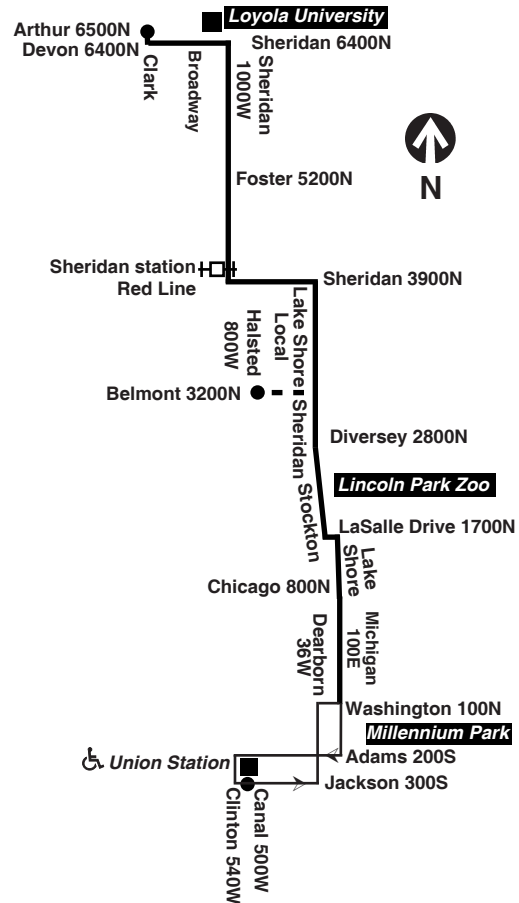

Other Express Service
Route 147 Outer Drive Express runs daily between Howard Terminal and downtown (Michigan/Congress), with no stops between Foster/Lake Shore and Michigan/Delaware. Service operates until late evening Monday-Saturday, and until mid-evening Sundays and Holidays. See separate timetable.

CTA Bike & Ride
Bicycle racks are available on the front exteriors of CTA buses. Bicycles can be placed on bicycle racks during normal hours of operation for each route. Racks accommodate two (2) bicycles at a time. Bicycles are also permitted on CTA trains during certain hours.

Please Stand Up ♿
for Seniors and People with Disabilities.
Federal law requires priority seating be designated for seniors and people with disabilities.

Supplementary service may be provided over portions of this route in addition to the trips shown. Please check destination signs and announcements when boarding buses.

For more Information call the RTA Travel Information Center in Chicago: 312-836-7000. Open 6am until 7pm, Monday thru Saturday.

Para obtener mayor información, en Español, llame al Centro de Información: 312-836-7000.

Chicago Transit Authority

151 ♿

Sheridan

Effective September 1, 2019

Monday thru Friday 151 Sheridan

Southbound

Lv Clark/Arthur*	Foster/Sheridan	Belmont/Halsted	Belmont/Sheridan	Delaware/Michigan	Arr Union Station
4:00am	4:11am	----	4:26am	4:38am	4:54am
4:15	4:26	----	4:42	4:54	5:11
4:30	4:42	----	4:57	5:10	5:28
4:45	4:58	----	5:14	5:29	5:47
4:59	5:12	----	5:29	5:43	6:03
5:12	5:25	----	5:42	5:58	6:19
5:24	5:37	----	5:54	6:11	6:32
5:35	5:48	----	6:06	6:24	6:46
5:48	5:58	----	6:16	6:35	6:57
5:54	6:08	----	6:27	6:46	7:09
6:07	6:17	----	6:36	6:56	7:20
6:12	6:26	----	6:46	7:06	7:31
6:27	6:34	----	6:54	7:14	7:39
6:45	6:42	----	7:03	7:23	7:49
6:59	6:53	----	7:17F	7:30	7:54C
7:12	7:01	----	7:15	7:36	8:01C
7:23	7:08	----	7:28F	7:40	8:07
7:34	7:15	----	7:23	7:44	8:09C
7:43	7:22	----	7:35F	7:48	8:13C
7:55	7:39	----	7:30	7:52	8:16
8:07	7:48	----	7:44F	7:57	8:24
8:19	7:59	----	7:38	8:01	8:26C
8:31	8:11	----	7:51F	8:04	8:29C
8:43	8:28	----	7:45	8:07	8:32C
8:55	8:46	----	7:57F	8:10	8:35C
9:07	8:59	----	8:03F	8:13	8:38C
9:19	9:11	----	8:14F	8:16	8:41C
9:31	9:23	----	8:07	8:19	8:44C
9:43	9:35	----	8:19F	8:22	8:47C
9:55	9:47	----	8:13	8:25	8:50C
10:07	9:59	----	8:25F	8:27	8:52C
10:19	10:11	----	8:19	8:30	8:55C
10:31	10:23	----	8:22	8:32	8:57C
10:43	10:35	----	8:30	8:35	9:00C
10:55	10:47	----	8:35	8:38	9:03C
11:07	10:59	----	8:49F	8:41	9:06C
11:19	11:11	----	8:46	8:44	9:09C
11:31	11:23	----	8:52	8:48	9:13C
11:43	11:35	----	9:06F	8:52	9:17C
11:55	11:47	----	9:04	8:56	9:20C
12:07	11:59	----	9:10	9:01	9:25C
12:19	12:11	----	9:24	9:07	9:31C
12:31	12:23	----	9:31	9:13	9:36C
12:43	12:35	----	9:40	9:19	9:42C
12:55	12:47	----	9:40	9:25	9:48C
1:07	12:59	----	9:40	9:31	9:54C
1:19	1:11	----	9:40	9:38	10:03
1:31	1:23	----	9:40	9:44	10:10
1:43	1:35	----	9:40	9:51	10:16
1:55	1:47	----	9:40	10:00	10:25

then every 16 to 21 minutes from Clark/Arthur, every 16 to 23 minutes from Belmont/Halsted and every 8 to 12 minutes from Belmont/Sheridan until

2:55pm	3:13pm	----	3:39pm	3:58pm	4:28pm
3:17	3:35	3:46pm	3:49	4:09	4:39
3:39	3:57	4:00	4:00	4:20	4:50
3:59	4:17	4:08	4:11	4:31	5:02
4:19	4:37	4:22	4:22	4:43	5:15

then every 22 minutes from Clark/Arthur and every 11 minutes from Foster/Sheridan until

5:07	5:25	----	5:50	6:10	6:38
5:23	5:42	----	6:07	6:27	6:53
5:39	5:57	----	6:22	6:41	7:07

then every 15 to 19 minutes from Clark/Arthur until

10:30	10:43	----	11:02	11:16	11:36
10:50	11:03	----	11:21	11:34	11:52
11:10	11:22	----	11:39	11:52	12:08am
11:30	11:42	----	11:57	12:10am	12:26
11:50	12:01am	----	12:16am	12:28	12:42
12:10am	12:21	----	12:35	12:47	1:02
12:30	12:41	----	12:55	1:07	1:22

* buses leave Clark/Devon approx. one minute later
F - trip begins at Fullerton/Stockton at time shown
C - trip ends at Adams/Canal at time shown

Northbound