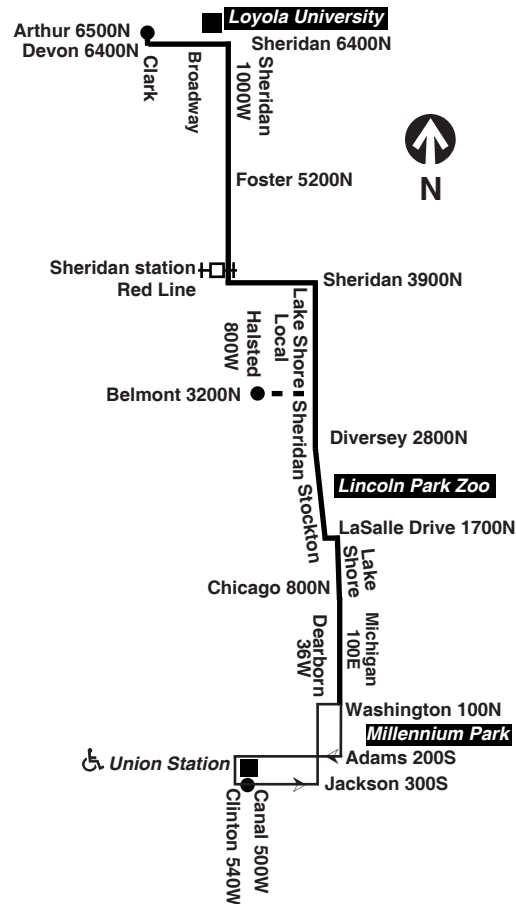

Other Express Service
Route 147 Outer Drive Express runs daily between Howard Terminal and downtown (Michigan/Congress), with no stops between Foster/Lake Shore and Michigan/Delaware. Service operates until late evening Monday-Saturday, and until mid-evening Sundays and Holidays. See separate timetable.

CTA Bike & Ride
Bicycle racks are available on the front exteriors of CTA buses. Bicycles can be placed on bicycle racks during normal hours of operation for each route. Racks accommodate two (2) bicycles at a time. Bicycles are also permitted on CTA trains during certain hours.

Please Stand Up
for Seniors and People with Disabilities.
Federal law requires priority seating be designated for seniors and people with disabilities.

Supplementary service may be provided over portions of this route in addition to the trips shown. Please check destination signs and announcements when boarding buses.

For more Information call the RTA Travel Information Center in Chicago: 312-836-7000. Open 6am until 7pm, Monday thru Saturday.

Para obtener mayor información, en Español, llame al Centro de Información: 312-836-7000.

Chicago Transit Authority

151

Sheridan

Effective August 29, 2021

Monday thru Friday

151 Sheridan

Southbound

Lv Clark/Arthur*	Foster/Sheridan	Belmont/Halsted	Belmont/Sheridan	Delaware/Michigan	Arr Union Station
4:00am	4:11am	----	4:26am	4:38am	4:54am
4:15	4:26	----	4:42	4:54	5:11
4:30	4:42	----	4:57	5:10	5:28
4:45	4:58	----	5:14	5:29	5:47
4:59	5:12	----	5:29	5:43	6:03
5:12	5:25	----	5:42	5:58	6:19
5:24	5:37	----	5:54	6:11	6:32
5:35	5:48	----	6:06	6:24	6:46
----	5:58	----	6:16	6:35	6:57
5:54	6:08	----	6:27	6:46	7:09
----	6:17	----	6:36	6:56	7:20
6:12	6:26	----	6:46	7:06	7:31
----	6:34	----	6:54	7:14	7:39
6:27	6:42	----	7:03	7:23	7:49
----	----	----	7:17F	7:30	7:56
----	6:53	----	7:15	7:36	8:03
6:45	7:01	----	7:28F	7:40	8:05C
----	----	----	7:23	7:44	8:09C
----	7:08	----	7:35F	7:48	8:15
----	----	----	7:30	7:52	8:18
6:59	7:15	----	7:44F	7:57	8:24
----	----	----	7:38	8:01	8:26C
----	7:22	----	7:51F	8:04	8:31
----	----	----	7:45	8:07	8:32C
7:12	7:28	----	7:57F	8:10	8:35C
----	----	----	7:51	8:13	8:40
----	7:34	----	8:03F	8:16	8:41C
----	----	----	7:57	8:19	8:44C
7:23	7:39	----	8:09F	8:22	8:47C
----	----	----	8:02	8:25	8:50C
7:31	7:47	----	8:14F	8:27	8:54
----	----	----	8:07	8:30	8:55C
----	----	----	8:10	8:33	9:00
7:40	7:56	----	8:23F	8:36	9:01C
----	----	----	8:16	8:39	9:04C
----	----	----	8:19	8:42	9:06C
7:52	8:09	----	8:33F	8:46	9:12
----	----	----	8:28	8:50	9:14C
8:09	8:26	----	8:32	8:54	9:21
----	----	----	8:46F	8:59	9:23C
8:29	8:46	----	8:43	9:04	9:30
----	----	----	8:50	9:11	9:36
8:43	9:00	----	9:05F	9:17	9:41C
8:58	9:15	----	9:03	9:24	9:49
----	----	----	9:10	9:31	9:56
----	----	9:13am	9:17	9:38	10:03
----	----	----	9:24	9:44	10:10
----	----	9:28	9:31	9:51	10:16
----	----	----	9:40	10:00	10:25
then every 16 to 21 minutes from Clark/Arthur, every 16 to 23 minutes from Belmont/Halsted and every 8 to 11 minutes from Belmont/Sheridan until					
2:55pm	3:13pm	----	3:39pm	3:58pm	4:28pm
----	----	3:46pm	3:49	4:09	4:39
3:17	3:35	----	4:00	4:20	4:50
----	----	4:08	4:11	4:31	5:02
3:39	3:57	----	4:22	4:43	5:15
then every 22 minutes from Clark/Arthur and every 11 minutes from Foster/Sheridan until					
5:07	5:25	----	5:50	6:10	6:38
5:23	5:42	----	6:07	6:27	6:53
5:39	5:57	----	6:22	6:41	7:07
then every 15 to 17 minutes from Clark/Arthur until					
10:11	10:24	----	10:43	10:57	11:17
10:30	10:43	----	11:02	11:16	11:36
10:50	11:03	----	11:21	11:34	11:52
11:10	11:22	----	11:39	11:52	12:08am
11:30	11:42	----	11:57	12:10am	12:26
11:50	12:01am	----	12:16am	12:28	12:42
12:10am	12:21	----	12:35	12:47	1:02
12:30	12:41	----	12:55	1:07	1:22

Northbound