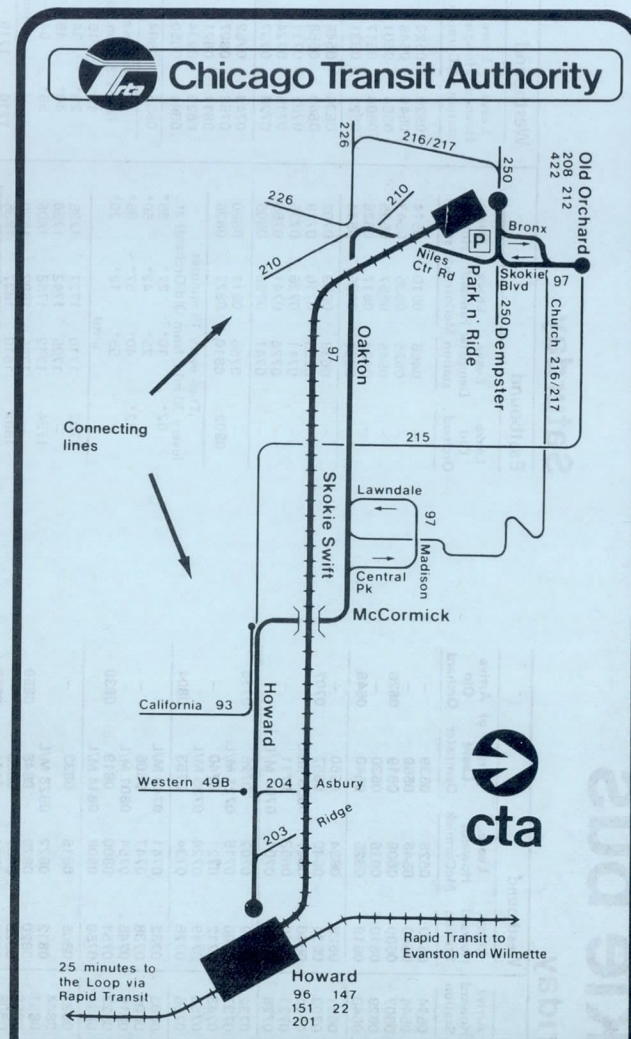

S Skokie Swift rail

- Only 8 minutes non-stop from Dempster, Skokie to Howard "L" station, Chicago
- Only 35 minutes from Skokie to the Loop with convenient transfer at Howard to North-South "L" subway or Evanston Express train
- Convenient connections at Dempster with No. 97 bus to downtown Skokie and Old Orchard shopping center
- Park-N-Ride lot at Dempster - 50¢ all day
- Free "Kiss-N-Ride" area for drop off and pick-up

*Includes transfer to routes # 216/217, if desired.

S Skokie Swift rail

97 Skokie bus

For more information call the RTA 24 hour Travel Information Center in Chicago 836-7000 suburbs 800-972-7000 toll-free