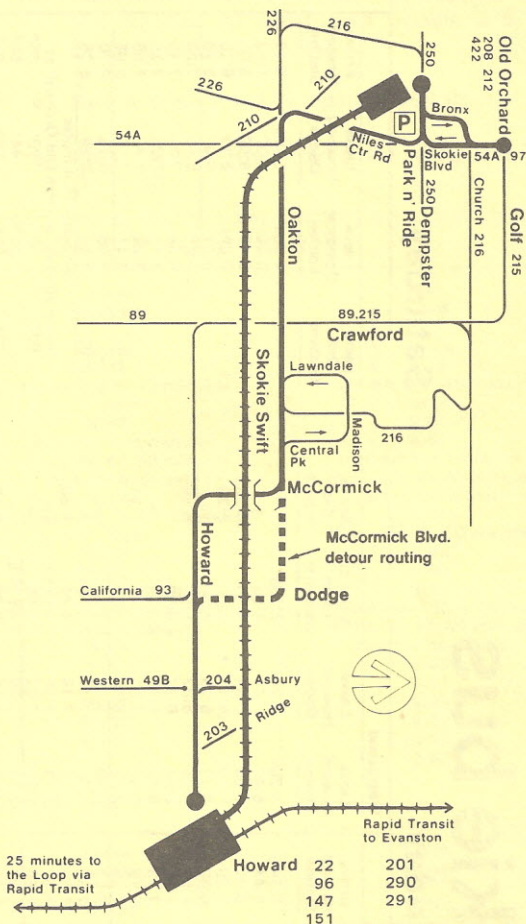

S

Skokie Swift rail

97

Skokie bus

Chicago Transit Authority

For more information call the RTA
24 hour Travel Information Center
in Chicago 836-7000
suburbs 800-972-7000 toll-free

For better service call during off-peak hours