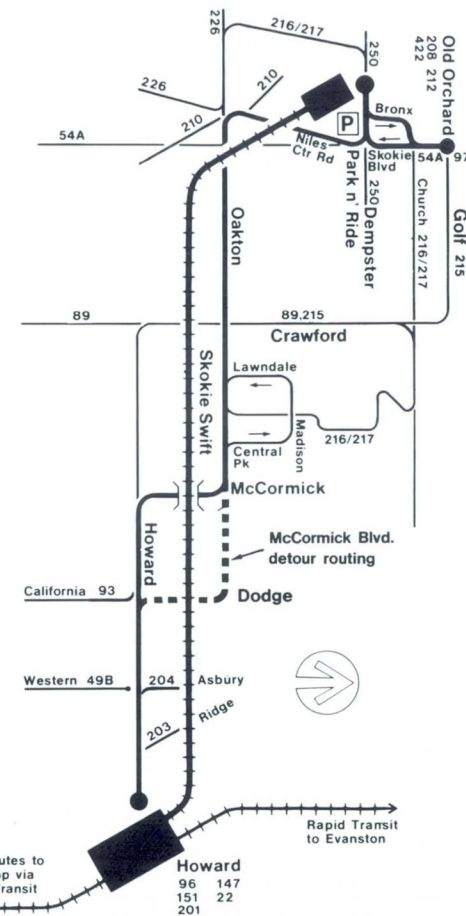

For more information call the RTA
24 hour Travel Information Center
in Chicago 836-7000
suburbs 800-972-7000 toll-free

For better service call during off-peak hours