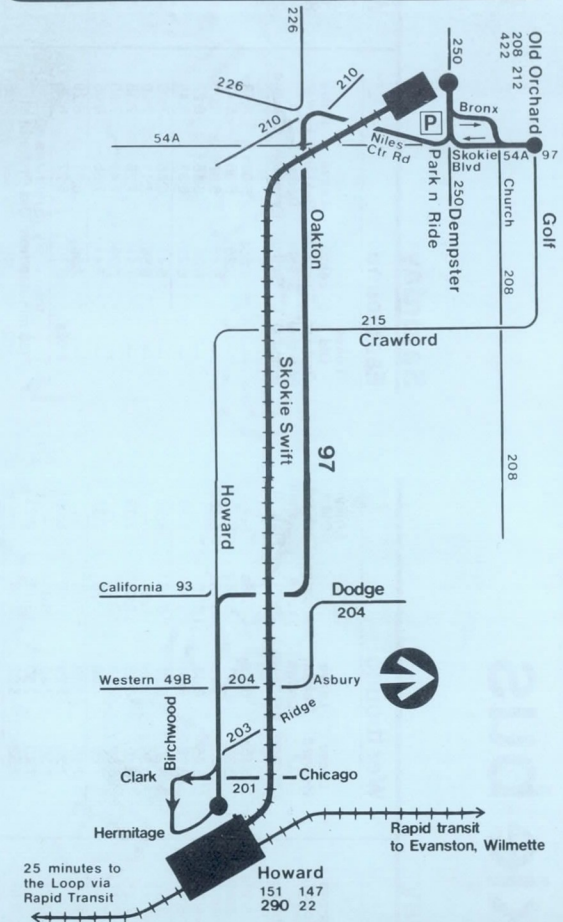

S Skokie Swift rail

97 Skokie bus

Chicago Transit Authority