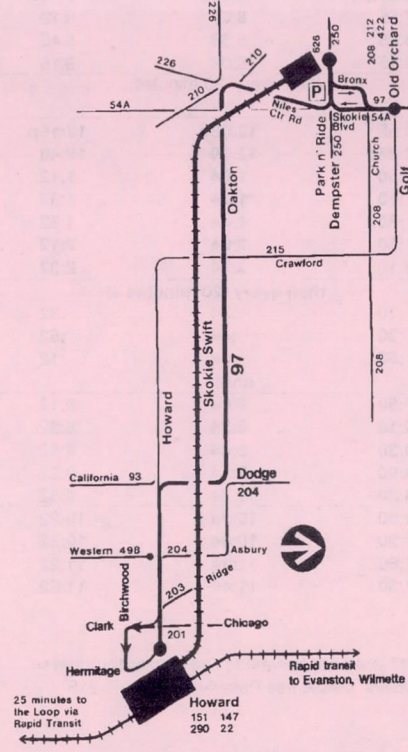

Skokie Swift

Monday thru Friday

Leave Dempster	Arrive Howard
5:35a	5:45a
5:59	6:08
6:22	6:30
then every 9-10 minutes until	
8:24	8:32
8:36	8:44
8:48	8:56
9:00	9:08
9:13	9:21
then every 15 minutes at	
:13	:21
:28	:36
:43	:51
:58	:06
until	
3:43p	3:51p
3:53	4:01
then every 9-10 minutes until	
6:47	6:55
6:58	7:06
then every 15 minutes at 13,28,43,58 minutes past the hour until	
9:13	9:21
9:30	9:38
9:47	9:55
10:15	10:23

Saturday

Leave Dempster	Arrive Howard
6:58a	7:06a
7:13	7:21
then every 15 minutes at	
:13	:21
:28	:36
:43	:51
:58	:06
until	
6:58p	7:06p
7:13	7:21
7:30	7:38
8:00	8:08
8:30	8:38
9:00	9:08

No Sunday/holiday service on Skokie Swift. Please use 97 Skokie bus service.

Leave Howard	Arrive Dempster
5:06a	5:16a
5:38	5:47
6:06	6:14
then every 9-10 minutes until	
8:27	8:35
8:40	8:48
then every 15 minutes at	
:10	:18
:25	:33
:40	:48
:55	:03
until	
3:25p	3:33p
3:35	3:43
then every 9-10 minutes until	
6:42	6:50
6:55	7:03
7:10	7:18
7:25	7:33
7:40	7:48
7:55	8:03
8:10	8:18
8:25	8:33
8:40	8:48
8:55	9:03
9:10	9:18
9:30	9:38
10:00	10:08

Effective July 2, 1989

SKOKIE

Rail and Bus

For more information call the RTA Travel Information Center in Chicago 836-7000 suburbs 1-(800)-972-7000 toll-free
Open every day of the year from 5AM until 1AM next day.

97 Skokie

Monday thru Friday

Eastbound

Leave Old Orchard (Marshall Field's)	Leave Dempster Skokie Swift	Leave Oakton Dodge Evanston	Arrive Howard "L" Chicago
-----	4:55a	5:05a	5:13a
-----	5:23	5:35	5:44
-----	5:43	5:57	6:07
-----	6:03	6:19	6:29
-----	6:23	6:40	6:51
6:23a	6:31	6:50	7:01
-----	6:40	6:59	7:11
-----	6:48	7:08	7:21
6:47	6:57	7:18	7:31
-----	7:07	7:28	7:41
-----	7:17	7:38	7:51
-----	7:27	7:48	8:01
7:30	7:39	8:00	8:13
7:45	7:54	8:15	8:27
-----	8:10	8:29	8:40
8:15	8:24	8:43	8:53
8:30	8:39	8:56	9:06
-----	8:53	9:10	9:20
9:00	9:08	9:25	9:35
-----	9:23	9:40	9:50
9:30	9:38	9:55	10:05
-----	9:53	10:10	10:20
10:00	10:08	10:25	10:35
then every 15 minutes (every 30 minutes from Old Orchard) at			
:00	:08	:25	:35
-----	:23	:40	:50
:30	:38	:55	:05
-----	:53	:10	:20
until			
1:30p	1:38p	1:55p	2:05p
-----	1:54	2:13	2:22
2:00	2:09	2:29	2:39
-----	2:25	2:45	2:54
2:30	2:40	3:00	3:09
-----	2:55	3:15	3:24
3:00	3:10	3:30	3:39
-----	3:25	3:45	3:55
3:31	3:40	4:00	4:12
-----	3:50	4:11	4:23
3:51	4:00	4:21	4:34
-----	4:10	4:31	4:44
4:11	4:20	4:41	4:54
-----	4:30	4:51	5:04
4:31	4:40	5:01	5:14
-----	4:50	5:11	5:24
4:51	5:00	5:21	5:34
-----	5:10	5:31	5:43
5:12	5:21	5:41	5:52
-----	5:32	5:51	6:02
5:34	5:43	6:01	6:11
-----	5:56	6:13	6:23
6:01	6:10	6:26	6:35
6:16	6:25	6:41	6:50
6:31	6:40	6:56	7:05
-----	6:46	6:55	7:11
7:01	7:10	7:26	7:35
7:16	7:25	7:41	7:50
7:31	7:40	7:56	8:05
-----	7:55	8:11	8:20
8:01	8:10	8:26	8:35
-----	8:25	8:41	8:50
8:31	8:40	8:56	9:05
-----	8:55	9:11	9:20
9:01	9:10	9:26	9:35
-----	9:25	9:41	9:50
9:31	9:40	9:56	10:05
-----	10:00	10:16	10:25
10:06	10:15	10:31	10:40
-----	10:35	10:51	11:00
-----	10:55	11:11	11:20
-----	11:15	11:31	11:40
-----	11:35	11:51	12:00m
-----	12:00m	12:14a	12:23a
-----	12:30a	12:42	12:50

Westbound