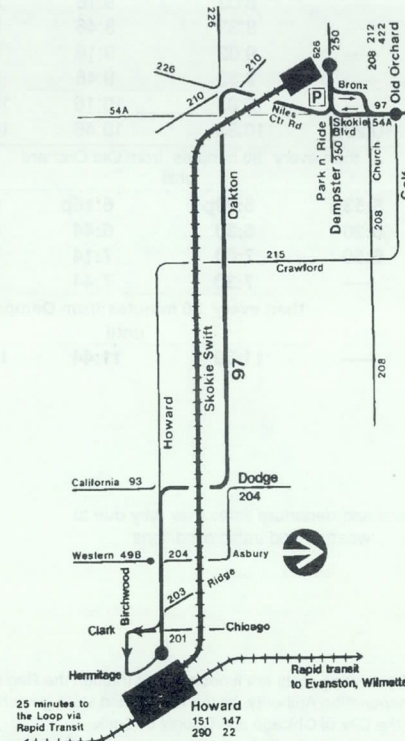

Skokie Swift

Monday thru Friday

Leave Dempster	Arrive Howard	Leave Howard	Arrive Dempster
5:35a	5:45a	5:06a	5:16a
5:59	6:08	5:38	5:47
6:22	6:30	6:06	6:14
then every 9- 10 minutes until			
8:24	8:32		
8:36	8:44		
8:48	8:56		
9:00	9:08		
9:13	9:21		
then every 15 minutes at			
:13	:21	:10	:18
:28	:36	:25	:33
:43	:51	:40	:48
:58	:06	:55	:03
until			
3:43p	3:51p	3:25p	3:33p
3:53	4:01	3:35	3:43
then every 9- 10 minutes until			
6:47	6:55	6:42	6:50
6:58	7:06	6:55	7:03
then every 15 minutes at 13,28,43,58 minutes past the hour until			
9:13	9:21	7:40	7:48
9:30	9:38	7:55	8:03
9:47	9:55	8:10	8:18
10:15	10:23	8:25	8:33
		8:40	8:48
		8:55	9:03
		9:10	9:18
		9:30	9:38
		10:00	10:08

Saturday

Leave Dempster	Arrive Howard	Leave Howard	Arrive Dempster
6:58a	7:06a	6:40a	6:48 a
7:13	7:21	6:55	7:03
then every 15 minutes at			
:13	:21	:10	:18
:28	:36	:25	:33
:43	:51	:40	:48
:58	:06	:55	:03
until			
6:58p	7:06p	6:55p	7:03 p
7:13	7:21	7:15	7:23
7:30	7:38	7:45	7:53
8:00	8:08	8:15	8:23
8:30	8:38	8:45	8:53
9:00	9:08		

No Sunday/holiday service on Skokie Swift. Please use 97 Skokie bus service.

Effective November 26, 1989

SKOKIE Rail and Bus