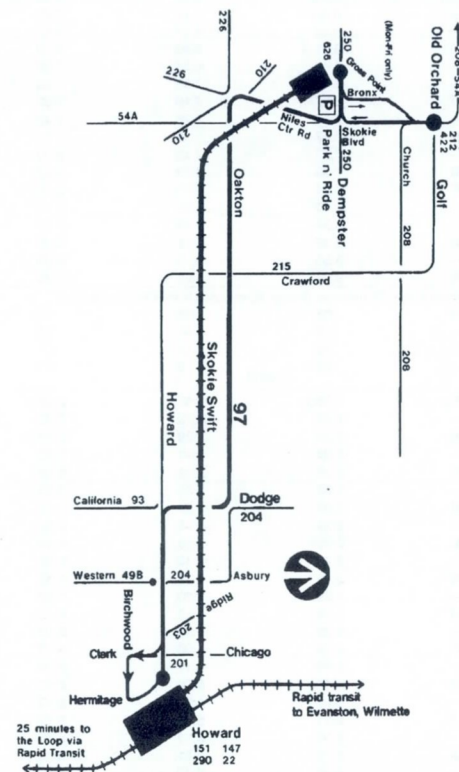

Westbound

Leave Howard "L" Chicago	Oakton Dodge Evanston	Arrive Dempster Skokie Swift	Arrive Old Orchard (Marshall Field's)
5:20 a	5:26 a	5:39 a	---
5:40	5:46	5:59	---
6:00	6:07	6:22	---
6:18	6:26	6:41	---
6:36	6:44	7:00	---
6:54	7:03	7:19	---
7:10	7:19	7:35	7:42 a
7:25	7:34	7:50	---
7:40	7:49	8:05	8:12
7:55	8:04	8:20	---
8:10	8:19	8:35	8:43
8:25	8:34	8:51	---
8:40	8:49	9:06	9:15
8:55	9:04	9:22	---
9:10	9:19	9:36	9:47
then every 15 minutes (30 minutes to Old Orchard) at			
:10	:19	:36	:47
:25	:34	:51	---
:40	:49	:06	:17
:55	:04	:21	---
until			
5:40 p	5:49 p	6:06 p	6:17 p
6:00	6:09	6:26	---
6:20	6:29	6:46	---
6:40	6:49	7:06	---
7:00	7:09	7:26	---
7:20	7:29	7:46	---
7:40	7:49	8:06	---
8:00	8:09	8:25	---
8:20	8:29	8:44	---
8:40	8:49	9:03	---
9:00	9:08	9:22	---
9:20	9:28	9:42	---
9:40	9:48	10:02	---
10:03	10:11	10:25	---
10:33	10:41	10:55	---
11:03	11:11	11:25	---

Westbound

Leave Howard "L" Chicago	Oakton Dodge Evanston	Arrive Dempster Skokie Swift	Arrive Old Orchard (Marshall Field's)
6:30 a	6:37 a	6:51a	---
7:30	7:37	7:51	---
8:00	8:07	8:21	---
8:30	8:37	8:51	---
9:00	9:07	9:21	---
9:30	9:37	9:51	10:01
then every 30 minutes to Old Orchard until			
6:00 p	6:07 p	6:21p	6:31 p
6:30	6:38	6:53	-----
then every 30 minutes to Dempster "L" until			
11:00	11:08	11:23	-----

Effective June 21, 1992

97

SKOKIE

Rail and Bus