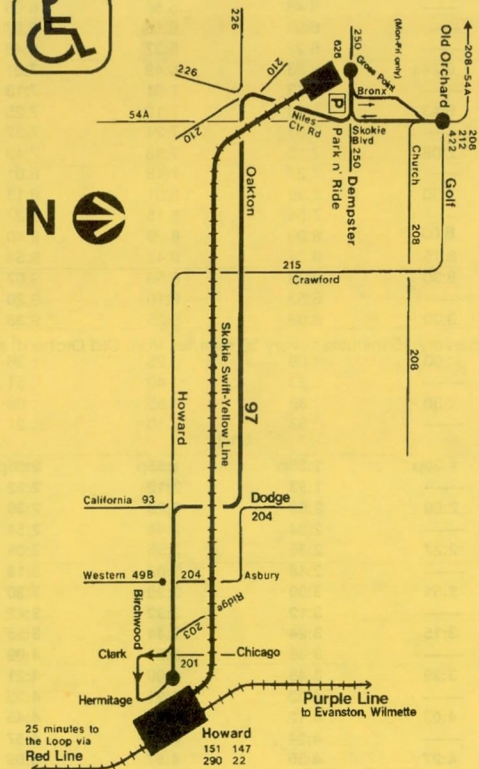

Westbound

Leave Howard Red Line	Oakton Dodge Evanston	Arrive Dempster Skokie Swift	Arrive Old Orchard (Marshall Field's)
5:20 a	5:26 a	5:39 a	---
---	5:40	5:46	---
6:00	6:07	6:22	---
6:18	6:26	6:41	---
6:36	6:44	7:00	---
6:54	7:03	7:19	---
7:10	7:19	7:35	7:42 a
7:25	7:34	7:50	---
7:40	7:49	8:05	8:12
7:55	8:04	8:20	---
8:10	8:19	8:35	8:44
8:25	8:34	8:51	---
8:40	8:49	9:06	9:16
8:55	9:04	9:22	---
9:10	9:19	9:36	9:48
then every 15 minutes (30 minutes to Old Orchard) at			
---	:10	:36	:48
---	:25	:34	:51
---	:40	:49	:06
---	:55	:04	:21
until			
5:40 p	5:49 p	6:07 p	6:17 p
6:00	6:09	6:27	---
6:20	6:29	6:47	---
6:40	6:49	7:07	---
7:00	7:09	7:27	---
7:20	7:29	7:47	---
7:40	7:49	8:07	---
8:00	8:09	8:27	---
8:20	8:29	8:47	---
8:40	8:49	9:04	---
9:00	9:08	9:23	---
9:20	9:28	9:42	---
9:40	9:48	10:02	---
10:03	10:11	10:25	---
10:33	10:41	10:55	---
11:03	11:11	11:25	---

Westbound

Leave Howard Red Line	Oakton Dodge Evanston	Arrive Dempster Skokie Swift	Arrive Old Orchard (Marshall Field's)
6:30 a	6:37 a	6:52	-----
7:30	7:37	7:52	-----
8:00	8:07	8:22	-----
8:30	8:37	8:52	-----
9:00	9:07	9:22	-----
9:30	9:37	9:51	10:02
then every 30 minutes to Old Orchard until			
6:00 p	6:07 p	6:21 p	6:32 p
6:30	6:38	6:53	-----
then every 30 minutes to Dempster "L" until			
11:00	11:08	11:23	-----

Effective February 05, 1995

SKOKIE

97

Rail and Bus

For more information call the RTA Travel Information Center in Chicago or suburbs 836-7000

Open every day of the year from 5am until 1am next day